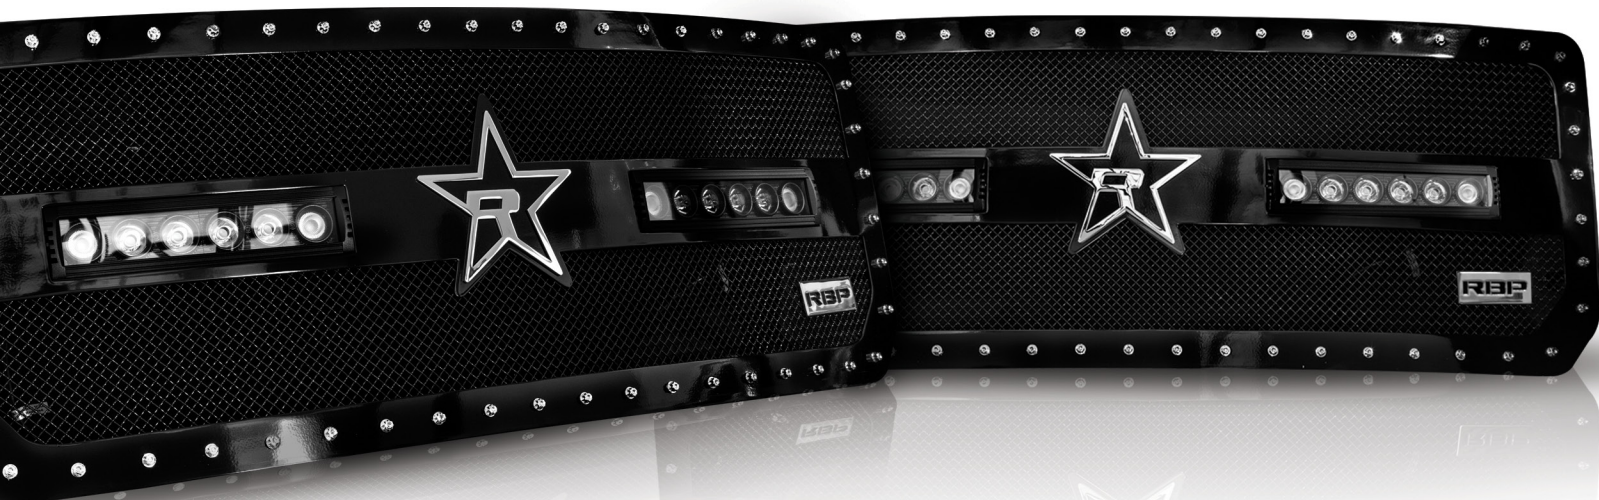

RBPTM

ROLLING BIG POWER

MIDNIGHT **G R I L L E S**

- Heavy-duty stainless steel construction
- High-powered LED lights light up the night and the trail in front of your truck
- Gloss black custom finish
- Comes fully assembled and ready to mount
- The perfect blend of rugged style and practical performance

MIDNIGHT GRILLES

PART	COLOR	YEAR	MODEL
MIDNIGHT GRILLES			
RBP-967121	BLACK	2016 - 2017	Chevy Silverado 1500
RBP-967119	BLACK	2015 - 2016	Chevy Silverado HD 2500/3500
RBP-967117	BLACK	2014 - 2015	Chevy Silverado 1500
RBP-967111	BLACK	2007 - 2013	Chevy Silverado 1500
RBP-967115	BLACK	2011 - 2014	Chevy Silverado 2500HD/3500HD
RBP-967113	BLACK	2007 - 2010	Chevy Silverado 2500HD/3500HD
RBP-967462	BLACK	2013 - 2016	Dodge Ram 1500
RBP-967463	BLACK	2013 - 2016	Dodge Ram 2500/3500
RBP-967460	BLACK	2010 - 2012	Dodge Ram 2500/3500
RBP-967579	BLACK	2015 - 2016	Ford F-150 (All Models)
RBP-967569	BLACK	2009 - 2014	Ford F-150 RAPTOR (Both 2 Dr & 4 Dr)
RBP-967568	BLACK	2009 - 2014	Ford F-150 (Except Harley Edition)
RBP-967564	BLACK	2011 - 2016	Ford Super Duty F250/F350 (Except Harley Edition)
RBP-967563	BLACK	2008 - 2010	Ford Super Duty F250/F350 Except Harley Edition)
RBP-967211	BLACK	2016 - 2017	GMC Sierra 1500
RBP-967210	BLACK	2015 - 2016	GMC Sierra HD 2500/3500
RBP-967209	BLACK	2014 - 2015	GMC Sierra 1500 (Except All Terrain Edition)
RBP-967205	BLACK	2007 - 2013	GMC Sierra 1500 (Except All Terrain Edition)
RBP-967208	BLACK	2011 - 2014	GMC Sierra HD 2500/3500
RBP-967206	BLACK	2007 - 2010	GMC Sierra HD 2500/3500
RBP-967483	BLACK	2007 - 2016	Jeep JK - Wrangler (All Models)
RBP-967960	BLACK	2010 - 2013	Toyota Tundra (All)
RBP-967961	BLACK	2014 - 2016	Toyota Tundra; All Models - (Does Not Work With Grille Camera)