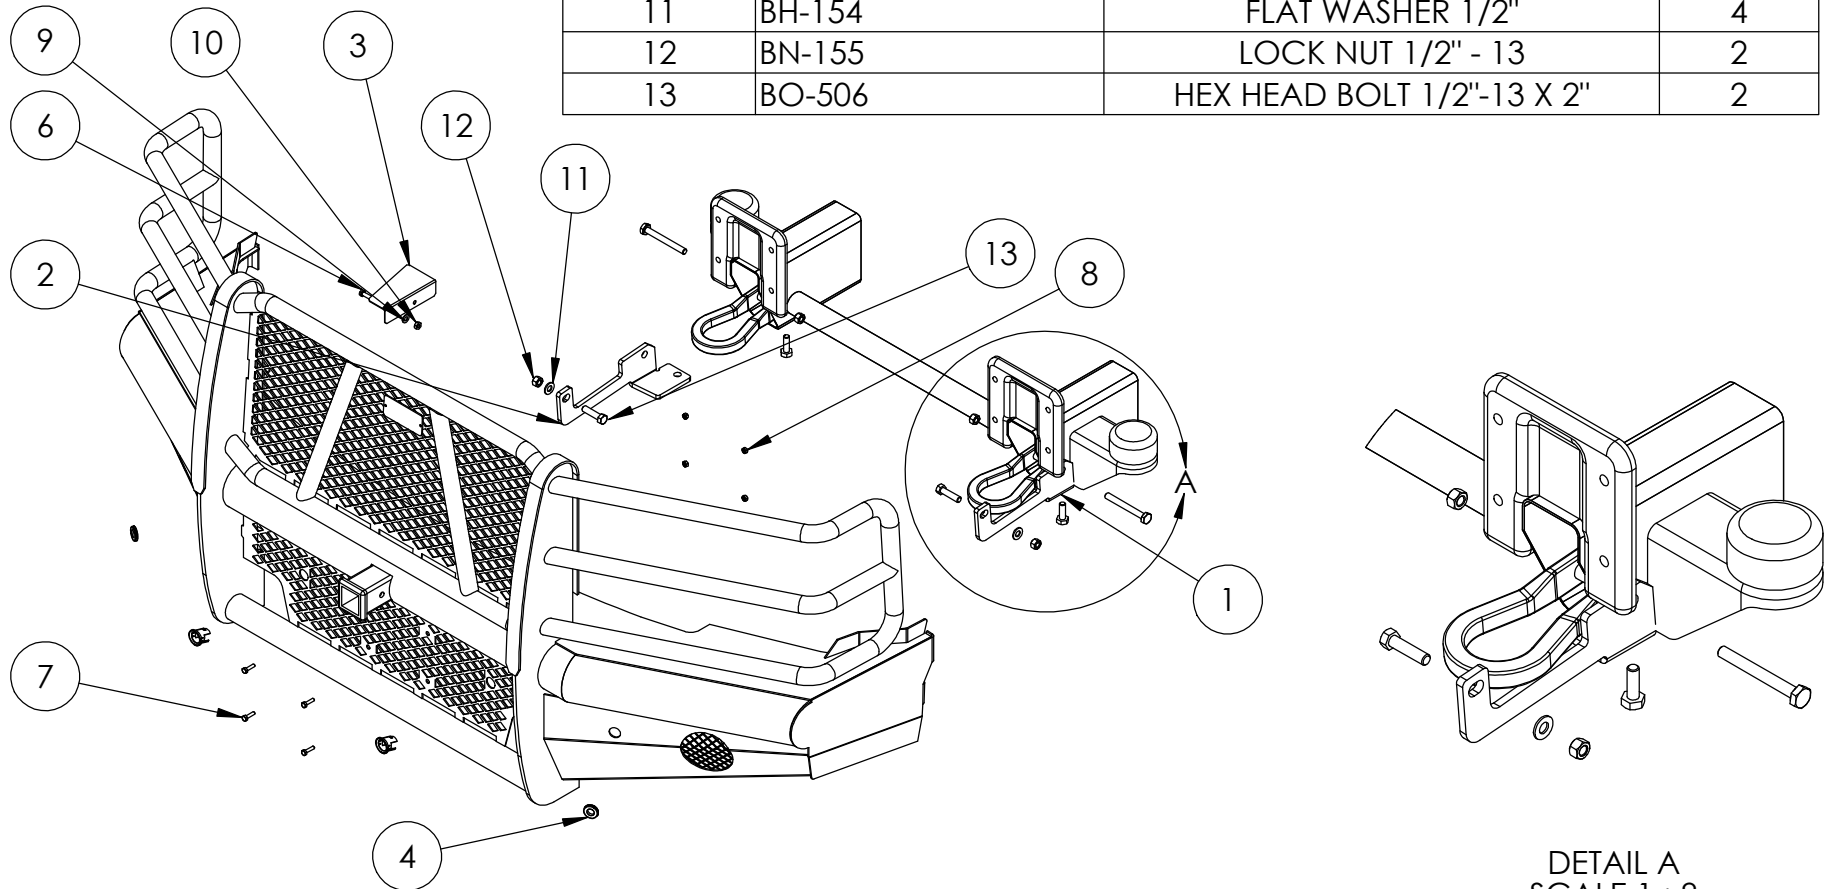

FBC151BLR

ITEM NO.	PART NUMBER	DESCRIPTION	QTY.
1	GGC151MBDBL	MOUNTING BRACKET DRIVER	1
2	GGC151MBPBL	MOUNTING BRACKET PASSENGER	1
3	FBC151SGBL	SPLASH GUARD	1
4	RGROMMET 1" X .8125	RUBBER GROMMET	2
5	BP-428	BUTTON PLUG	4
6	BO-136	HEX HEAD BOLT 5/16"-18 X 1"	1
9	BH-166	FLAT WASHER 5/16"	4
10	BN-138	HEX NUT 5/16"- 18	1
7	BO-459	HEX HEAD BOLT 1/4"- 20 X 1"	4
8	BN-36	KEP NUT 1/4"- 20	4
11	BH-154	FLAT WASHER 1/2"	4
12	BN-155	LOCK NUT 1/2" - 13	2
13	BO-506	HEX HEAD BOLT 1/2"-13 X 2"	2

DETAIL A
SCALE 1 : 8