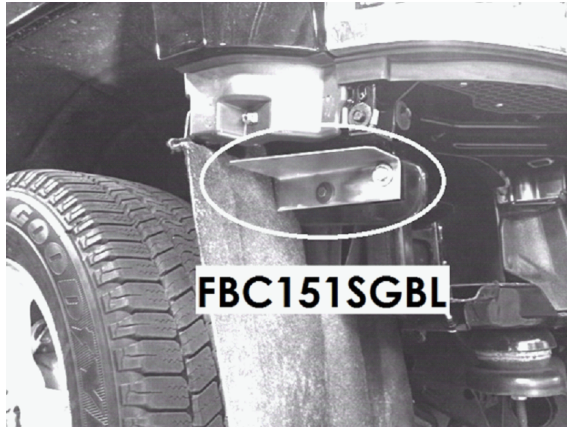

FBC151BLR

ITEM NO.	PART NUMBER	DESCRIPTION	QTY.
1	GGC151MBDBL	MOUNTING BRACKET DRIVER	1
2	GGC151MBPBL	MOUNTING BRACKET PASSENGER	1
3	FBC151SGBL	SPLASH GUARD	1
4	RGROMMET 1" X .8125	RUBBER GROMMET	2
5	BP-428	BUTTON PLUG	4
6	BO-136	HEX HEAD BOLT 5/16"-18 X 1"	1
9	BH-166	FLAT WASHER 5/16"	4
10	BN-138	HEX NUT 5/16"- 18	1
7	BO-459	HEX HEAD BOLT 1/4"- 20 X 1"	4
8	BN-36	KEP NUT 1/4"- 20	4
11	BH-154	FLAT WASHER 1/2"	4
12	BN-155	LOCK NUT 1/2" - 13	2
13	BO-506	HEX HEAD BOLT 1/2"-13 X 2"	2

DETAIL A
SCALE 1 : 8