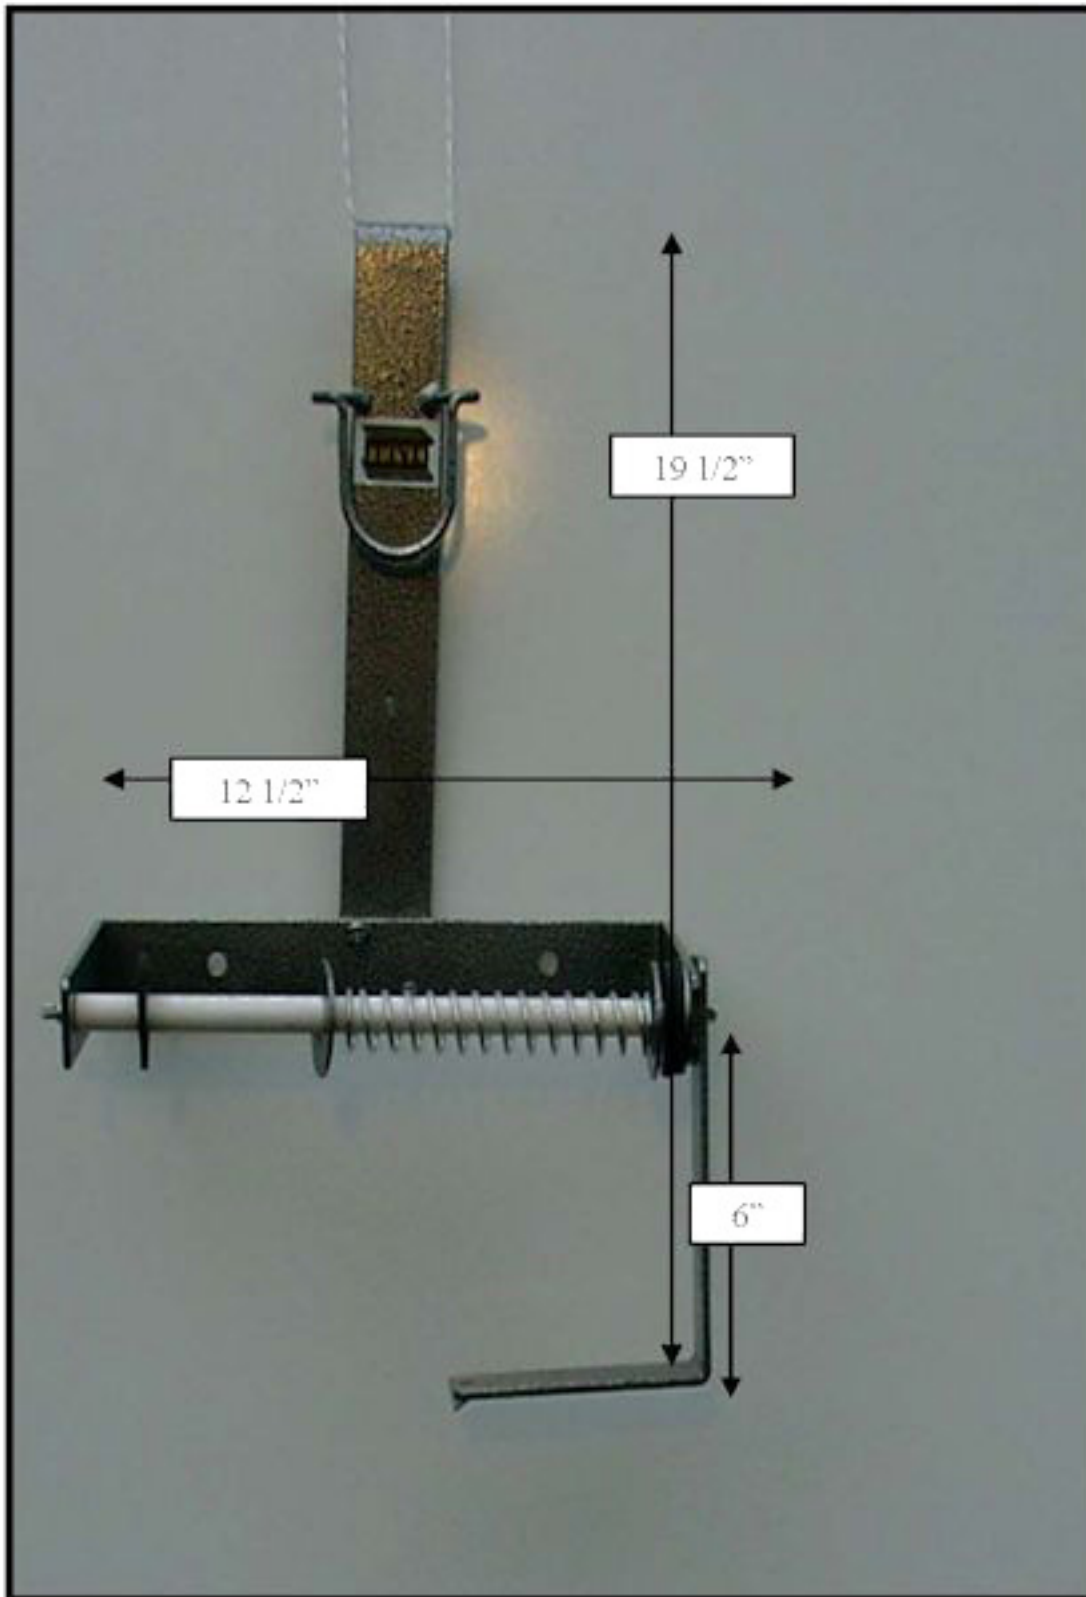

Specifications for Rack'em products:

**RA-9
TRIM LINE RACK
FOR 3/5 lb. SPOOLS**

Exploded view of the enclosed top hook.