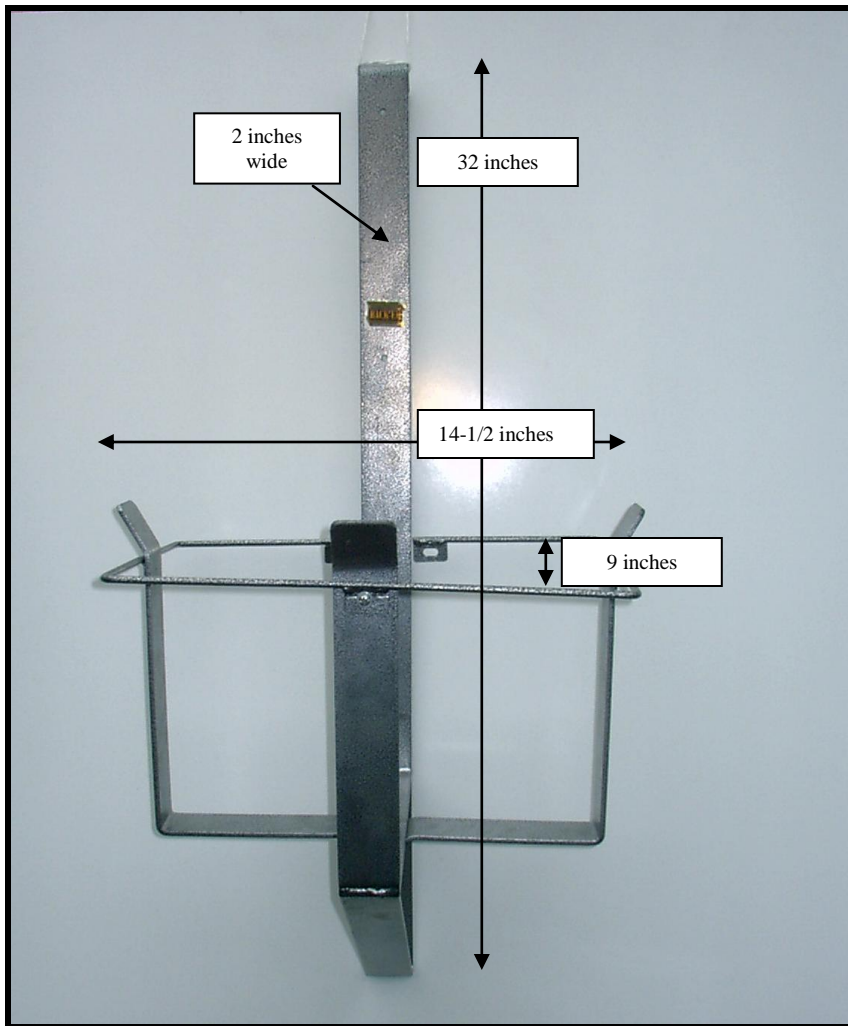

Specifications for Rack'em products:

**RA-1S  
2-1/2 GALLON  
GAS CAN RACK**

**Exploded view of the  
enclosed top hook.**