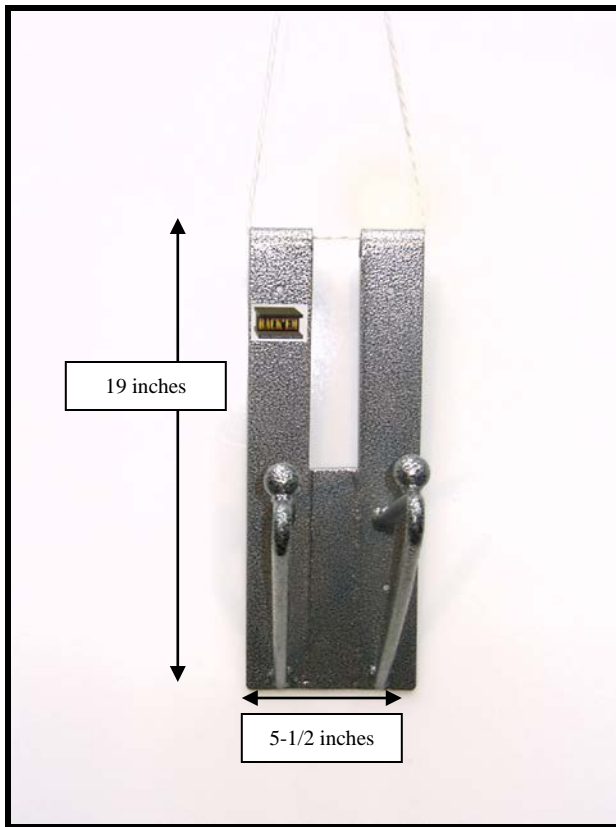

Specifications for Rack'em products:

**RA-15
SHOVEL RACK**

Exploded view of the enclosed top hook.