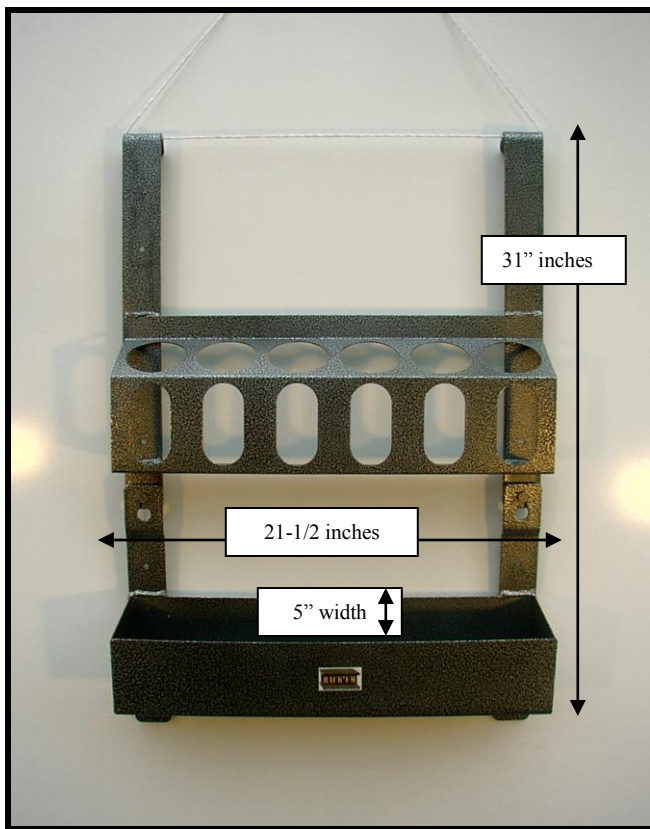

Specifications for Rack'em products:

**RA-10 A/B
LUBE RACK & BIN**

**Exploded view of the
enclosed top hook.**