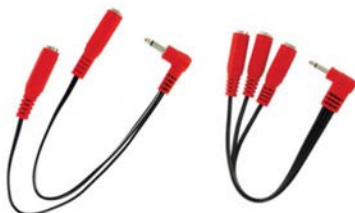

Belts & Straps

Race Belt Pro

Professional Series top quality nylon webbing belt with large snap buckle and neoprene logo.

RBELT-PRO

RE-93

2-Inch Leg Strap

Sit in comfort with your scanner strapped to your leg. Full access to keypad. Your scanner is secure even when you stand!

Splitter Cords

2-Way Splitter

RE-66 1/8" Mono
(fits most popular scanners)

RE-69 3/32" Mono

RE-66-S 1/8" Stereo

RE-70

3-Way Splitter

HEADPHONE ACCESSORIES