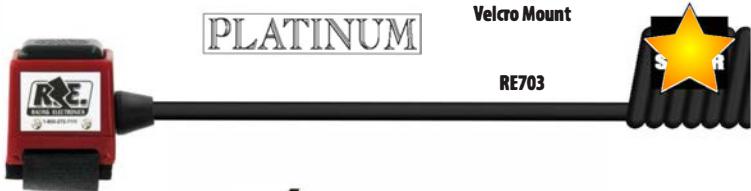

PLATINUM

Velcro Mount

RE703