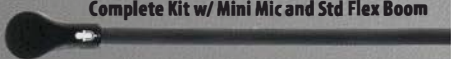

Complete Kit w/ Mini Mic and Std Flex Boom