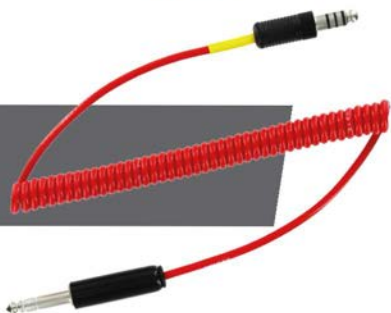

NEW!

We're Always Innovating!

Aluminum Antenna Bracket

*Designed for use with optional ETRAB4500N antenna
See page 23*

**Low Profile Push-to-Talk Switch
Mounts through the wheel**
See page 31

**Hearing Protection
for Children!**
See page 49

Stilo Adapters
*Stock Car and Open Wheel Styles
See page 24*

STEERING WHEELS BY MAX Papis

Shaped by a Racer for Racers

MPI Steering Wheels

MPI-MP-14-OE	14" Steel, Stock Car Steering Wheel Oval/Ergo Grip (thumb Insert) <i>The industry's lightest!</i>
MPI-MP-15-OE	15" Steel, Stock Car Steering Wheel Oval/Ergo Grip (thumb insert) <i>The industry's lightest!</i>
MPI-MP-16-OE	16" Steel, Stock Car Steering Wheel Oval/Ergo Grip (thumb insert) <i>The industry's lightest!</i>
MPI-LM-15	15" Steel, Stock Car Steering Wheel Oval Grip, Late Model concept specific