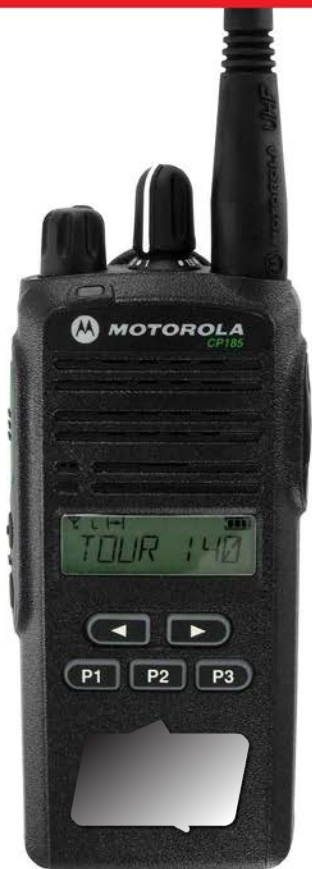

Motorola Mag-One BPR40

Features:

- 8 or 16 Channels
- 2 Programmable Side Buttons
- Small / Lightweight
- High / Low Power

Includes:

- NiMH 1200mAh 7.2V Battery
- UHF/VHF Antenna
- Rapid-Rate Charger
- Spring Belt Clip
- Instruction Manual
- 1 Year Mfg. Warranty

** Uses RE3736-FT
Radio-Headset Cable

MAG-One BPR40

BPR-40 VHF: 8 CH 5 W, 150-174 MHz

BPR-40 UHF: 8 CH 4 W, 450-470 MHz

BPR-40 VHF: 16 CH 5 W, 150-174 MHz

BPR-40 UHF: 16 CH 4 W, 450-470 MHz

Accessories

PMNN4071	NiMH 1200 mAh Battery
PMNN4075	Li-Ion 1500 mAh Battery
PMLN4742	Hard Leather Case
PMLN4743	2" Spring Clip
PMMN4008	Remote Speaker Mic
PMLN4738	Mid-Rate Charger
PMAE4020A	Mag-One UHF Stubby Antenna, 450-470 MHz
PMAD4051	Mag-One VHF Antenna, 150-174 MHz
A-ADP-BP	Mag-One Antenna Adapter
RLN6393A	6 Unit Multi-Charger

Motorola CP185

Features:

- 16 Channels
- Internal VOX
- Companding-Expanding
- Alphanumeric Display
- 5 Programmable Buttons
- Battery Saver
- Normal and Priority Scan
- Talkaround
- Busy Channel Lockout
- Low Battery Alert

Motorola HT750

HLN9716
(See Below)

Features:

- 16 Channels
- 3 Programmable Side Buttons
- Internal VOX
- Single Priority Scan (16 CH)

Includes:

- NiMH 1500 mAh 7.5v Battery
- 2.5" Belt Clip
- Rapid Rate Intelli-Charger
- Instruction Manual
- 6" Antenna
- 1 Year Mfg. Warranty