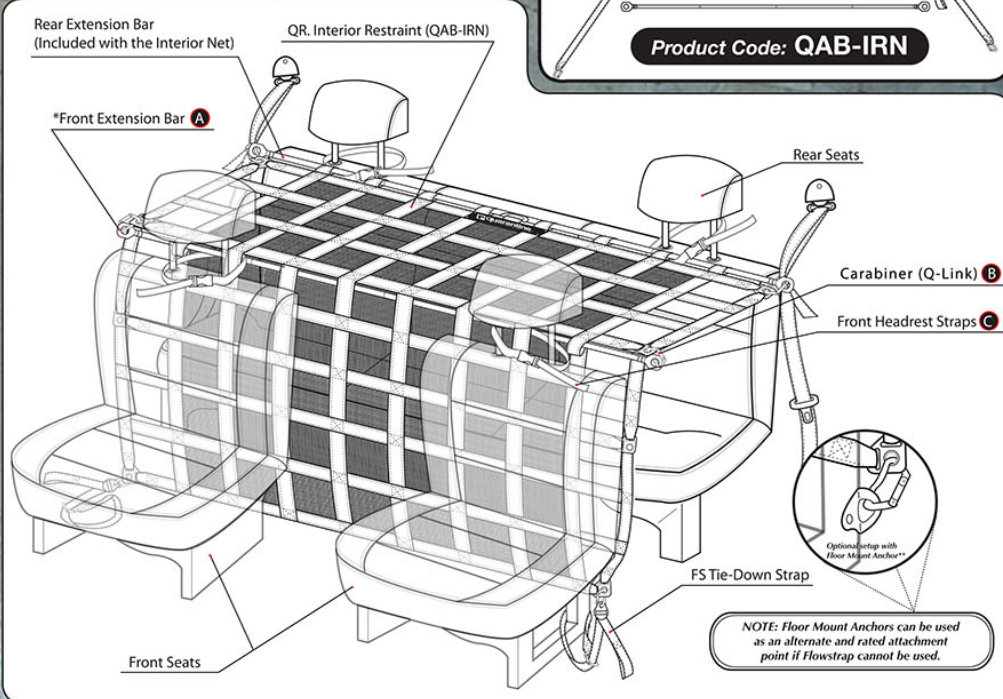

Optional setup with Floor Mount Anchor**

Floor Mount Anchor

Product Code: QAB-FMA

Interior Restraint System

Cavity Setup

Secured Setup

Cab Securement

Connects to OEM Seatbelt

Interior Restraint System: 58" W x 60" L (Includes Mesh)
W.L.L 492 lbs (1/3 Break Limit of Weakest Component)
Modular Design & Versatile for application in most vehicle interiors

Quarantine's Interior Safety Divider was developed as a safety divider to provide easy interior cargo separation & securement. Our Interior Restraint System's modular design provides both Secured Setup against your back seat and Cavity Setup for easy access to larger items. The universal attachment allows the net to be installed in most vehicle interiors.

INTERIOR RESTRAINT CAVITY SETUP

INTERIOR BAR ACCESSORY PACK CONTENTS

* Front extension bar can be purchased separately as a set in the Interior Bar Accessory Pack (QAB-IBA)
 ** Floor Mount Anchors sold separately (QAB-FMA)