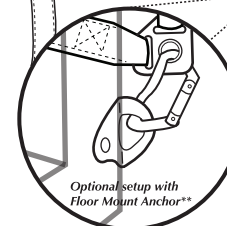

Product Code: QAB-IBA

Rear Extension Bar
(Included with the Interior Net)

QR. Interior Restraint (QAB-IRN)

*Front Extension Bar (A)

Q-Link (B)

Front Headrest Straps (C)

NOTE: Floor Mount Anchors can be used as an alternate and rated attachment point if Flowstrap cannot be used.

Optional setup with Floor Mount Anchor**

Floor Mount Anchor

Product Code: QAB-FMA

Interior Restraint System

Cavity Setup

Secured Setup

Cab Securement

Connects to OEM Seatbelt