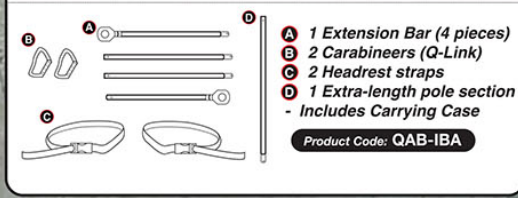

INTERIOR RESTRAINT CAVITY SETUP

INTERIOR BAR ACCESSORY PACK CONTENTS

* Front extension bar can be purchased separately as a set in the Interior Bar Accessory Pack (QAB-IBA)
** Floor Mount Anchors sold separately (QAB-FMA)

Engineered and Certified
Stamped Rated Hardware