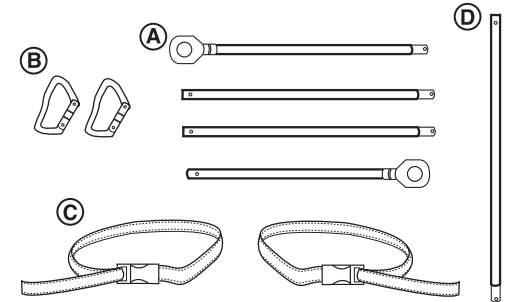

Interior Restraint Secured Setup

Product Code: **QAB-IRN**

Qr. Interior Divider - 60" W x 58" L

Sling Load Rating - Exceeds 5800lbs

Engineer Rated Working Load Limit - 1,967 lbs

* Front extension bar can be purchased seperately as a set in the Interior Bar Accessory Pack (QAB-IBA)

 **quarantine**TM
restraints.ltd

INTERIOR RESTRAINT CAVITY SETUP

* Front extension bar can be purchased separately as a set in the Interior Bar Accessory Pack (QAB-IBA)

** Floor Mount Anchors sold separately (QAB-FMA)

Interior Restraint System

Product Code: QAB-IRN

INTERIOR BAR ACCESSORY PACK CONTENTS

- (A) 1 Extension Bar (4 pieces)
 - (B) 2 Carabiners (Q-Link)
 - (C) 2 Headrest straps
 - (D) 1 Extra-length pole section
- Includes Carrying Case

Interior Restraint System: 58" W x 60" L (Includes Mesh)
W.L.L 492 lbs (1/3 Break Limit of Weakest Component)
Modular Design & Versatile for application in most vehicle interiors

Quarantine's Interior Safety Divider was developed as a safety divider to provide easy interior cargo separation & securement. Our Interior Restraint System's modular design provides both Secured Setup against your back seat and Cavity Setup for easy access to larger items. The universal attachment allows the net to be installed in most vehicle interiors.