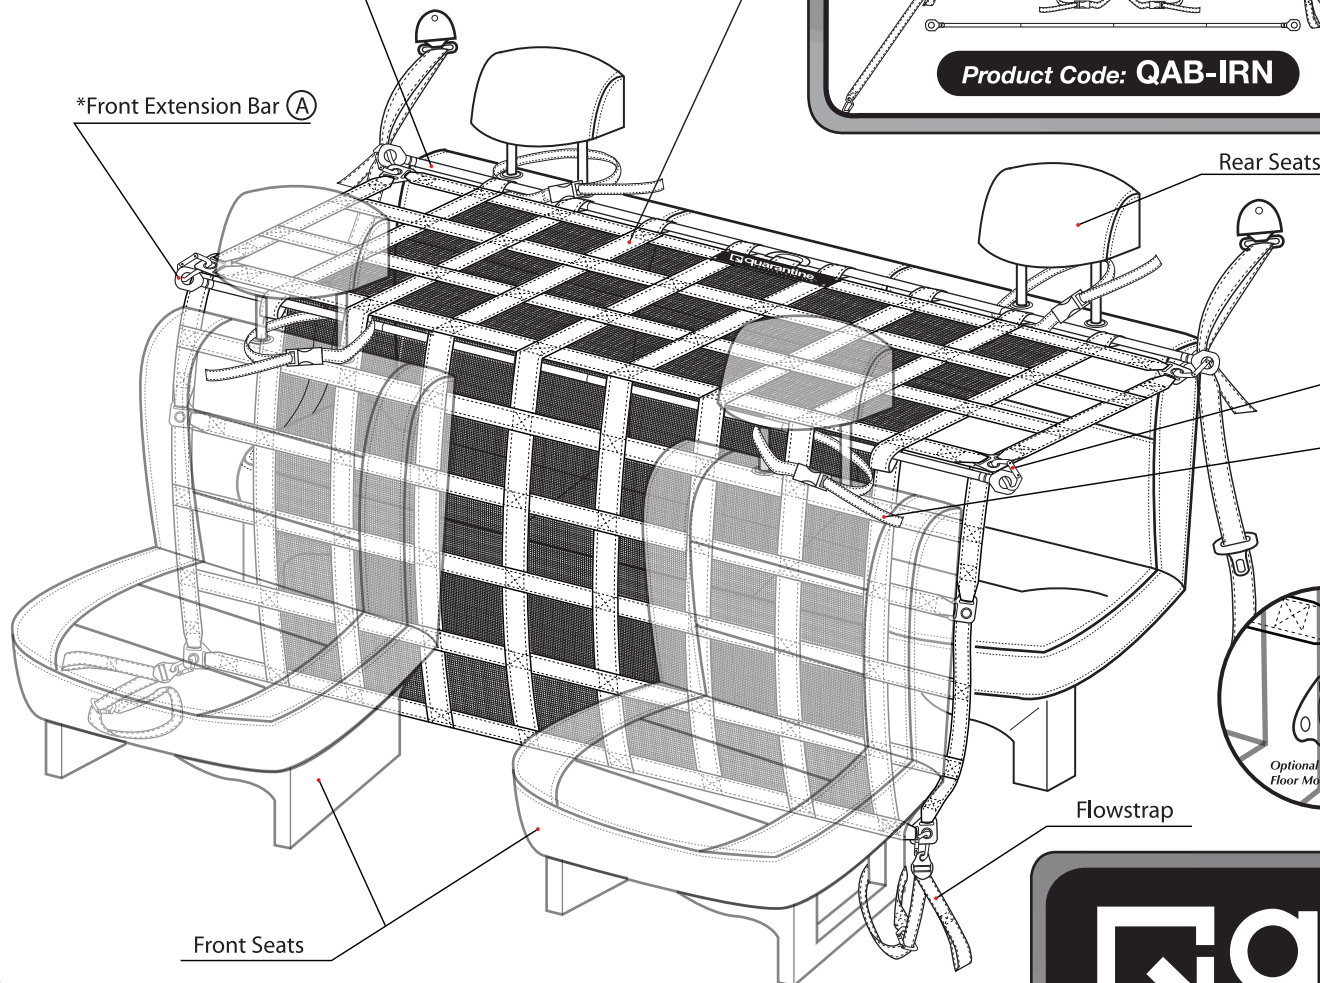

Interior Restraint Secured Setup

Product Code: **QAB-IRN**

Qr. Interior Divider - 60" W x 58" L

Sling Load Rating - Exceeds 5800lbs

Engineer Rated Working Load Limit - 1,967 lbs

* Front extension bar can be purchased seperately as a set in the Interior Bar Accessory Pack (QAB-IBA)

Interior Restraint System

Product Code: QAB-IRN

INTERIOR BAR ACCESSORY PACK CONTENTS

- (A) 1 Extension Bar (4 pieces)
 - (B) 2 Carabiners (Q-Link)
 - (C) 2 Headrest straps
 - (D) 1 Extra-length pole section
- Includes Carrying Case

Product Code: QAB-IBA

Rear Extension Bar
(Included with the Interior Net)

QR. Interior Restraint (QAB-IRN)

*Front Extension Bar (A)

Q-Link (B)

Front Headrest Straps (C)

NOTE: Floor Mount Anchors can be used as an alternate and rated attachment point if Flowstrap cannot be used.

Interior Restraint System: 58" W x 60" L (Includes Mesh)
W.L.L 492 lbs (1/3 Break Limit of Weakest Component)
Modular Design & Versatile for application in most vehicle interiors

Quarantine's Interior Safety Divider was developed as a safety divider to provide easy interior cargo separation & securement. Our Interior Restraint System's modular design provides both Secured Setup against your back seat and Cavity Setup for easy access to larger items. The universal attachment allows the net to be installed in most vehicle interiors.