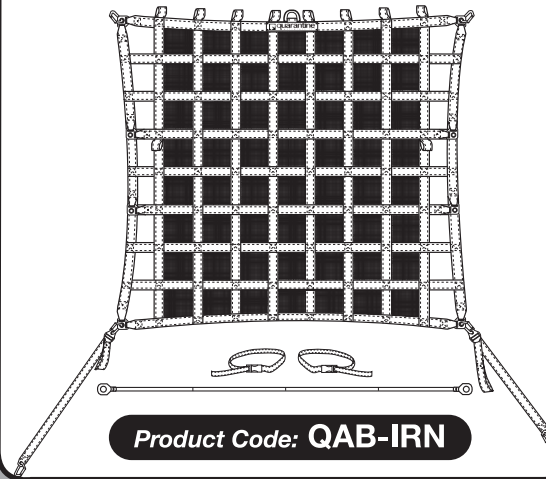

Interior Restraint Secured Setup

Product Code: **QAB-IRN**

Qr. Interior Divider - 60" W x 58" L

Sling Load Rating - Exceeds 5800lbs

Engineer Rated Working Load Limit - 1,967 lbs

* Front extension bar can be purchased seperately as a set in the Interior Bar Accessory Pack (QAB-IBA)

 **quarantine**TM
restraints.ltd

INTERIOR RESTRAINT CAVITY SETUP

* Front extension bar can be purchased separately as a set in the Interior Bar Accessory Pack (QAB-IBA)

** Floor Mount Anchors sold separately (QAB-FMA)

Interior Restraint System

Product Code: QAB-IRN

INTERIOR BAR ACCESSORY PACK CONTENTS

- (A) 1 Extension Bar (4 pieces)
 - (B) 2 Carabiners (Q-Link)
 - (C) 2 Headrest straps
 - (D) 1 Extra-length pole section
- Includes Carrying Case

Interior Restraint System: 58" W x 60" L (Includes Mesh)
W.L.L 492 lbs (1/3 Break Limit of Weakest Component)
Modular Design & Versatile for application in most vehicle interiors

Quarantine's Interior Safety Divider was developed as a safety divider to provide easy interior cargo separation & securement. Our Interior Restraint System's modular design provides both Secured Setup against your back seat and Cavity Setup for easy access to larger items. The universal attachment allows the net to be installed in most vehicle interiors.