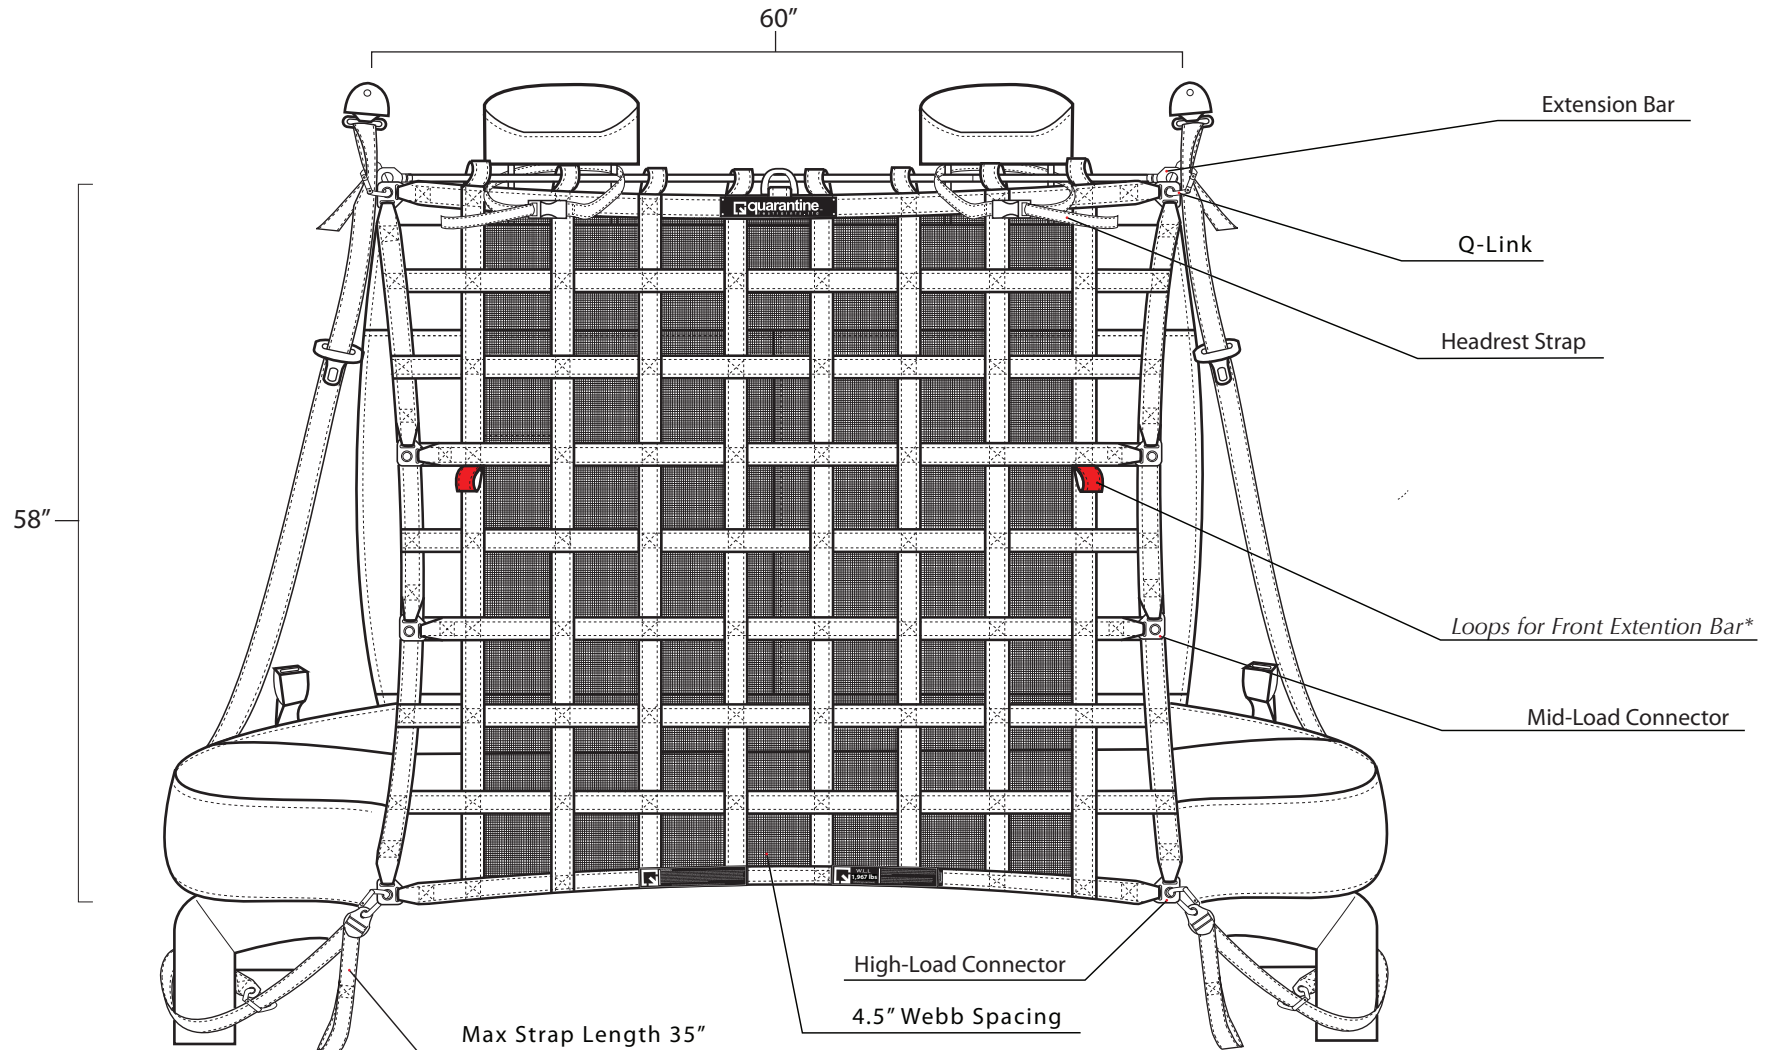

Interior Restraint Secured Setup

Product Code: **QAB-IRN**

Qr. Interior Divider - 60" W x 58" L

Sling Load Rating - Exceeds 5800lbs

Engineer Rated Working Load Limit - 1,967 lbs

* Front extension bar can be purchased seperately as a set in the Interior Bar Accessory Pack (QAB-IBA)

 **quarantine**TM
restraints.ltd

INTERIOR RESTRAINT CAVITY SETUP

* Front extension bar can be purchased separately as a set in the Interior Bar Accessory Pack (QAB-IBA)

** Floor Mount Anchors sold separately (QAB-FMA)

Interior Restraint System

Product Code: QAB-IRN

INTERIOR BAR ACCESSORY PACK CONTENTS

- (A) 1 Extension Bar (4 pieces)
 - (B) 2 Carabiners (Q-Link)
 - (C) 2 Headrest straps
 - (D) 1 Extra-length pole section
- Includes Carrying Case

Interior Restraint System: 58" W x 60" L (Includes Mesh)
W.L.L 492 lbs (1/3 Break Limit of Weakest Component)
Modular Design & Versatile for application in most vehicle interiors

Quarantine's Interior Safety Divider was developed as a safety divider to provide easy interior cargo separation & securement. Our Interior Restraint System's modular design provides both Secured Setup against your back seat and Cavity Setup for easy access to larger items. The universal attachment allows the net to be installed in most vehicle interiors.