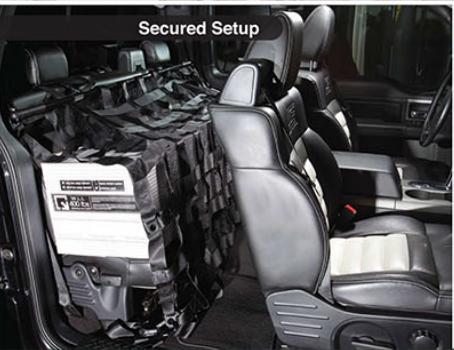

Optional setup with Floor Mount Anchor**

Floor Mount Anchor

Product Code: QAB-FMA

Interior Restraint System

Cavity Setup

Secured Setup

Cab Securement

Connects to OEM Seatbelt

Interior Restraint System: 58" W x 60" L (Includes Mesh)
W.L.L 492 lbs (1/3 Break Limit of Weakest Component)
Modular Design & Versatile for application in most vehicle interiors

Quarantine's Interior Safety Divider was developed as a safety divider to provide easy interior cargo separation & securement. Our Interior Restraint System's modular design provides both Secured Setup against your back seat and Cavity Setup for easy access to larger items. The universal attachment allows the net to be installed in most vehicle interiors.