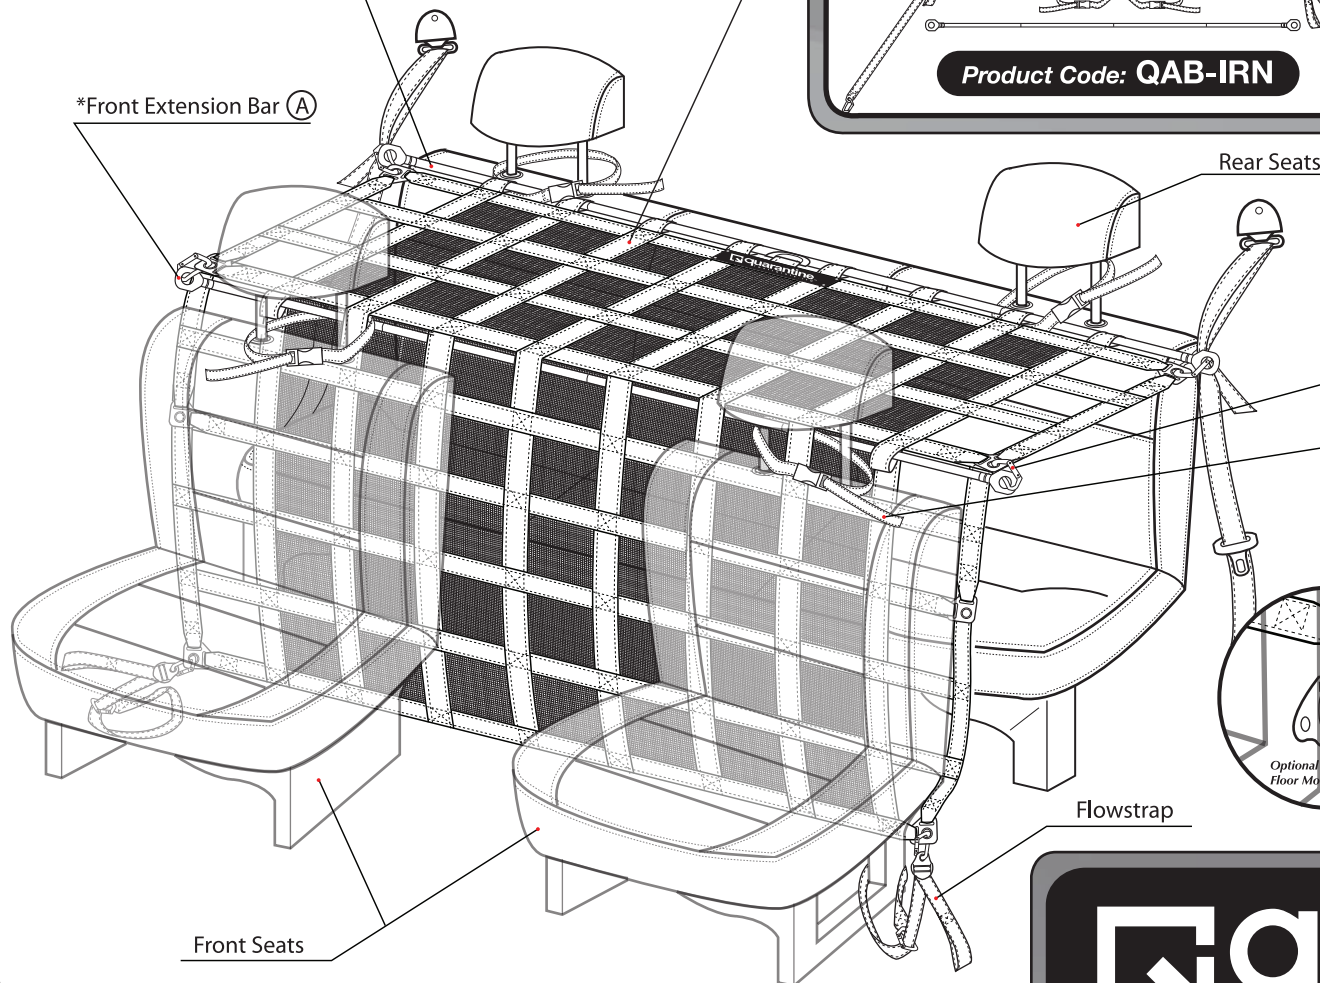

## INTERIOR BAR ACCESSORY PACK CONTENTS

- (A) 1 Extension Bar (4 pieces)
  - (B) 2 Carabiners (Q-Link)
  - (C) 2 Headrest straps
  - (D) 1 Extra-length pole section
- Includes Carrying Case

Product Code: QAB-IBA

Rear Extension Bar  
(Included with the Interior Net)

QR. Interior Restraint (QAB-IRN)

\*Front Extension Bar (A)

Q-Link (B)

Front Headrest Straps (C)

NOTE: Floor Mount Anchors can be used as an alternate and rated attachment point if Flowstrap cannot be used.

Optional setup with Floor Mount Anchor\*\*