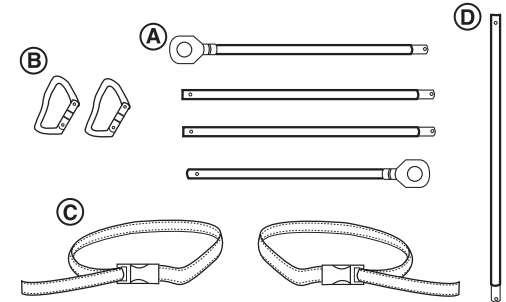

# INTERIOR RESTRAINT CAVITY SETUP

\* Front extension bar can be purchased separately as a set in the Interior Bar Accessory Pack (QAB-IBA)

\*\* Floor Mount Anchors sold separately (QAB-FMA)

## INTERIOR BAR ACCESSORY PACK CONTENTS

- (A) 1 Extension Bar (4 pieces)
  - (B) 2 Carabiners (Q-Link)
  - (C) 2 Headrest straps
  - (D) 1 Extra-length pole section
- Includes Carrying Case

Product Code: QAB-IBA

Rear Extension Bar  
(Included with the Interior Net)

QR. Interior Restraint (QAB-IRN)

\*Front Extension Bar (A)

Q-Link (B)

Front Headrest Straps (C)

NOTE: Floor Mount Anchors can be used as an alternate and rated attachment point if Flowstrap cannot be used.

# Interior Restraint Secured Setup

Product Code: **QAB-IRN**

Qr. Interior Divider - 60" W x 58" L

Sling Load Rating - Exceeds 5800lbs

Engineer Rated Working Load Limit - 1,967 lbs

\* Front extension bar can be purchased seperately as a set in the Interior Bar Accessory Pack (QAB-IBA)