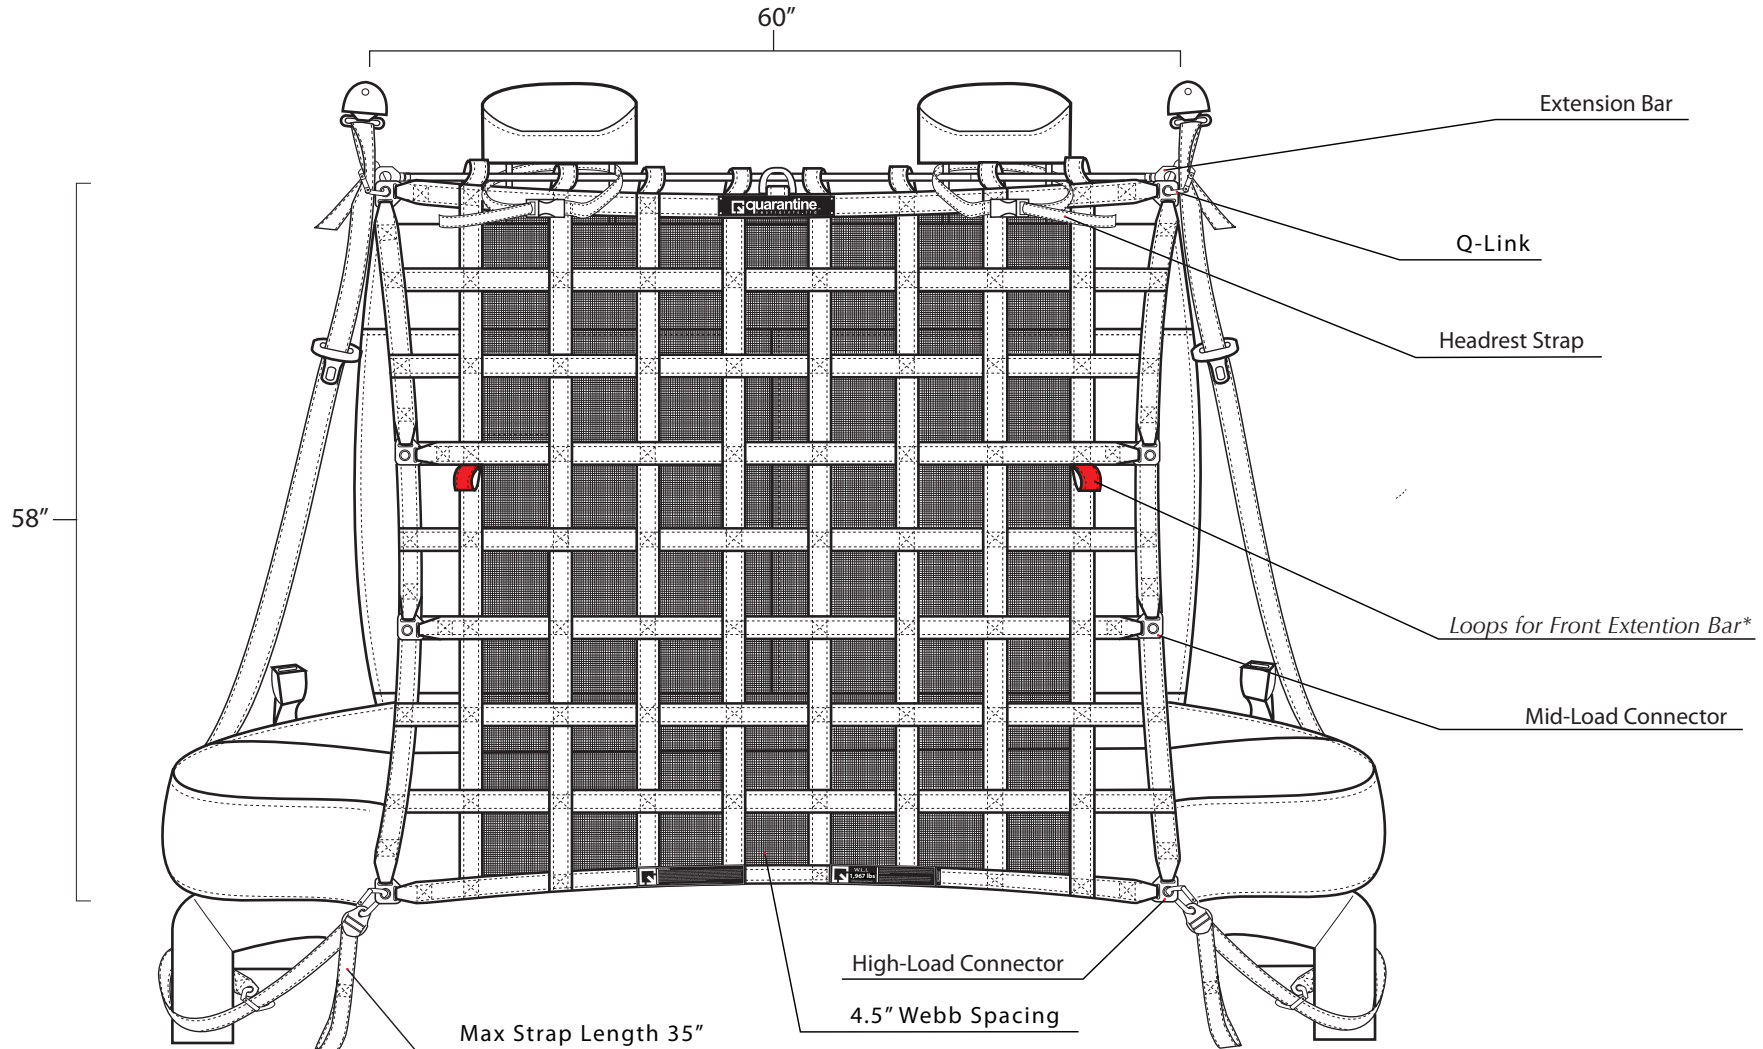

## Floor Mount Anchor

Product Code: QAB-FMA

# Interior Restraint Secured Setup

Product Code: **QAB-IRN**

Qr. Interior Divider - 60" W x 58" L

Sling Load Rating - Exceeds 5800lbs

Engineer Rated Working Load Limit - 1,967 lbs

\* Front extension bar can be purchased seperately as a set in the Interior Bar Accessory Pack (QAB-IBA)