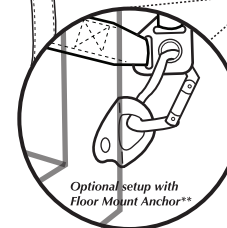

Rear Extension Bar  
(Included with the Interior Net)

QR. Interior Restraint (QAB-IRN)

\*Front Extension Bar (A)

Q-Link (B)

Front Headrest Straps (C)

NOTE: Floor Mount Anchors can be used as an alternate and rated attachment point if Flowstrap cannot be used.