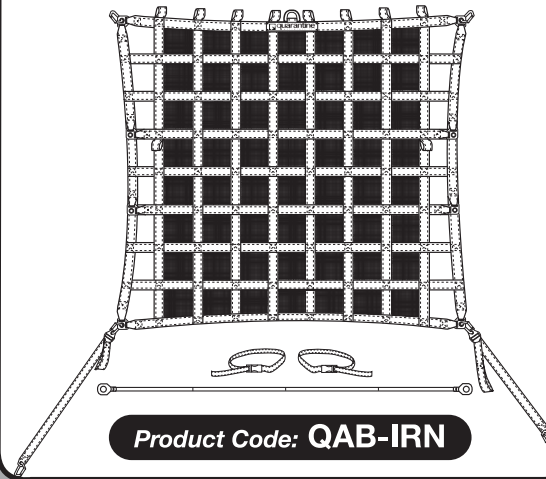

# INTERIOR RESTRAINT CAVITY SETUP

\* Front extension bar can be purchased separately as a set in the Interior Bar Accessory Pack (QAB-IBA)

\*\* Floor Mount Anchors sold separately (QAB-FMA)

## Interior Restraint System

Product Code: QAB-IRN