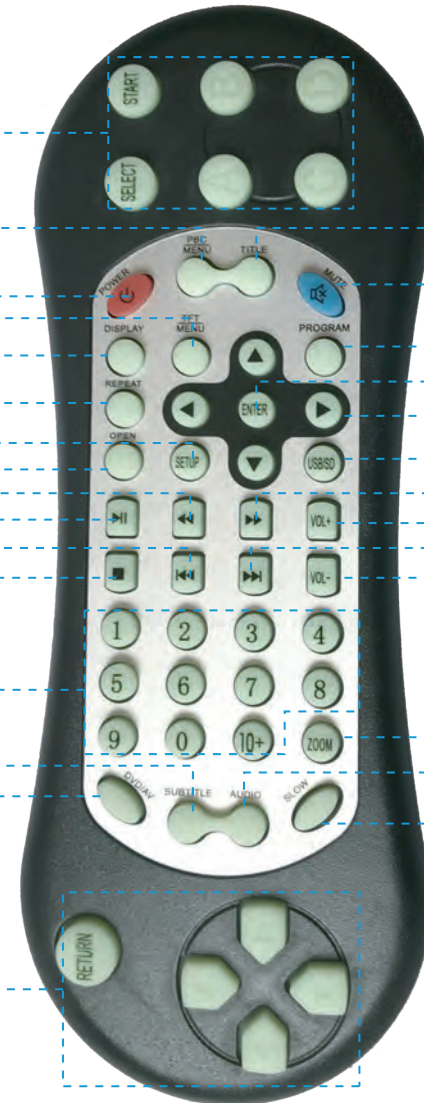

### MULTIMEDIA PLAYER

1. LCD Panel
2. Open
3. Pre/Rewind Forward
4. Next/Fast
5. Power
6. -
7. Menu
8. +
9. DC 12V
10. DC Jacket
11. HDMI Read Port
12. AV2 IN jack
13. Earphone jack
14. USB Read Port
15. SD Read Port

## SIDE PANEL

1. Power
2. Earphone/AV2 jack
3. USB.SD
4. DC 12V Jacket
5. 2.5.HDMI PORT

## REMOTE CONTROL

Game Control

PBC/MENU

Power

TFT/MENU

Display

Repeat

SETUP

Game Control

Title

Mute

Program

Enter

Navigation Buttons

USB/SD

FF