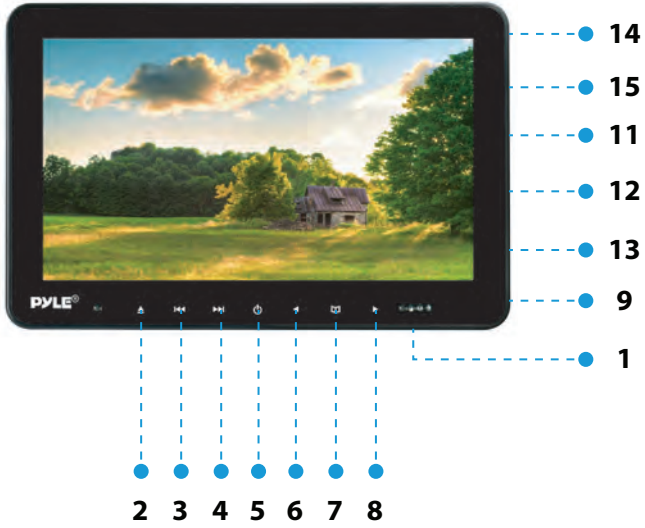

FRONT PANEL

MULTIMEDIA PLAYER

1. LCD Panel
2. Open
3. Pre/Rewind Forward
4. Next/Fast
5. Power
6. -
7. Menu
8. +
9. DC 12V
10. DC Jacket
11. HDMI Read Port
12. AV2 IN jack
13. Earphone jack
14. USB Read Port
15. SD Read Port

Only on selected unit models
-- Review product specs & features for detailed info

SIDE PANEL

1. Power
2. Earphone/AV2 jack
3. USB.SD
4. DC 12V Jacket
5. 2.5.HDMI PORT