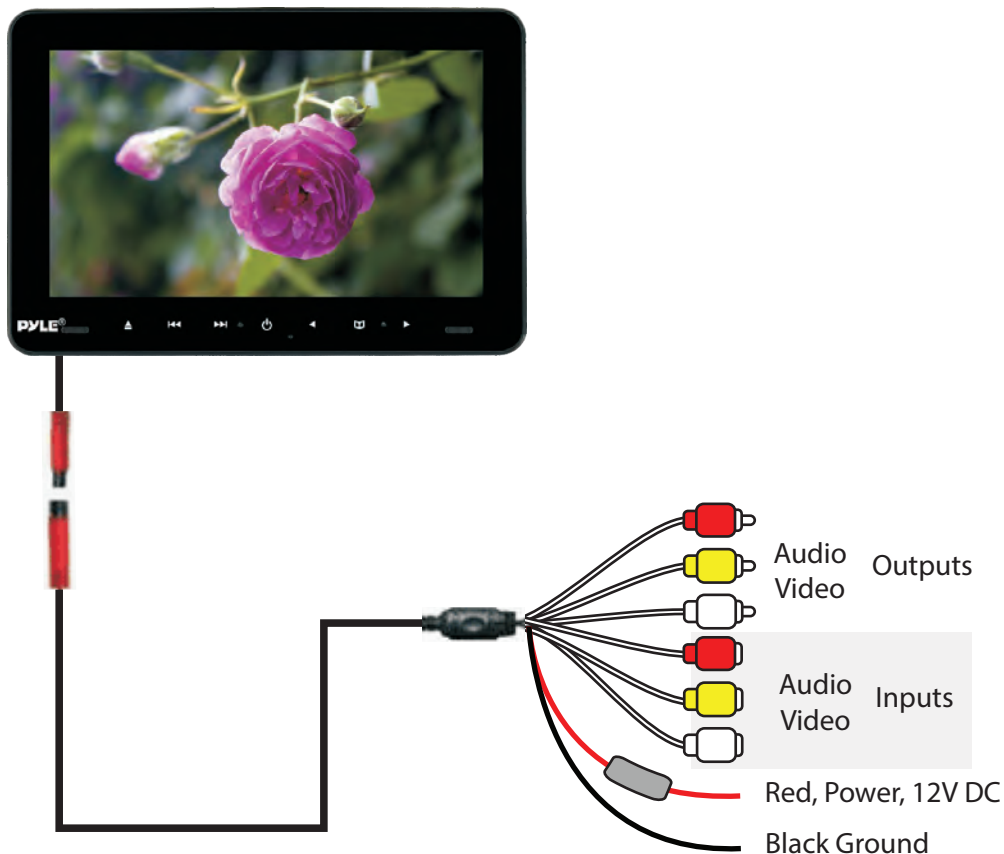

4

3. Hold up unit, insert the metal plate at the back of the unit into plastic bracket parts, then adjust it to the right angle and fix it tightly, at last lower the original car headrest to the appropriate position.

## WIRING DIAGRAM

Mini Din Connector

Attach power cable to connect

5

## WIRING DIAGRAM