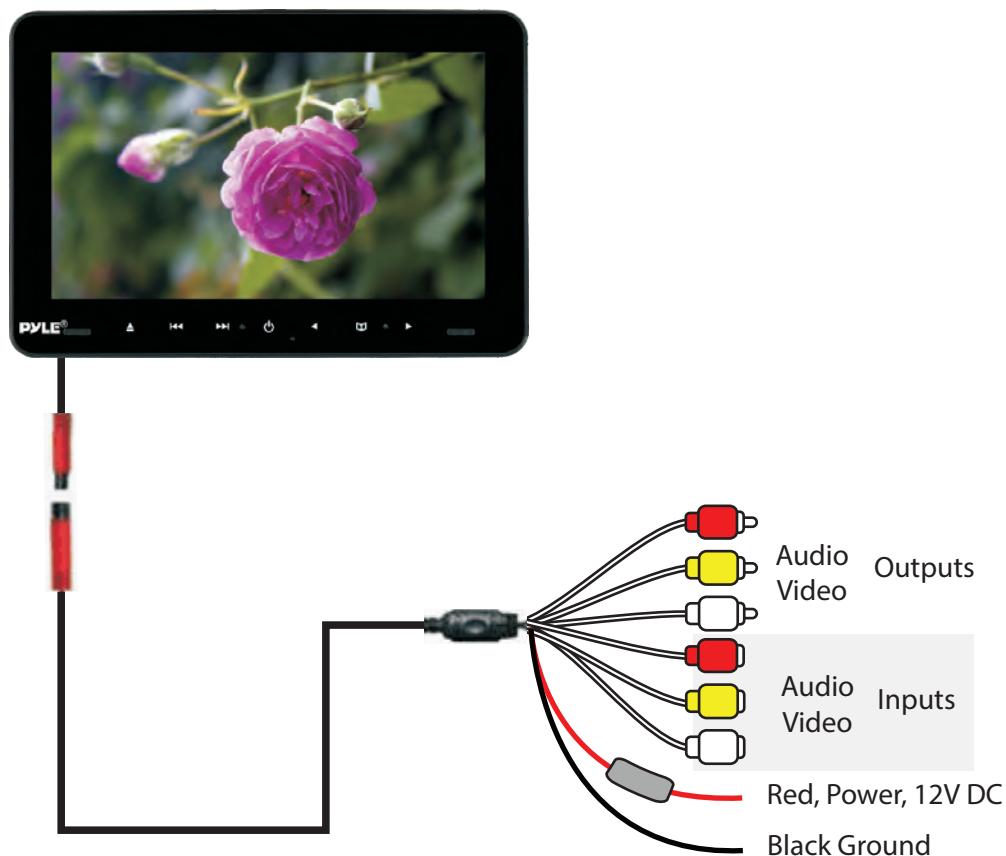

PLHRDVD90KT - PLHRDVD904

9.4" -inch

PLHRDVD103

10.5" -inch

Car Video Entertainment Display
Monitor System

INSTALLATION

1. Remove the screws from bracket like below picture to install the bracket on iron tube.

2. Put the plastic bracket parts in between two metal poles, at the same time, push 2 screws to fix up bracket.

3. Hold up unit, insert the metal plate at the back of the unit into plastic bracket parts, then adjust it to the right angle and fix it tightly, at last lower the original car headrest to the appropriate position.

WIRING DIAGRAM

Mini Din Connector

Attach power cable to connect

WIRING DIAGRAM

Attention

1. Do not put the machine in the rain or damp environment lest outbreak of fire or any damage to machine.
2. Do not repair the machine by yourself. Please turn off the machine and inform us if any problem found, the factory or the agent will arrange specialized personnel to disassemble and repair the machine for you .
3. Please keep the machine away from dampness, dust, oil and straight sunlight.

FEATURES AND FUNCTIONS

PLHRDVD90KT

Dual Vehicle Headrest Mount Multimedia Disc Player System - Car Video Entertainment Display Monitors with Wireless Headphones (9.4" -inch)

PLHRDVD904

Single Vehicle Headrest Mount Multimedia Disc Player
Car Video Entertainment Display Monitor (9.4" -inch)