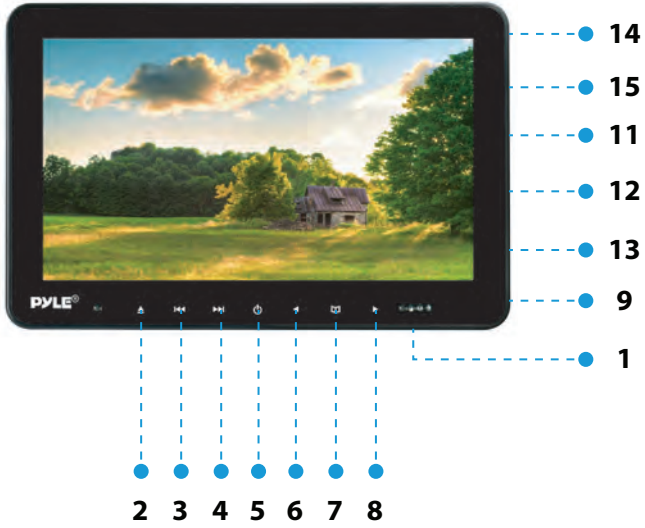

PLHRDVD90KT - PLHRDVD904

9.4" -inch

PLHRDVD103

10.5" -inch

Car Video Entertainment Display
Monitor System

FRONT PANEL

MULTIMEDIA PLAYER

1. LCD Panel
2. Open
3. Pre/Rewind Forward
4. Next/Fast
5. Power
6. -
7. Menu
8. +
9. DC 12V
10. DC Jacket
11. HDMI Read Port
12. AV2 IN jack
13. Earphone jack
14. USB Read Port
15. SD Read Port

Only on selected unit models
-- Review product specs & features for detailed info

SIDE PANEL

1. Power
2. Earphone/AV2 jack
3. USB.SD
4. DC 12V Jacket
5. 2.5.HDMI PORT

REMOTE CONTROL

INSTALLATION

1. Remove the screws from bracket like below picture to install the bracket on iron tube.

2. Put the plastic bracket parts in between two metal poles, at the same time, push 2 screws to fix up bracket.

4

3. Hold up unit, insert the metal plate at the back of the unit into plastic bracket parts, then adjust it to the right angle and fix it tightly, at last lower the original car headrest to the appropriate position.

PLHRDVD103

Single Vehicle Headrest Mount Multimedia Disc Player
Car Video Entertainment Display Monitor (10.5" -inch)

MODEL	PLHRDVD90KT	PLHRDVD904	PLHRDVD103
(2) Wireless Headphones	✓		
Screen Size	9.4 inches (x2)	9.4 inches	10.5 inches
Screen Resolution	800x480 Pixels	800x480 Pixels	1024x600 Pixels
Sold as	kit	1	1