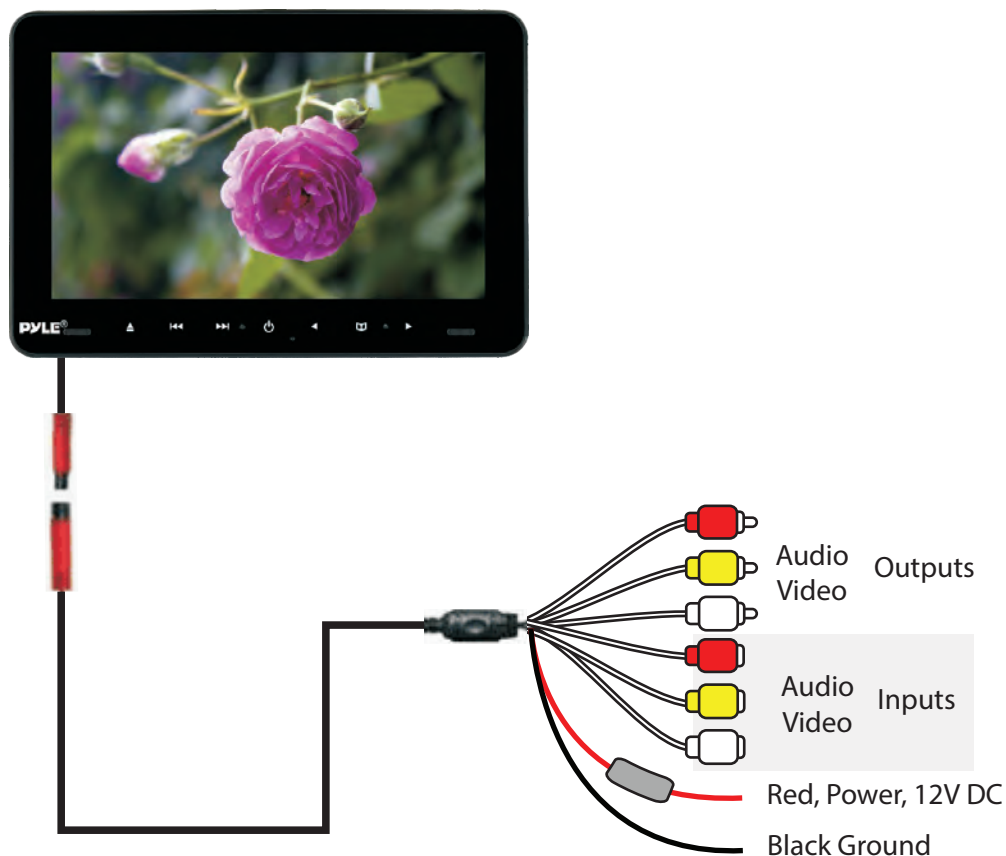

Only on selected unit models
-- Review product specs & features for detailed info

SIDE PANEL

1. Power
2. Earphone/AV2 jack
3. USB.SD
4. DC 12V Jacket
5. 2.5.HDMI PORT

REMOTE CONTROL

INSTALLATION

1. Remove the screws from bracket like below picture to install the bracket on iron tube.

2. Put the plastic bracket parts in between two metal poles, at the same time, push 2 screws to fix up bracket.

4

3. Hold up unit, insert the metal plate at the back of the unit into plastic bracket parts, then adjust it to the right angle and fix it tightly, at last lower the original car headrest to the appropriate position.

WIRING DIAGRAM

Mini Din Connector

Attach power cable to connect

5

WIRING DIAGRAM

Attention

1. Do not put the machine in the rain or damp environment lest outbreak of fire or any damage to machine.
2. Do not repair the machine by yourself. Please turn off the machine and inform us if any problem found, the factory or the agent will arrange specialized personnel to disassemble and repair the machine for you .
3. Please keep the machine away from dampness, dust, oil and straight sunlight.

FEATURES AND FUNCTIONS

PLHRDVD90KT

Dual Vehicle Headrest Mount Multimedia Disc Player System - Car Video Entertainment Display Monitors with Wireless Headphones (9.4" -inch)

PLHRDVD904

Single Vehicle Headrest Mount Multimedia Disc Player
Car Video Entertainment Display Monitor (9.4" -inch)