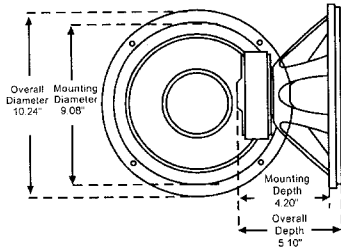

Pyle Blue Wave Series Woofer continually strives to improve the performance and value of its products- all specifications are subject to change.

PLG84

PLG124

PLG104

PLG154

Specification	PLG84	PLG104
Power (Watts Peak)	400	600
Nom. Impedance (Ohm)	4	4
Voice Coil	1.5"KSV	2.0"KSV
Magnet Structure	50oz	60oz
Fs (Hz)	60	50
Qms	5.23	4.92
Qes	0.89	0.84
Qts	0.76	0.72
SPL (dB)	83.5	85
Vas (cuft)	2.50	4.908

Specification	PLG124	PLG154
Power (Watts Peak)	800	1000
Nom. Impedance (Ohm)	4	4
Voice Coil	2.0"KSV	2.5"KSV
Magnet Structure	60oz	80oz
Fs (Hz)	40	30
Qms	5.0	5.0
Qes	0.90	0.91
Qts	0.75	0.70
SPL (dB)	84	86
Vas (cuft)	5.204	5.100