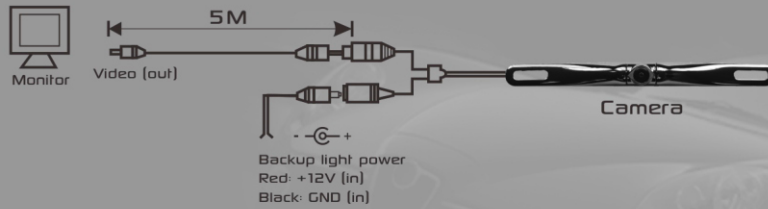

FEATURES:

420 TVL Horizontal Resolution
Distance Scale Line
True Color Reproduction
Low Lux Night Vision
Total Pixels: 656x492
Resolution: 420TV Lines
Viewing Angle: 170 Degree
Auto White Balance
Waterproof (IP67), Fog Resistant
Low Lighting Capable
Video Output: 1.0V PP-75 Ohm
Power Supply: DC 12V 200mA
17 Foot Male to Male RCA Video Cable
With Built-In Reverse Trigger Wire
Dimension: 10"W x 1.3"H x 1.26"D

Connection:

IMPORTANT: Pack carefully in original package if possible. We are not responsible for damage incurred in returning items for repair. A letter stating your exact street address, daytime phone number, and the problem you are experiencing should be included. You must also enclose a copy of the original receipt a sproof of date of purchase