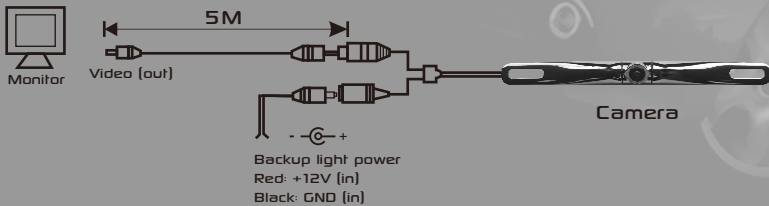

Connection:

IMPORTANT: Pack carefully in original package if possible. We are not responsible for damage incurred in returning items for repair. A letter stating your exact street address, daytime phone number, and the problem you are experiencing should be included. You must also enclose a copy of the original receipt a sproof of date of purchase