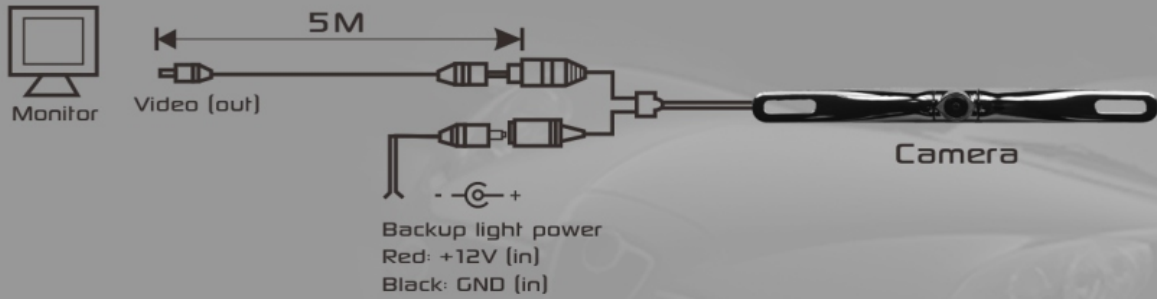

Connection:

IMPORTANT: Pack carefully in original package if possible. We are not responsible for damage incurred in returning items for repair. A letter stating your exact street address, daytime phone number, and the problem you are experiencing should be included. You must also enclose a copy of the original receipt a sproof of date of purchase