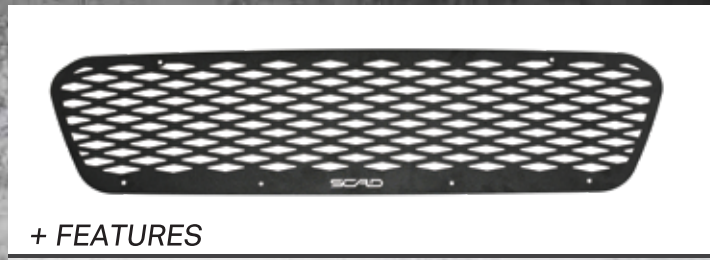

SCAD

S U B A R U C U S T O M A N D D E S I G N

SCAD GRILLE NO LIGHTS

SCAD DIAMOND GRILLE

NEW

APPLICATION	PART #
WRX / STI 15'-17'	270602B

APPLICATION	PART #
WRX / STI 15'-17'	85193B

+ FEATURES

- Heavy duty aluminum CNC milled
- Badge kit included
- 3M backing for existing Subaru emblem
- Quick and easy install

+ FEATURES

- 18 gauge stainless steel construction
- CNC Laser cut
- Black oxide socket cap hardware
- Mini-texture black powder coat
- Rolled to shape