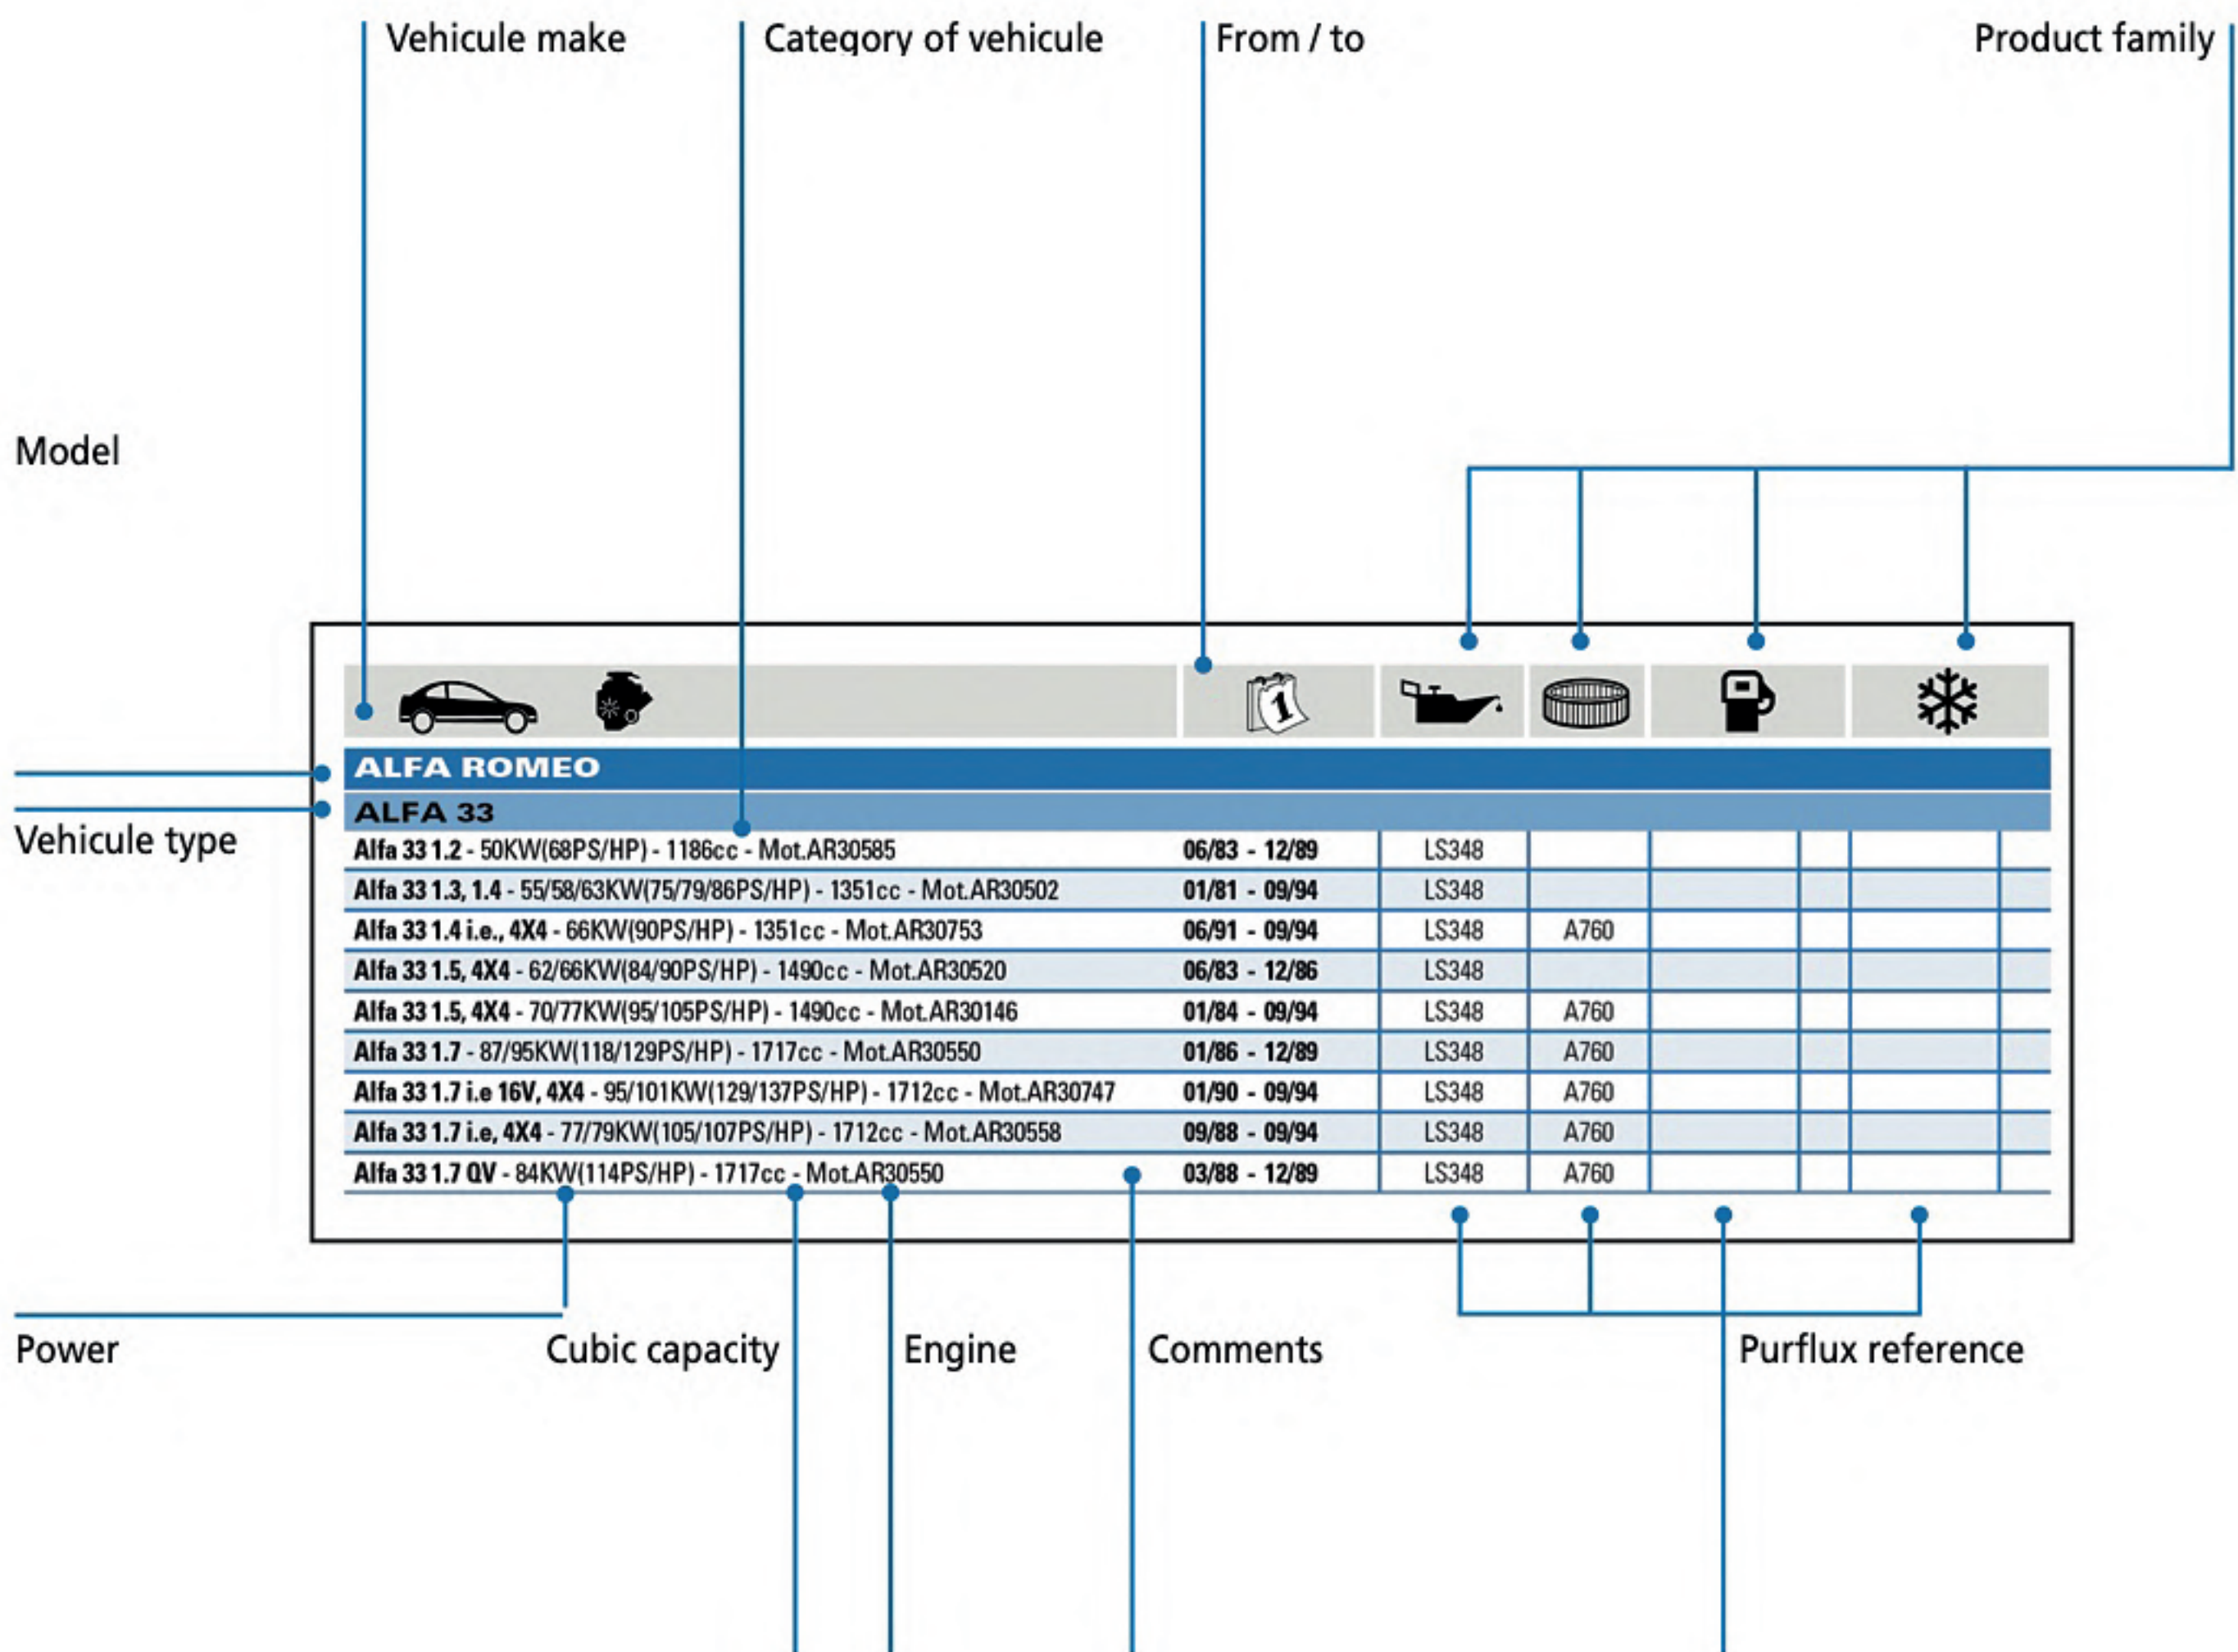

FILTERS
purflux 

LIGHT VEHICLE

NEW REFERENCES **Q1/2019**

FILTERS
purflux 
The Original Performance

HOW TO READ OUR CATALOGUE

D Diesel filter	DA Complete Diesel module	P Petrol filter	H Hydraulic filter	CA Carbon filter	PO Pollen filter
------------------------	----------------------------------	------------------------	---------------------------	-------------------------	-------------------------