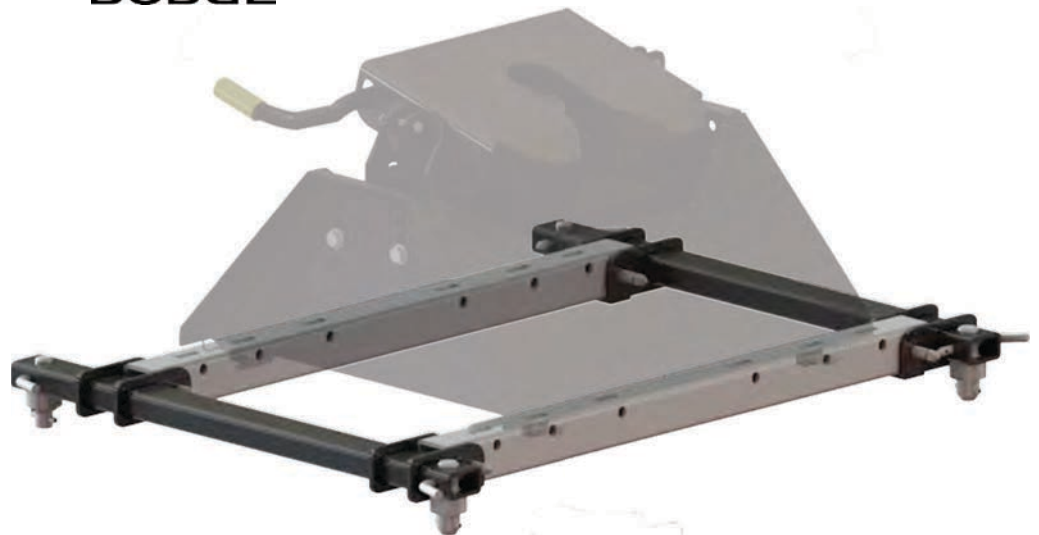

OE Series ISR Adapter

Fits New Ram Truck Tow Package

Introducing the new PullRite OE Series Dodge ISR Adapter kit. Now you can use your Dodge tow prep package with and industry standard fifth wheel hitch.

Breaks down to four individual pieces, making installations an easy one man job. Four independent mounting posts and standard hitch pins require no tools to remove.

Tow proud with another American made, safe and convenient PullRite innovation

#4439 OE Series Industry Standard Adapter

for Dodge OE fifth wheel package

- Fits any [Industry Standard hitch](#)
- Fully Removable for a clean bed
- Dismantles to four pieces
- Easier to install/uninstall
- Mounts hitch centered-on-axle