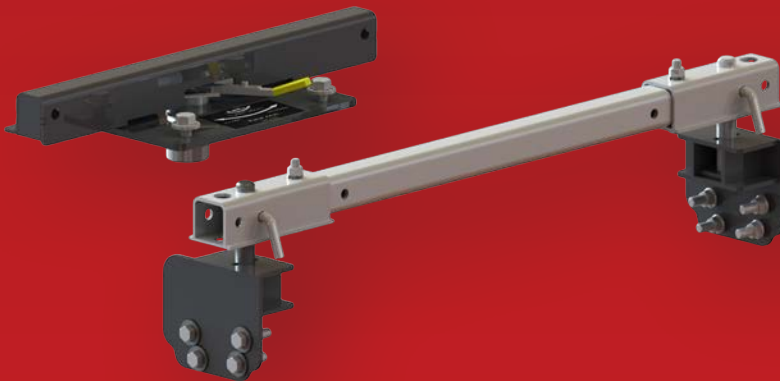

OE SERIES

by PullRite

for FORD's Tow Prep Package

OE Series Super 5th

#1300 (18K) & #1400 (25K)

Long Bed Truck Solution

- Uses factory fifth wheel mounting points
- Easy-to-install exposed mounting posts
- Auto-locking, rotary gear-driven latch
- Dual tilting hitch plate
- Height adjustable from 15" to 18"

OE Series SuperGlide Mounting Kit Adapter

#4435 (20K)

Short Bed Truck Solution

- For use with SuperGlide #4100 (16K) or #4400 (20K)
- Fully removable for a clean bed
- Uses factory gooseneck mounting point
- No tools needed for removal

OE Series Gooseneck Ball w/ Chain Plate

#4437 (30K)

Gooseneck Towing Solution

- Uses factory gooseneck mounting point
- Hardened surface to reduce wear
- Convenient safety chain attachment points
- Easily removable for clean bed
- Premium Package available (#4438; chrome plated w/ case)