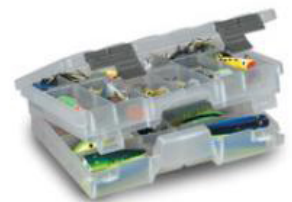

HYBRID HIP BOXES

FOR A TACKLE SYSTEM THAT DELIVERS ULTIMATE VERSATILITY, PLANO'S HYBRID HIP BOXES PROVIDE SECURITY AND FLEXIBILITY WITH WIDE-OPEN ACCESS TO TACKLE AND GEAR. EACH BOX OPENS TO FEATURE A FULL CANTILEVER DISPLAY OF EITHER 3700 SERIES STOWAWAYS OR COMPARTMENTED LURE TRAYS. ADDITIONALLY, THESE HIP BOXES OFFER A LARGE BULK STORAGE AREA IN THE BASE BIN AND TWO TOP-ACCESS STORAGE AREAS MOLDED INTO THE LID SO YOU CAN EASILY TRANSPORT YOUR EXTENSIVE TACKLE COLLECTION.