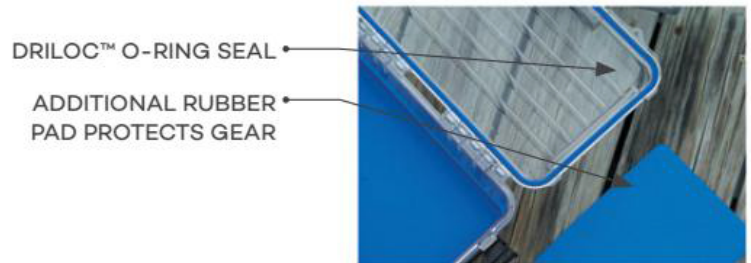

GUIDE SERIES™ FLY FISHING CASES

• High quality, closed-ripple foam • Secure latch • Rounded edges won't catch on pockets • Large enough to hold both saltwater and bass flies	• High quality, closed-ripple foam • Secure latch • Rounded edges won't catch on pockets • Perfect for large and small flies	• High quality, closed-ripple foam • Secure latch • Rounded edges won't catch on pockets • Perfect for trout flies			
358400	6 Per Carton	358300	6 Per Carton	358200	6 Per Carton
7.99"L x 4.13"W x 1.22"H		6.6"L x 4.1"W x 1.22"H		4.49"L x 3.35"W x 1"H