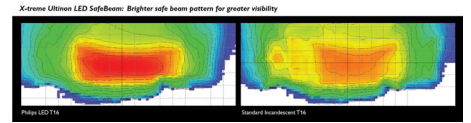

12832X1

Highlights

Intense bright light

T16

Halogen standard

High power xenon white LED car light, to see and be seen better.

ECE beam pattern compliant*

Similar or better beam pattern than standard halogen lamp, to see and be seen better.