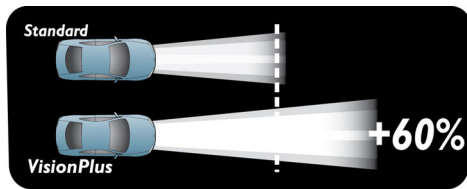

### 60% More light on the road

Light is a fundamental part of the driving experience and light is the first and only part of the safety circle that actually helps to prevent accidents.

Philips VisionPlus headlights project an up to 80+ ft longer beam than a standard halogen bulb. Thanks to an earlier recognition of obstacles and traffic signs, VisionPlus allows you to react quicker. Philips VisionPlus is the performance choice for safety conscious drivers.