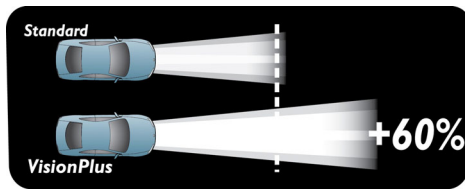

60% More light on the road

Light is a fundamental part of the driving experience and light is the first and only part of the safety circle that actually helps to prevent accidents. Philips VisionPlus headlights project an up to 80+ ft longer beam than a standard halogen bulb. Thanks to an earlier recognition of obstacles and traffic signs, VisionPlus allows you to react quicker. Philips VisionPlus is the performance choice for safety conscious drivers.