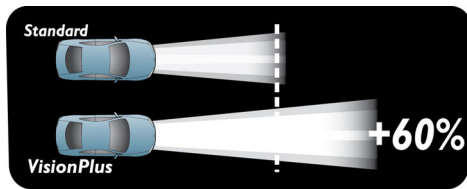

Light is a fundamental part of the driving experience and light is the first and only part of the safety circle that actually helps to prevent accidents. Philips VisionPlus headlights project an up to 80+ ft longer beam than a standard halogen bulb. Thanks to an earlier recognition of obstacles and traffic signs, VisionPlus allows you to react quicker. Philips VisionPlus is the performance choice for safety conscious drivers.