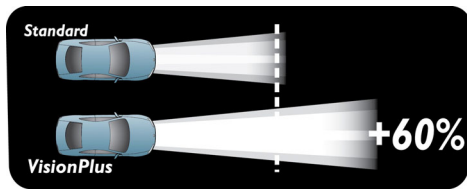

Highlights

60% More light on the road

Light is a fundamental part of the driving experience and light is the first and only part of the safety circle that actually helps to prevent accidents. Philips VisionPlus headlights project an up to 80+ ft longer beam than a standard halogen bulb. Thanks to an earlier recognition of obstacles and traffic signs, VisionPlus allows you to react quicker. Philips VisionPlus is the performance choice for safety conscious drivers.