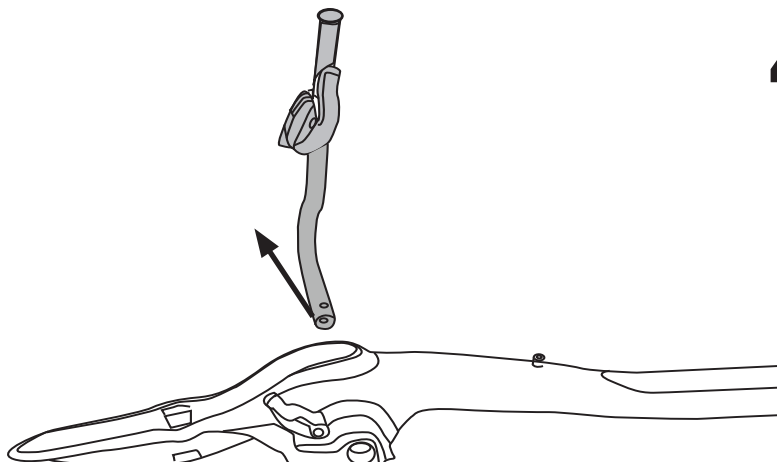

MONT BLANC®

MontBlanc BARRACUDA

WARNING !

- Read these instructions carefully before using the product for the first time.
- Assemble and fit the product using these instructions only.
- Keep instructions in car.
- Be sure to follow the national rules and legislations in force regarding method of application of load carrier and accessories.
- Do not assemble or use this product unless you have understood the fitting instruction.

2

3

4

5

6

7

min 20mm - max 80mm

8

9

10

11

210mm

270mm

2x

3x

4x

CHECK !

~200 km

Spare parts