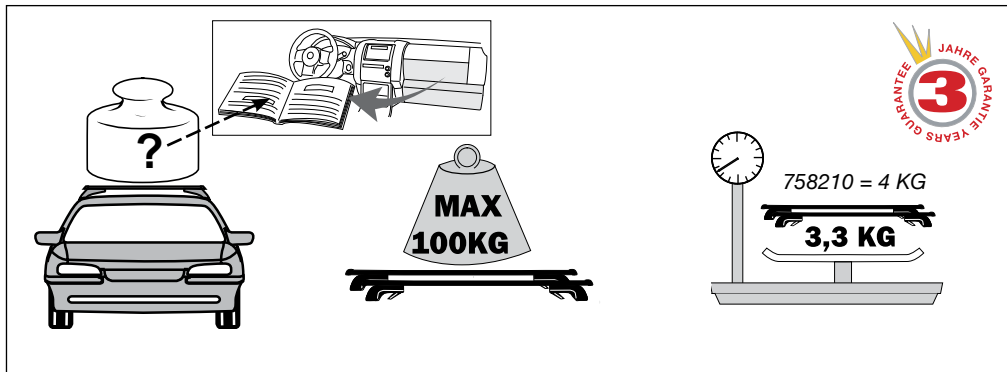

PERRYCRAFT ^{INC}

Roof Bars Easy Go 01 /fully assembled

RF 20 & RF 20 Alu

RF 20

RF 20Alu

Fitting instructions

WARNING !

- Read these instructions carefully before using the product for the first time.
- Assemble and fit the product using these instructions only.
- Keep instructions in car.
- Be sure to follow the national rules and legislations in force regarding method of application of load carrier and accessories.