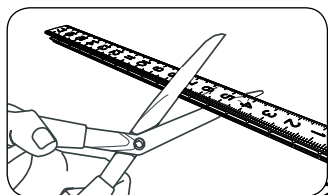

9

ReadyFit 20Alu

10

ReadyFit 20Alu