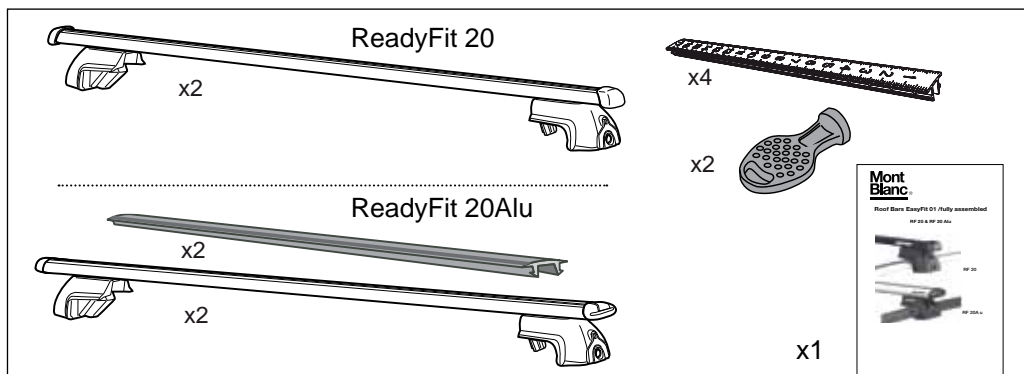

PERRYCRAFT ^{INC}

Roof Bars Easy Go 01 /fully assembled

RF 20 & RF 20 Alu

RF 20

RF 20Alu

Fitting instructions

WARNING !

- Read these instructions carefully before using the product for the first time.
- Assemble and fit the product using these instructions only.
- Keep instructions in car.
- Be sure to follow the national rules and legislations in force regarding method of application of load carrier and accessories.