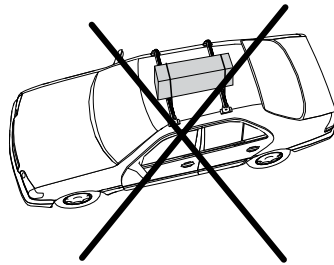

CHECK !

MAX

MAX

OK!

Spare parts

Accessories

Bike carrier Easy Go 02/roof

Roof box Easy Go 05

Bike carrier Easy Go 01/roof

*Dual Opening &
EaseMount*

Roof box Easy Go 07

Kayak holder Easy Go 02

Ski holder EasyGo 01

Accessories

Accessories