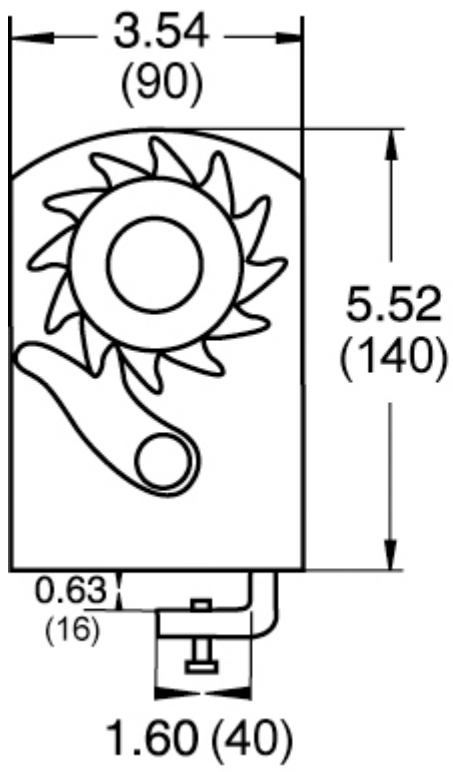

PEERLESS[®]
A **KITO** GROUP COMPANY

Item # Standard Bottom Mount Portable Web Winch (with 2 bolts), Winches

Standard Bottom Mount Portable Web Winch (with 2 bolts)

Design Factor

3:1

Finish

Black Powder

Weight Each

10.85 Lbs.

Factory Package

6

Working Load Limit (Lbs.)

6000

Working Load Limit (kg)

2722

Order Unit