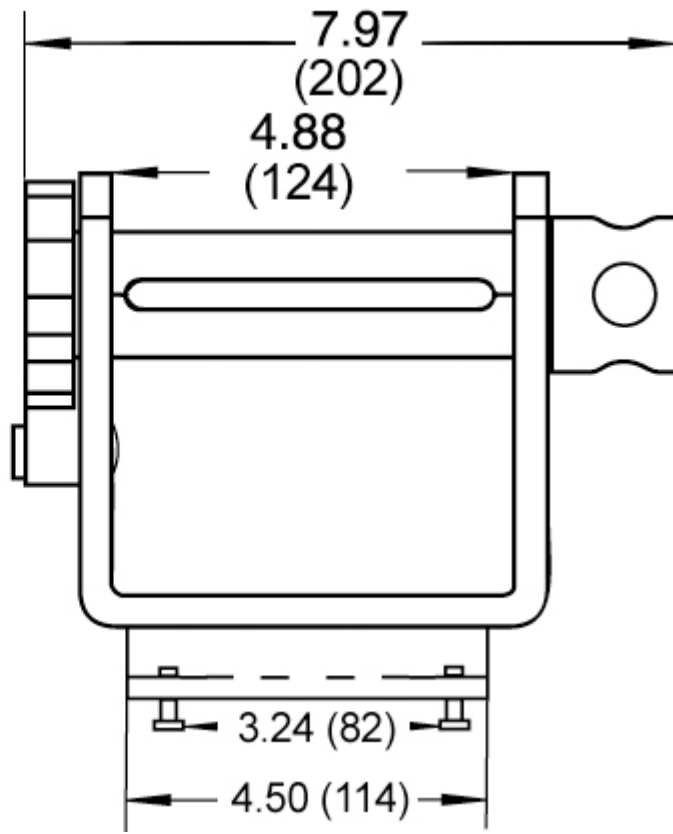

PEERLESS[®]
A **KITO** GROUP COMPANY

Item # Standard Bottom Mount Portable Web Winch (with 2 bolts), Winches

Standard Bottom Mount Portable Web Winch (with 2 bolts)

Design Factor

3:1

Finish

Black Powder

Weight Each

10.85 Lbs.

Factory Package

6

Working Load Limit (Lbs.)

6000

Working Load Limit (kg)

2722

Order Unit