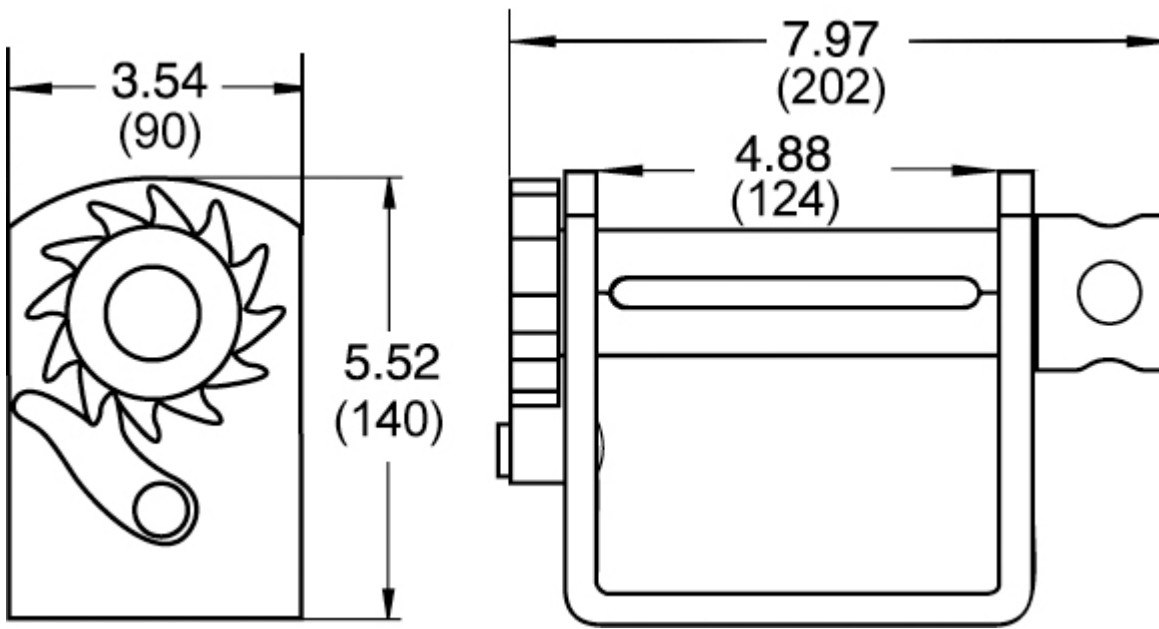

PEERLESS[®]
A **KITO** GROUP COMPANY

Item # Standard Bottom Mount Weld-On Web Winch, Winches

Standard Bottom Mount Weld-On Web Winch

Design Factor

3:1

Finish	Black Powder
Weight Each	9.5 Lbs.
Factory Package	6
Working Load Limit (Lbs.)	6000
Working Load Limit (kg)	2722
Order Unit	Each