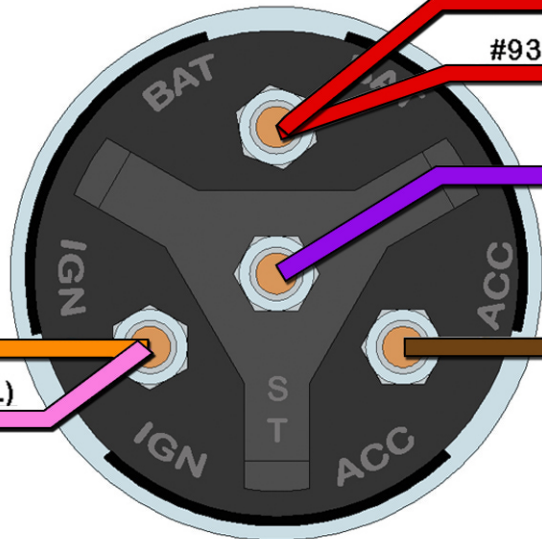

PAINLESS UNIVERSAL
IGNITION SWITCH

#80153

#934 TO IGNITION SWITCH POWER B+

#934 TO IGNITION SWITCH POWER B+

STARTER "S" TERMINAL
#919 IGNITION SWITCH "START"

#933 TO IGNITION
SWITCH "IGN" TERMINAL

#932 TO IGNITION
SWITCH ACCESSORY TERMINAL

#931 TO IGNITION SWITCH (COIL)