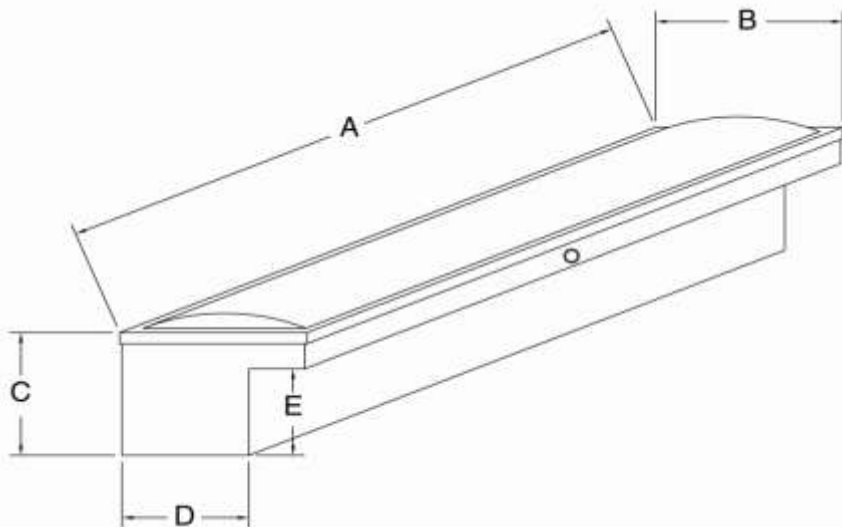

ELLIPSE OWENS TOOL BOXES
Diamond Tread Push Button Tool Boxes

Crossover Style	Dimensions (Inches)						Silver	Black
	A	B	C	D	E	F	Part	Part
Single-Lid								
All Full Size Except 5.5' Beds	71.5	20.75	13	10	61.5	18	56001	56001B
Full Size, Extra Wide and Deep	71.5	26.75	17.75	14.5	61.5	23.5	56005	56005B
Midsized, Dakota, Tacoma, except crew	63	20.75	13	10	53	18	56002	56002B
Downsize, Domestic	60	20.75	13	10	50	18	56003	56003B
Downsize, Imports	60	20.75	13	4.5/5/5	52/47.5	18	56004	56004B
Side Boxes								
48"	48	15.5	11	10.5	7.75		56201	56201B
56"	56	15.5	11	10.5	7.75		56202	56202B
72"	72	15.5	11	10.5	7.75		56203	56203B