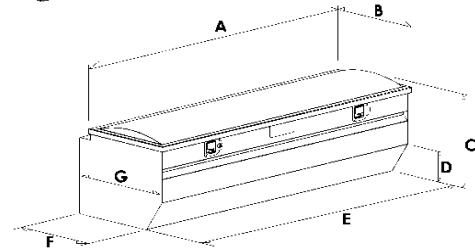

Chests

Chests

CHESTS	Dimensions (Inches)							Silver	Black
	A	B	C	D	E	F	G	Part	Part
RV Low-Profile Style and Utility									
60"/slant front	60.5	18	18.5	6	60	16.25	20	57401	57401B
60" Ford SD/02 Ddg Ram/slant sides	60.5	18	18.5	9.75	48	16	20	57408	57408B
36"	36	18	16			20		57403	57403B
44"	44	20	19			20		57404	57404B
Trailer Side Chest	48	10	14					57413	57413B
Trailer Tongue									
Deep 34"	33.75	19	18	17	57409	57409B			
Standard 35"	34.5	14.5	15.5	21	57410	57410B			
Deep 39"	39	18.5	16	21	57411	57411B			
Standard 49"	48.5	16.5	18.5	33.5	57412	57412B			
ATV									
Medium	34.5	12.5	9.5	34	57406	57406B			
Large	35.5	12.5	13	35	57407	57407B