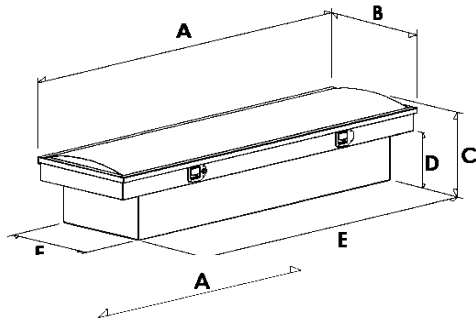

Crossover Boxes

Side Boxes

**OWENS ELLIPSE XPL SERIES**  
*Diamond Tread Paddle Latch Tool Boxes*

**Crossover Style Boxes**

CROSSOVER STYLE	Dimensions (Inches)						Silver	Black
	A	B	C	D	E	F	Part	Part
<b>Single-Lid</b>								
Full Size	71.5	20.75	15	9	61.5	18.25	57001	57001B
Full Size Low Profile	71.5	20.75	15	10.75	61.5	18.25	57501	57501B
Full Size Deep	71.5	20.75	19	13	61.5	18.25	57002	57002B
Full Size Deep Low Profile	71.5	20.75	19	14.75	61.5	18.25	57502	57502B
Full Size Low Profile Narrow & Deep	71.5	14.75	15	11.25	61.5	14	57512	57512B
Down Size	60	20.75	15	9	51.5	18.25	57003	57003B
Down Size Low Profile Narrow	60	12.75	13.5	9.25	51.5	10	57525	57525B
Down Size Low Profile Narrow & Deep	60	12.75	19	13	51.5	10	57526	57526B
Extra Wide & Deep	71.5	27	21.75	13.75	61.5	23.75	57008	57008B
Extra Wide & Deep Low Profile	71.5	27	19.5	13.75	61.5	23.75	57508	57508B
Dakota/05 Tacoma/Colorado-no crew	63	20.75	15	9	54.5	18.25	57007	57007B
Import Downsize	60	20.75	15	4.5/4.5	51.5/47.5	18.25	57009	57009B
<b>Side-Mount</b>								
Full Size 48"	48	15.5	12.25	7.625	47.25	10.5	57201	57201B
Full Size 56"	56	15.5	12.25	7.625	55.25	10.5	57202	57202B
Full Size 72"	72	15.5	12.25	7.625	71.25	10.5	57203	57203B