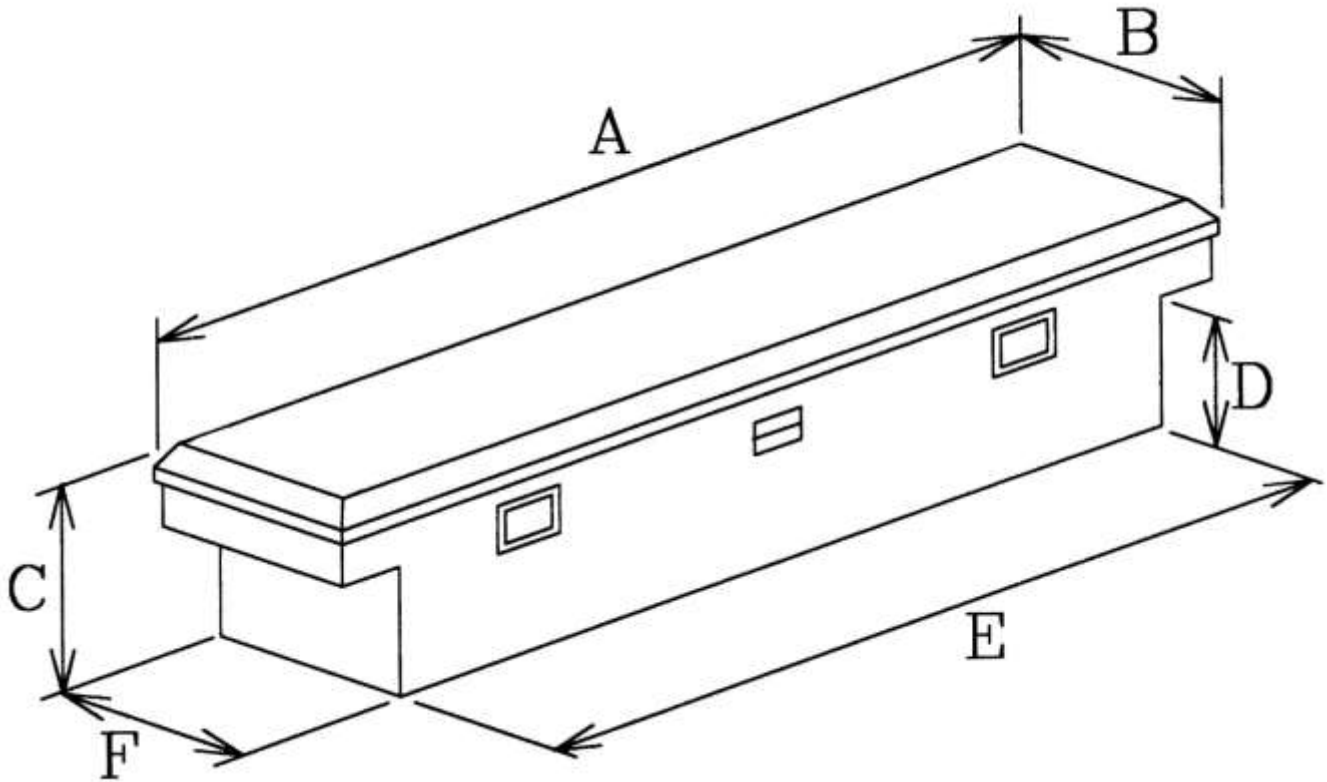

Scout II Series
Diamond Tread Paddle Latch Tool Boxes

CROSSOVER STYLE	Dimensions (Inches)						Silver	Black
	A	B	C	D	E	F	Part	Part
Scout II Low Profile								
Full Size	70.38	18.75	14.5	10.75	61.5	18.25	40221	40221B
Down Size	60	18.75	14.5	10.75	52	18.25	40222	40222B

Crossover
Box