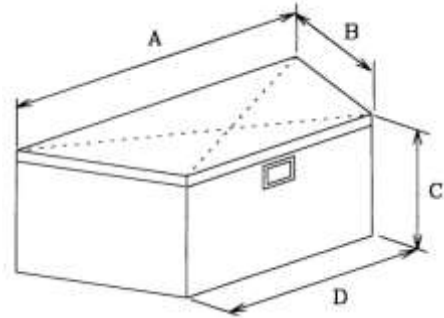

Trailer Tongue Box

Trailer Tongue Boxes

TRAILER TONGUE BOXES	Dimensions (inches)				Silver	Black
	A	B	C	D	Part	Part
Deep 34"	33.75	19	18	17	45003	45003B
Standard 35"	34.5	14.5	15.5	21	45001	45001B
Deep 39"	39	18.5	16	21	45004	45004B
Standard 49"	48.5	16.5	18.5	33.5	45002	45002B