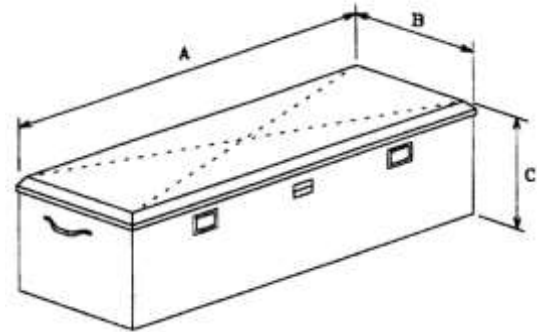

Marine Dock Box