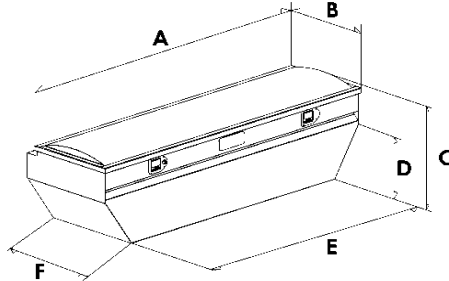

Crossover Box