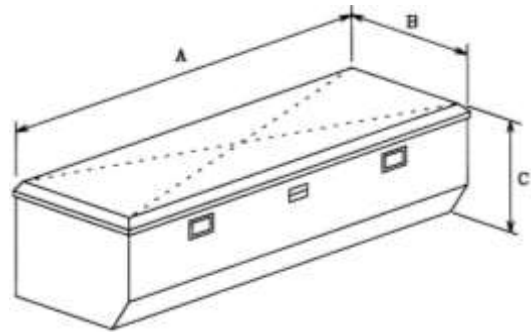

Garrison Series Diamond Tread Paddle Latch Tool Boxes

Chests

CHESTS	Dimensions			Silver	Black
	A	B	C	Part	Part
RV Low-Profile Style					
60"/slant front	60.50	20.50	19.00	44001	44001B
Ford SD 60"/slant sides	60.50	20.50	19.00	44008	44008B
02 Dodge Ram/slant sides	60.50	20.50	19.00	44008	44008B
55"/slant front	55.50	20.50	19.00	44002	44002B
5th Wheel Box	58.00	22.00	12.25	44024	44024B
5th Wheel Box - V Style	57.00	22.00	15.00	44026	44026B
Utility Chest					
Jeep Wrangler 09-C	29.00	12.00	16.00	44025	44025B
36"	36.00	20.50	16.00	44003	44003B
44"	44.00	20.50	19.00	44004	44004B
46.5"	46.50	19.0625	18.125	44029	44029B
Generator Box	38.00	25.00	24.00	44018C	
Electric Cord Storage Box	24.00	10.00	30.00	13141	
RV Chest					
60" no offset lid	60.00	20.50	20.00	44005	44005B
47" no offset lid	47.00	20.00	20.00	44021	44021B
Underbody					
24"	24.00	18.00	18.00	47001	47001B
36"	36.00	18.00	18.00	47002	47002B
48"	48.00	18.00	18.00	47003	47003B
Top Sider					
72"	72.00	12.25	16.00	46001	
90"	90.00	12.25	16.00	46002	
96"	96.00	14.00	20.00	46003	
Marine Dock-Boxes					
36"	36.00	20.50	16.00	44003	
44"	44.00	20.50	19.00	44004	
60"	60.00	20.50	20.00	44012	
Tote Boxes					
16"	7.25	16.00	6.75	44009	
24"	10.25	24.00	8.25	44010	
30"	10.25	30.00	8.25	44011	

Chests