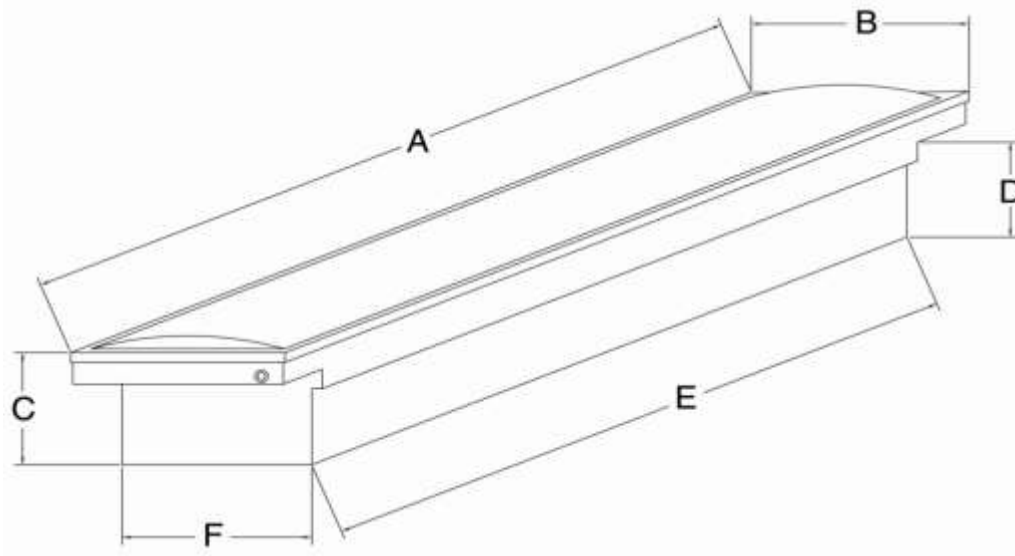

ELLIPSE OWENS TOOL BOXES
Diamond Tread Push Button Tool Boxes

Crossover Style	Dimensions (Inches)						Silver	Black
	A	B	C	D	E	F	Part	Part
Single-Lid								
All Full Size Except 5.5' Beds	71.5	20.75	13	10	61.5	18	56001	56001B
Full Size, Extra Wide and Deep	71.5	26.75	17.75	14.5	61.5	23.5	56005	56005B
Midsized, Dakota, Tacoma, except crew	63	20.75	13	10	53	18	56002	56002B
Downsize, Domestic	60	20.75	13	10	50	18	56003	56003B
Downsize, Imports	60	20.75	13	4.5/5/5	52/47.5	18	56004	56004B
Side Boxes								
48"	48	15.5	11	10.5	7.75		56201	56201B
56"	56	15.5	11	10.5	7.75		56202	56202B
72"	72	15.5	11	10.5	7.75		56203	56203B

Crossover Boxes