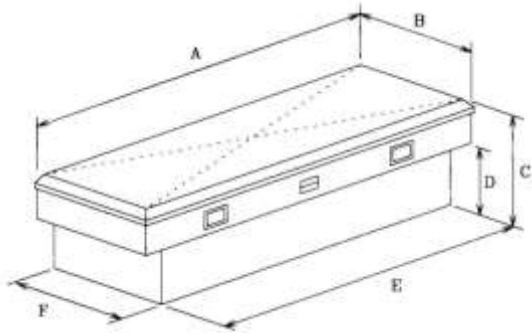

Garrison Series
Diamond Tread Paddle Latch Tool Boxes

Crossover Style Boxes

CROSSOVER STYLE	Dimensions (Inches)						Silver	Black
	A	B	C	D	E	F	Part	Part
Single-Lid								
Full Size	71.50	20.75	14.5	9	61.5	18.25	41016	41016B
Full Size and Super Duty Low Pro	71.50	20.75	14	10.75	61.5	18.25	41501	41501B
Full Size Deep	70.38	20.75	18.5	13	61.5	18.25	41002	41002B
Down Size	60	20.75	14.5	9	52	18.25	41003	41003B
Down Size Low Pro	60.38	20.5	14.38	10.63	51.38	18.13	41503	41503B
Ford Super-Duty/02 Dodge Ram 1500 - Standard Style	71.5	20.75	14.5	9	61.5	18.25	41016	41016B
Side-Mount								
Full Size 48"	48	12.25	13	7.63	47.25	7.63	42001	42001B
Full Size 60"	60	12.25	13	7.63	59.25	7.63	42002	42002B
Full Size 72"	72	12.25	13	7.63	71.25	7.63	42003	42003B

Crossover Box