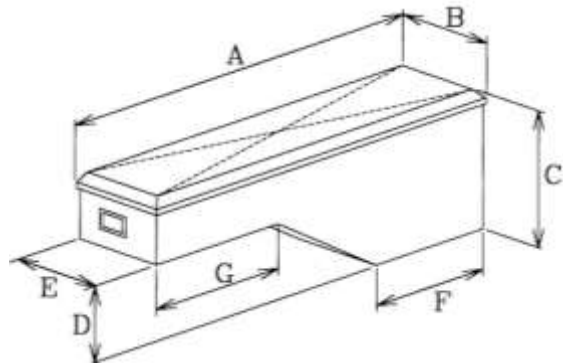

Garrison Series Diamond Tread Paddle Latch Tool Boxes

Chests

CHESTS	Dimensions			Silver	Black
	A	B	C	Part	Part
RV Low-Profile Style					
60"/slant front	60.50	20.50	19.00	44001	44001B
Ford SD 60"/slant sides	60.50	20.50	19.00	44008	44008B
02 Dodge Ram/slant sides	60.50	20.50	19.00	44008	44008B
55"/slant front	55.50	20.50	19.00	44002	44002B
5th Wheel Box	58.00	22.00	12.25	44024	44024B
5th Wheel Box - V Style	57.00	22.00	15.00	44026	44026B
Utility Chest					
Jeep Wrangler 09-C	29.00	12.00	16.00	44025	44025B
36"	36.00	20.50	16.00	44003	44003B
44"	44.00	20.50	19.00	44004	44004B
46.5"	46.50	19.0625	18.125	44029	44029B
Generator Box	38.00	25.00	24.00	44018C	
Electric Cord Storage Box	24.00	10.00	30.00	13141	
RV Chest					
60" no offset lid	60.00	20.50	20.00	44005	44005B
47" no offset lid	47.00	20.00	20.00	44021	44021B
Underbody					
24"	24.00	18.00	18.00	47001	47001B
36"	36.00	18.00	18.00	47002	47002B
48"	48.00	18.00	18.00	47003	47003B
Top Sider					
72"	72.00	12.25	16.00	46001	
90"	90.00	12.25	16.00	46002	
96"	96.00	14.00	20.00	46003	
Marine Dock-Boxes					
36"	36.00	20.50	16.00	44003	
44"	44.00	20.50	19.00	44004	
60"	60.00	20.50	20.00	44012	
Tote Boxes					
16"	7.25	16.00	6.75	44009	
24"	10.25	24.00	8.25	44010	
30"	10.25	30.00	8.25	44011	

Wheel Well Boxes

WHEEL WELL BOXES	Dimensions (Inches)							Silver	Black
	A	B	C	D	E	F	G	Part	Part
Medium	38.75	10.25	16.50	9	9.5	16	16	42004	42004B
Large	38.75	10.25	20.00	12.5	9.5	14	16	42005	42005B

ATV Utility Boxes

ATV UTILITY BOXES	Dimensions			Silver	Black
	A	B	C	Part	Part
Small	12.00	32.00	6.00	44016	44016B
Medium	12.00	34.00	9.00	44006	44006B
Large	12.00	35.00	12.50	44007	44007B