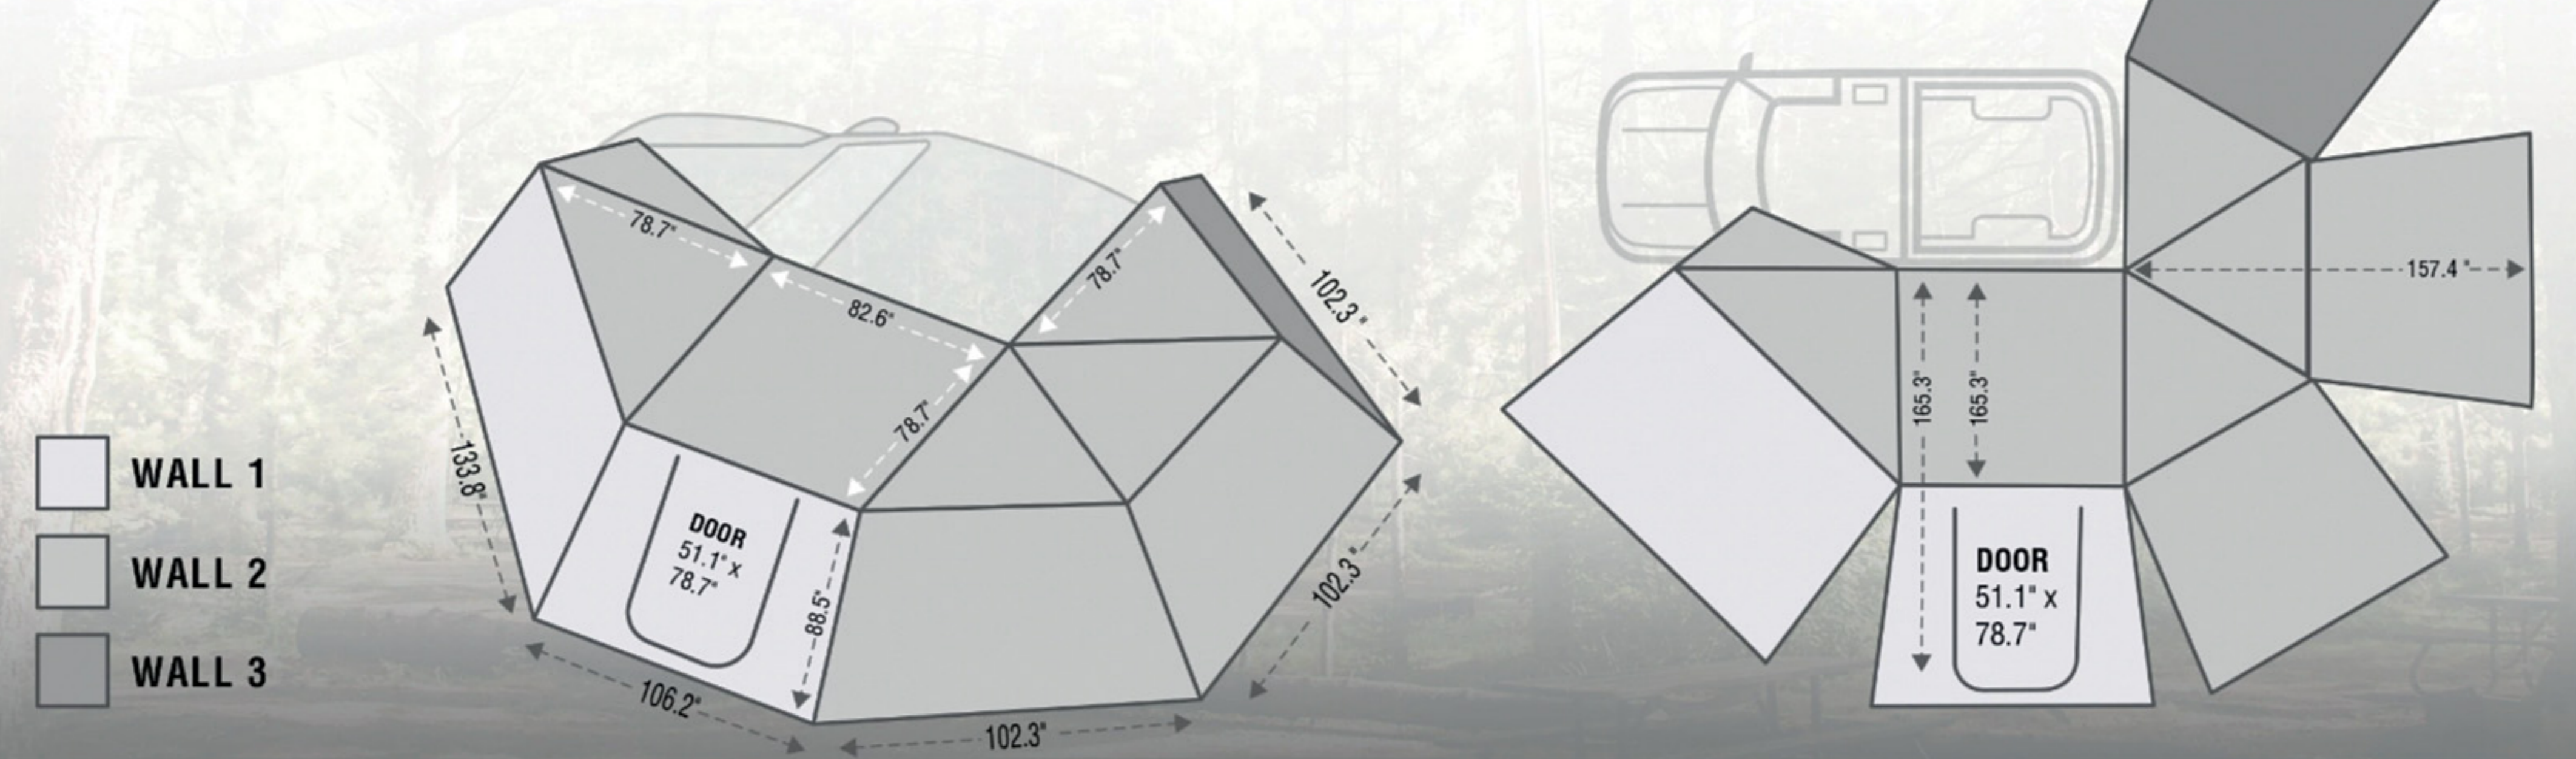

NOMADIC 270 AWNING

Nomadic Awning Wall 1,2 & 3

Nomadic 270 awning enclosure to protect you from Wind, Rain, Sun and Extreme Weather conditions. Completely zips in and extends your Nomadic 270 Awning to the ultimate shelter. Set up is quick and comes with travel bag for easy stowing.