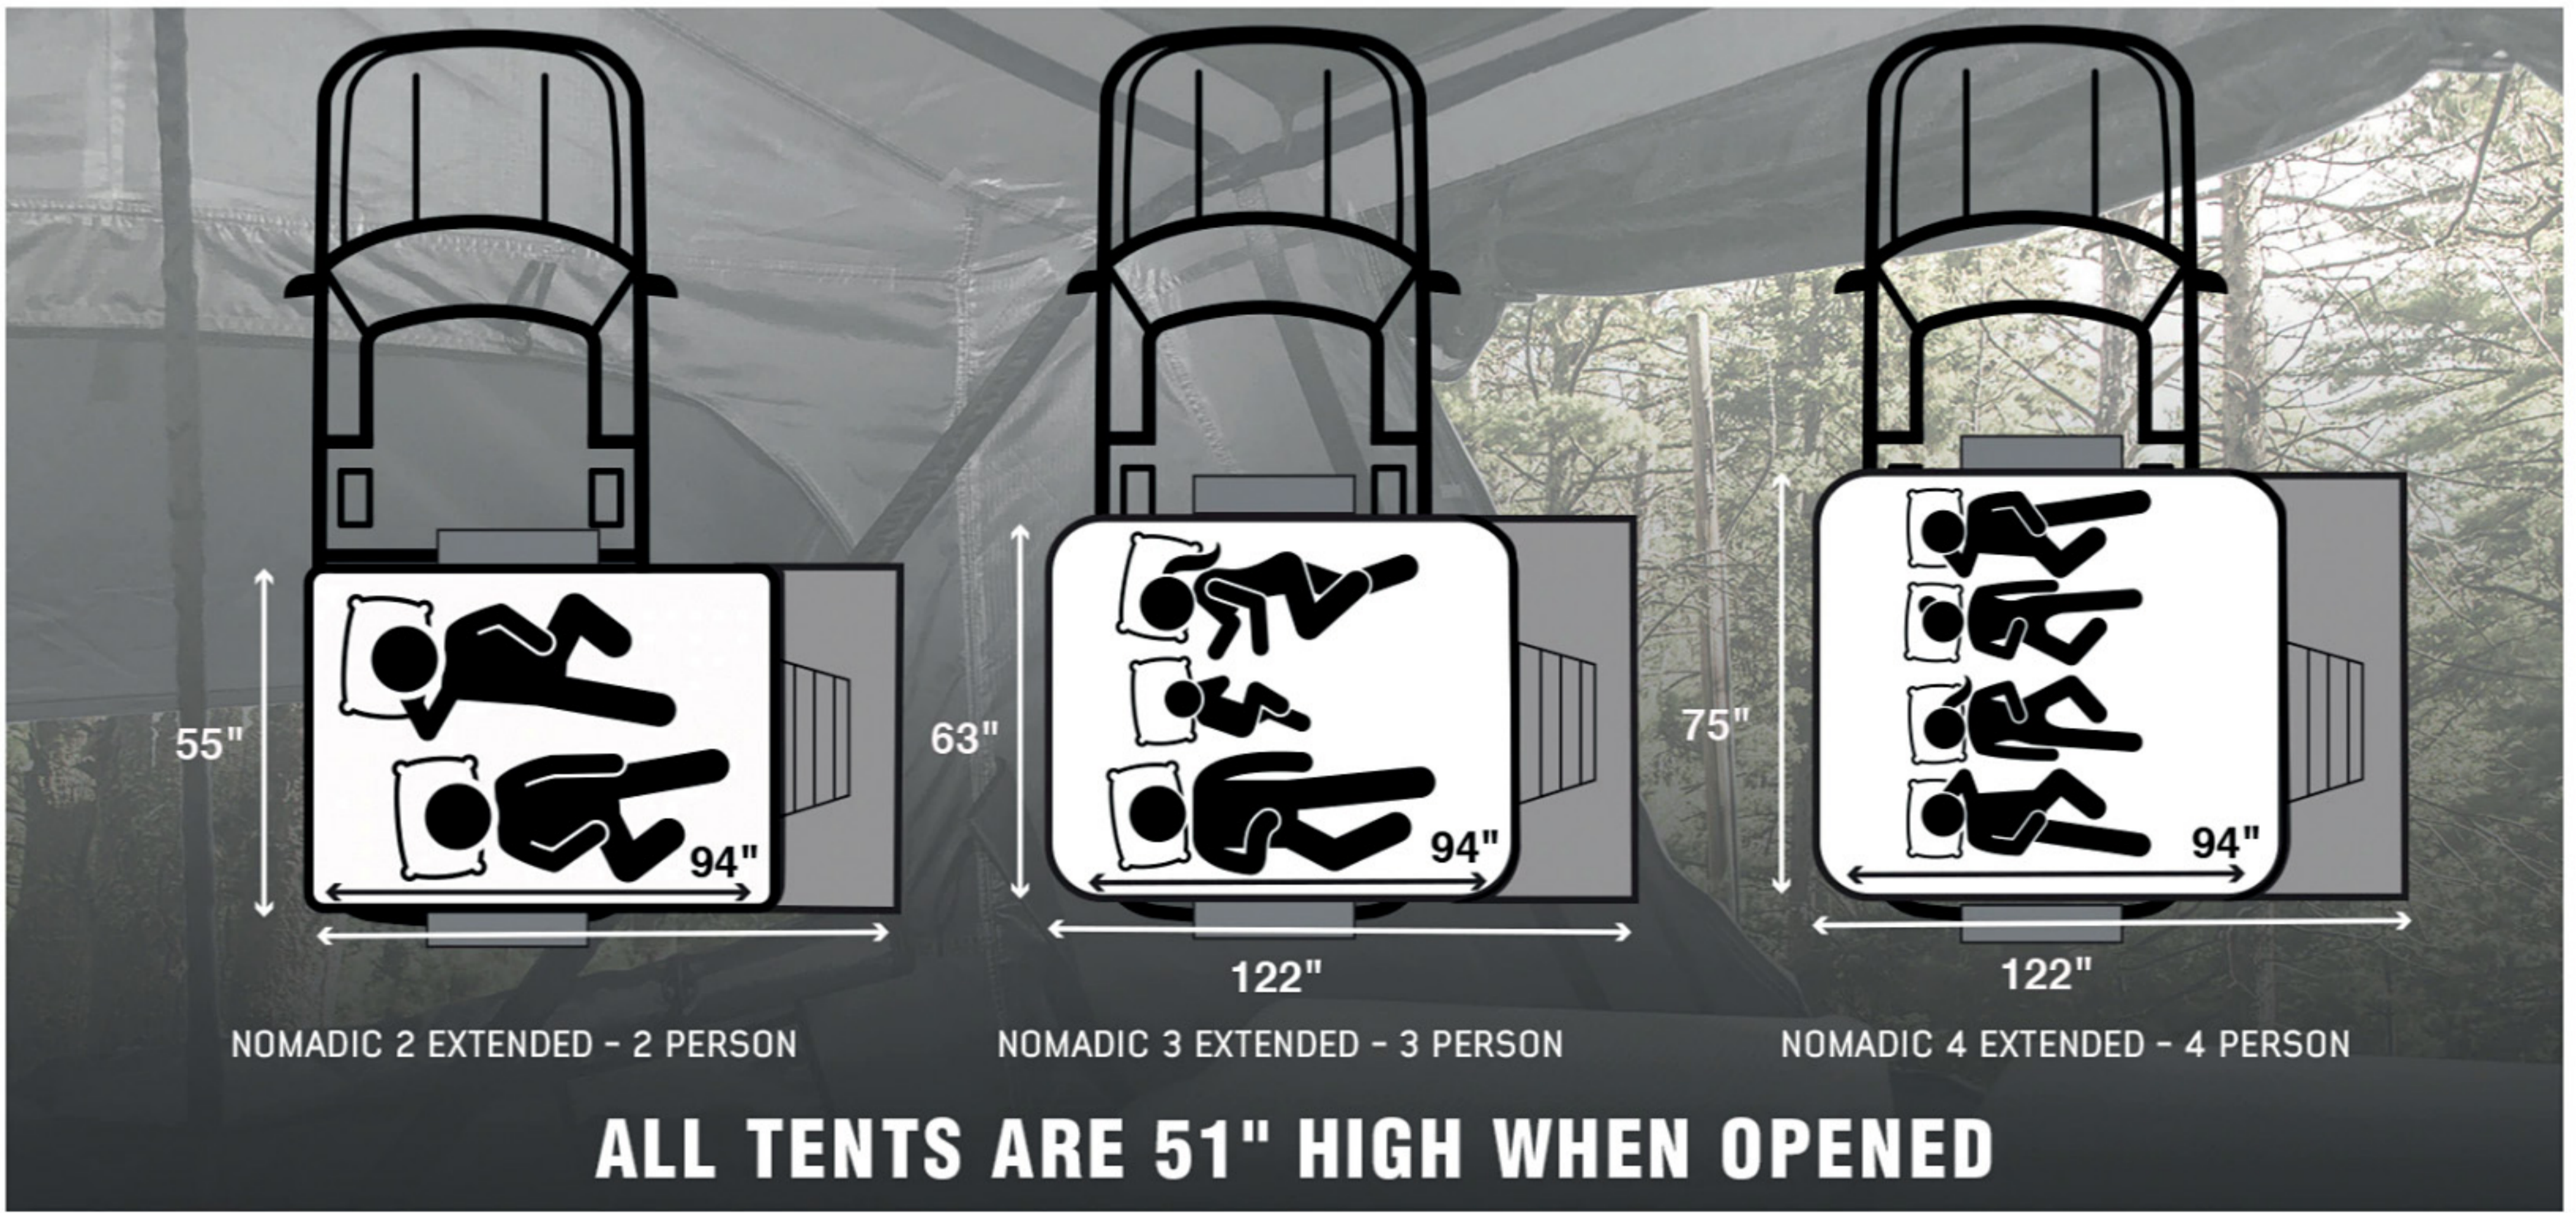

**Features:** Marine Grade 600D Rip-Stop Polyester Cotton Canvas Water Proof Body, 420D Polyester Oxford Waterproof Rain Fly, 110g Fade-less Gaze Breathable Windows, 3" High Density Foam Mattress with Quilted Cotton Cover, Insulated Base, Marine Grade Stainless Steel Hardware, 1000g Transportation Cover, Tubular Telescoping Ladder, Six Built In Storage Pockets, Storage Loft, Power Bank Pouch, Hand Held LED Light, LED Velcro Strip & Bonus Pack

### What's Included & Features:

<b>Rain-Fly Sheet</b>	Manufactured from a 420D Polyester Oxford Waterproof Material	<b>Shoe Bag</b>	Large Internal Pouch With Two External Storage Pouches
<b>Tent Body</b>	Manufactured out of 600D Rip Stop Polyester Cotton Canvas Waterproof Material	<b>Size Closed</b>	63" x 47" x 14 (WxLxH)
<b>Doors &amp; Windows</b>	110g Environmental Fadeless Gaze Breathable	<b>Size Open</b>	63" x 122" x 51 (WxLxH)
<b>Mattress</b>	3" High Density Foam Mattress with Washable Cotton Cover	<b>Sleeping Foot Print</b>	63" x 94.5" (WxL)
<b>Poles</b>	Aluminum Anodize Light Weight Construction	<b>Sleeping Capacity</b>	3 Plus
<b>Straps</b>	Heavy Duty Ballistic Nylon	<b>Storage Fixed</b>	Internal 6 built in Large Pockets
<b>Base</b>	Insulated One Piece 6061 Aluminum	<b>Storage Portable</b>	Loft Storage & Battery Bank Storage
<b>Hinges</b>	Marine Grade Stainless Steel	<b>Hand Light</b>	Portable Hand Held LED Light With Clip & Magnet
<b>Transportation Cover</b>	1000G PVC Cover With Heavy Duty Straps - Black	<b>Fixed Light</b>	40" LED Light Strip Plus Into Standard USB
<b>Ladder</b>	96" Tubular Adjustable With Locking Strap	<b>Warranty</b>	4 Year Limited Warranty
<b>Color</b>	White Body With Dark Gray Top		