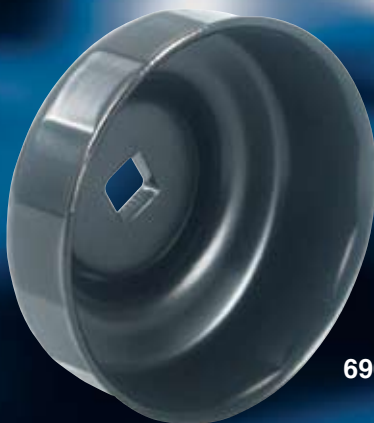

Subaru Oil Filter Socket—66.5 mm, 14 Flutes

- Socket fits between the exhaust manifold and the oil filter for easy removal and installation of the filter.
- Works on 2003–newer Subaru vehicles having the 2.5L 4-cylinder, turbo engine.

No. 6905 – Subaru oil filter socket, 66.5 mm, 14 flutes. Wt., 4 oz.

6905