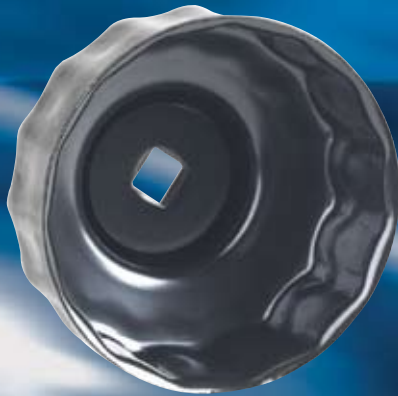

# OTC Oil Filter Sockets

## Domestic & Import Sockets

6901

Similar to  
Kent-Moore  
No. J-29142.

### GM Oil Filter Socket—74 mm, 15 Flutes

- Works on 1999–2002 Olds Intrigue and 2001–'02 Olds Aurora
- This is a required tool to remove the oil filter cap from the oil pan to access the filter cartridge.