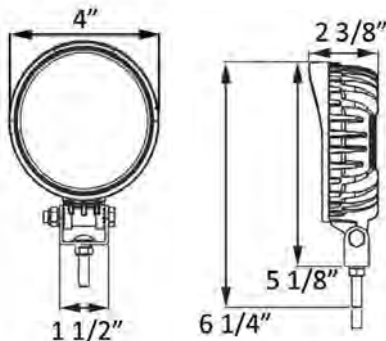

TLL44FB Series

Opti-Brite™ 6-LED Round Work Light

- Heavy duty design with powder coated, die cast aluminum housing and polycarbonate lens
- Low profile design - only 2 inches deep
- Dual power: use with 12VDC and 24VDC systems
- Stainless steel hardware
- 14-gauge, 10" lead and ground wire
- IP69K rating - impervious to water and dust intrusion
- Lifetime LED warranty

TLL44FB 6-LED work light, flood beam

TLL144FSL 6-LED work light, flood beam; window retail box

MATERIALS: Polycarbonate lens and housing
VOLT/AMP: 12.8VDC - 1.1A, 24VDC - 0.48A
WT/DIMS: 0.98 lbs / 4" x 6.281" x 2.375"
WARRANTY Lifetime LED Warranty

Lumen Rating Raw: 1200 lm
Effective: 720 lm

TLL144FSL

LED LIFETIME WARRANTY
NO BULBS TO REPLACE, EVER!