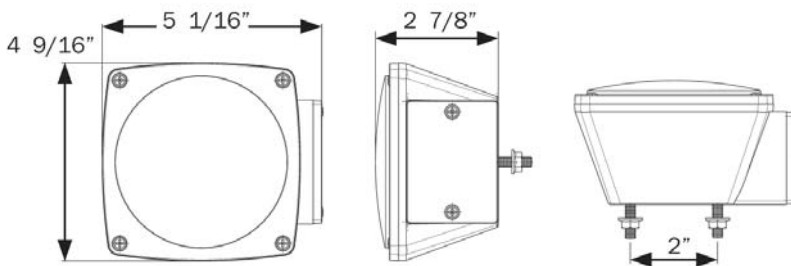

LED LIFETIME WARRANTY
NO BULBS TO REPLACE EVER!