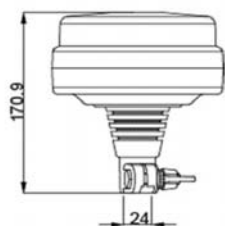

UNIVERSALE

LED

Lampada rotante **arancio**
Orange revolving beacon

DX RH

SX LH

2.47.076.00

Lampada rotante **blu**
Blue revolving beacon

DX RH

SX LH

2.47.078.00

Base magnetica | *Magnetic base*
Cavo spiralato lungo metri 3 | *3 MT. long coiled cable*
Spinotto accendino | *Lighter plug*
Attacco a tubo | *Fitting plug tube*

Voltaggio 10-30V DC | *Voltage 10-30V DC*

12 **LEDs** Hight Power STD

Potenza assorbita da 14w a 28w
Power consumption from 14w to 28w

Calotta in policarbonato trasparente
Clear polycarbonate cover