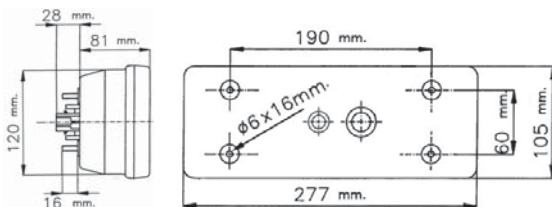

EUROCARGO

'91 → '03

Fanale posteriore / <i>Rear lamp</i>	DX RH	1.44.056.06
Fanale posteriore / <i>Rear lamp</i>	SX LH	1.44.057.07
Trasparente / <i>Lens</i>	DX RH	1.44.050.28
	SX LH	1.44.051.29

Funzioni / Functions	5
Servizi	Direzione / Posizione / Stop SX Retromarcia / DX Retronebbia / Catadiottro
Services	Repeater / Parking / Stop / Rear fog lamp / Reflector
Fissaggio / Fixing	4 perni / 4 pivots
Lampade / Bulbs	3 x P21W - 2 x R5W