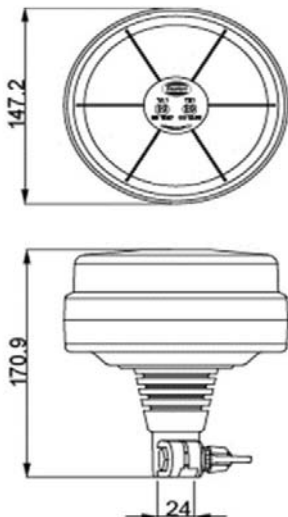

Lampada rotante **blu**
Blue revolving beacon

DX RH

2.47.074.00

SX LH

Base per fissaggio innesto tubolare
Base for fitting plug tube

Voltaggio 10-30V DC | *Voltage 10-30V DC*

12 **LEDs** Hight Power STD

Potenza assorbita da 14w a 28w
Power consumption from 14w to 28w

Calotta in policarbonato trasparente
Clear polycarbonate cover