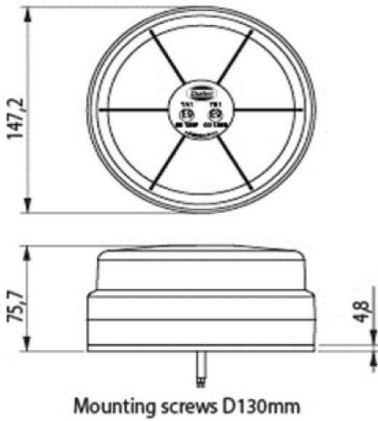

Lampada rotante **blu**
Blue revolving beacon

DX RH

2.47.070.00

SX LH

fissaggio 3 viti | *3 screws fixing*

Voltaggio 10-30V DC | *Voltage 10-30V DC*

12 **LEDs** Hight Power STD

Potenza assorbita da 14w a 28w
Power consumption from 14w to 28w

Calotta in policarbonato trasparente
Clear polycarbonate cover