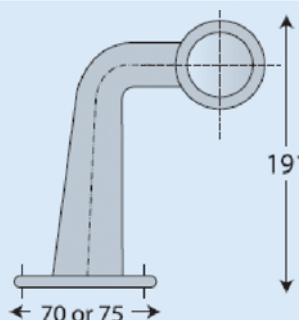

UNIVERSALE

LED

Fanale ingombro braccio gomma **rosso/incolore** DX RH **2.43.078.81**
Side marker with red/clear rubber arm SX LH **2.43.079.81**

3 LED 12/24 VOLT

UNIVERSALE

LED

Fanale ingombro braccio gomma **rosso/incolore** DX RH **2.43.076.81**
Side marker with red/clear rubber arm SX LH **2.43.077.81**

3 LED 12/24 VOLT

UNIVERSALE

SUPERPOINT

Fanale ingombro con cavo cm 75 DX RH **7.43.050.00**
Side marker with 75 cm cable SX LH **7.43.051.00**

UNIVERSALE

Fanale ingombro braccio in gomma DX RH **2.43.050.00**
Side marker rubber arm SX LH **2.43.051.00**

Rosso - incolore con cavo 50 cm
Red - clear lens with with cable 50 cm