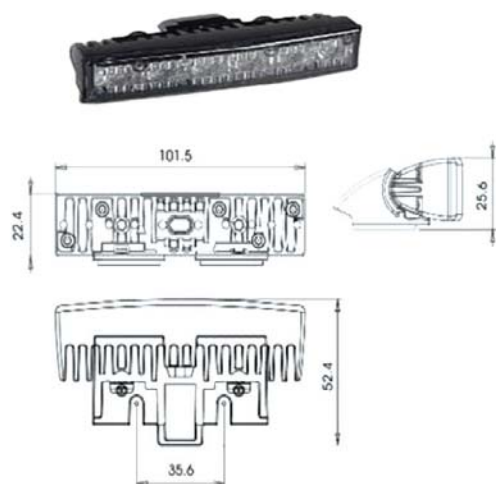

Fanale anteriore Flashing 6 **LED incolore** 10-30V

DX RH

2.47.086.80

Flashing front lamp
clear 6 LED 10-30V

SX LH

UNIVERSALE

mm 144,8x26,9