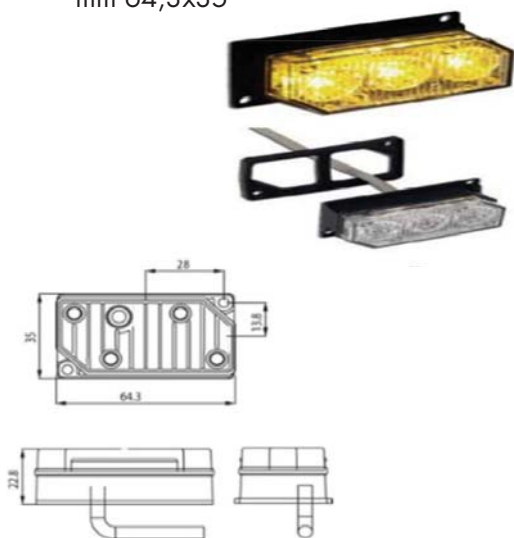

UNIVERSALE

mm 64,3x35

Fanale anteriore Flashing 3 **LED arancio** 10-30V
Flashing front lamp **orange 3 LED** 10-30V

DX RH
SX LH

2.47.080.80

Fanale anteriore Flashing 3 **LED blu** 10-30V
Flashing front lamp **blue 3 LED** 10-30V

DX RH
SX LH

2.47.081.80

Fanale anteriore Flashing 3 **LED incolore** 10-30V
Flashing front lamp **clear 3 LED** 10-30V

DX RH
SX LH

2.47.082.80

UNIVERSALE

mm 101,5x22,4