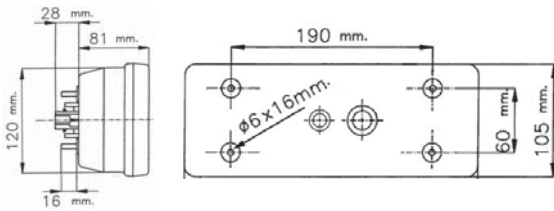

EUROCARGO

'91 → '03

Fanale posteriore / <i>Rear lamp</i>	DX RH	1.44.056.00
Fanale posteriore / <i>Rear lamp</i>	SX LH	1.44.057.00
Trasparente / <i>Lens</i>	DX RH	1.44.050.20
	SX LH	1.44.051.20

Funzioni / Functions	5
Servizi	Direzione / Posizione / Stop DX Retromarcia / SX Retronebbia / Catadiottro
Services	Repeater / Parking / Stop / Reversing lamp / Reflector
Fissaggio / Fixing	4 perni / 4 pivots
Lampade / Bulbs	3 x P21W - 2 x R5W

Connettore Connector	3.49.058.00	
	3.49.060.00