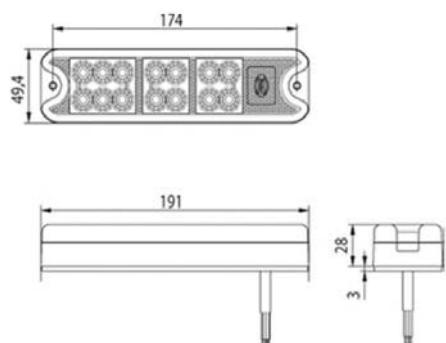

UNIVERSALE

4 FUNZIONI

LED

Fanale posteriore / <i>Rear lamp</i> 4 Funzioni: Pos. | Stop | direzione | retromarcia <i>4 Functions: repeater | stop | parking | reversing lamp</i>	DX RH SX LH	2.44.212.80
Fanale posteriore / <i>Rear lamp</i> 4 Funzioni: Pos. | Stop | direzione | retronebbia <i>4 Functions: repeater | stop | parking | rear fog lamp</i>	DX RH SX LH	2.44.213.80
18 Ld		
Base piana | <i>Flate base</i>		
Voltaggio 10-30V DC | <i>Voltage 10-30V DC</i>		
14 LED