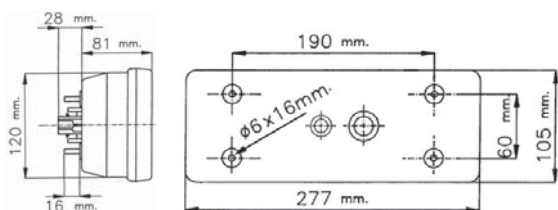

IVECO

EUROTECH

'93 →

Fanale posteriore / <i>Rear lamp</i>	DX RH	1.44.060.00
	SX LH	1.44.061.00
Con luce targa / <i>With number plate light</i>	SX LH	1.44.063.01
Trasparente / <i>Lens</i>	DX RH	1.44.052.20
	SX LH	1.44.053.20

Funzioni / <i>Functions</i>	6
Servizi	Direzione / Posizione / Stop / Retronebbia / Retromarcia / Catadiottro
Services	Repeater / Parking / Stop / Reversing lamp / Rear fog lamp / Reflector
Fissaggio / <i>Fixing</i>	4 perni / 4 pivots
Lampade / <i>Bulbs</i>	5 x P21W - 2 x R5W

Connettore
Connector

3.49.058.00

3.49.060.00

IVECO

TURBOSTAR

'83 →