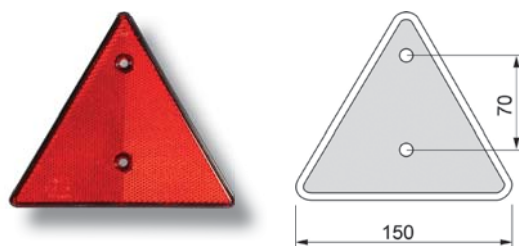

UNIVERSALE

RIMORCHI - TRAILERS

Rosso con 2 fori
Red 2 screw fixing

4.46.074.90

Interasse 70 mm / *Distance between centers 70 mm*