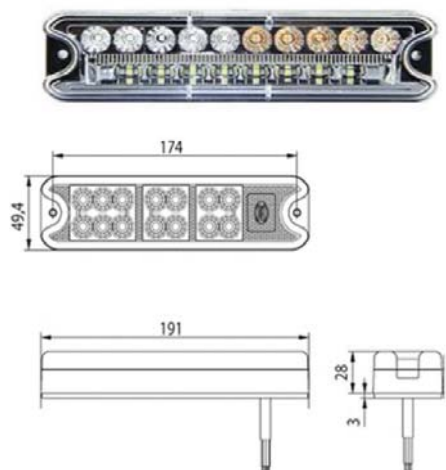

UNIVERSALE

4 FUNZIONI

LED

Fanale posteriore / <i>Rear lamp</i> 4 Funzioni: Pos. | Stop | direzione | retromarcia <i>4 Functions: repeater | stop | parking | reversing lamp</i>	DX RH SX LH	2.44.212.80
Fanale posteriore / <i>Rear lamp</i> 4 Funzioni: Pos. | Stop | direzione | retronebbia <i>4 Functions: repeater | stop | parking | rear fog lamp</i>	DX RH SX LH	2.44.213.80
18 Ld		
Base piana | <i>Flate base</i>		
Voltaggio 10-30V DC | <i>Voltage 10-30V DC</i>		
14 LED