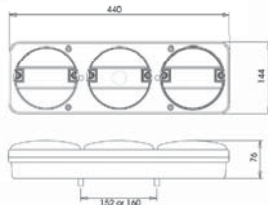

UNIVERSALE

5 FUNZIONI | 5 FUNCTIONS

LED

Fanale posteriore 9V - 33V <i>Rear lamp 9V - 33V</i>	DX RH	2.44.082.80
	SX LH	2.44.083.80
Funzioni / <i>Functions</i>	5	
Servizi	Direzione / Posizione / Stop / Sinistro Retronebbia/ Destra Retromarcia / Ingombro arancio	
Services	Repeater/Parking/Stop/SX Reversing lamp/DX Rear fog lamp/Side marker	
Fissaggio / <i>Fixing</i>	2 perni / 2 pivots	
	Connettore <i>Connector</i>	3.49.070.00

UNIVERSALE

COBINO