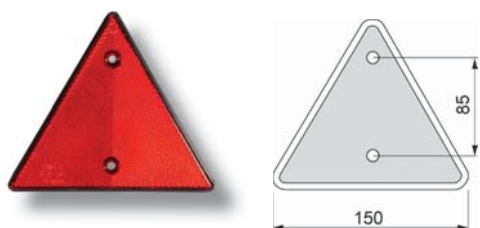

UNIVERSALE

RIMORCHI - TRAILERS

Rosso con 2 fori
Red 2 screw fixing

4.46.076.90

Interasse 85 mm / *Distance between centers 85 mm*