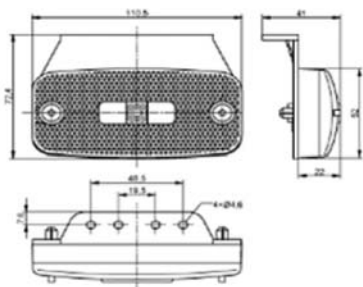

2.43.194.80

con cavo mm 500 **12/24VOLT**
with 500 mm 12/24 VOLT

UNIVERSALE

mm 95x30

Segnalatore **LED arancio** con staffa
Orange LED markers with bracket
cavo mm 60 e rubacorrente **12/24 VOLT**
with 60 mm cable and cable clamp 12/24 VOLT