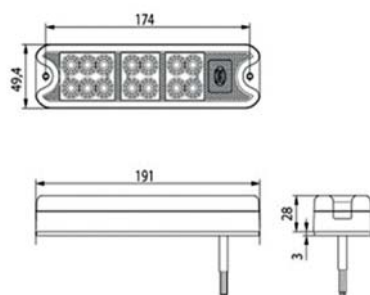

Fanale posteriore / <i>Rear lamp</i>	DX RH SX LH	2.44.210.80
3 Funzioni: Pos.Stop | direzione | catadiottro <i>3 Functions: parking stop | repeater | with reflex reflector</i>		
Base piana | <i>Flate base</i>		
Voltaggio 10-30V DC | <i>Voltage 10-30V DC</i>		
14 LED