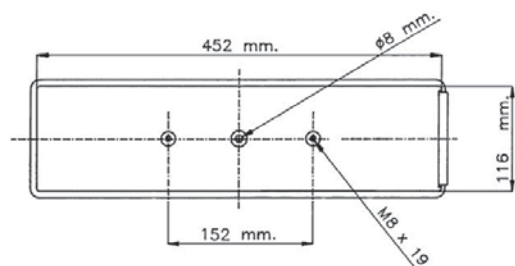

UNIVERSALE

CHEREAU RIMORCHIO

Fanale posteriore / <i>Rear lamp</i>	DX RH	4.44.088.00
	SX LH	4.44.089.00
Trasparente / <i>Lens</i>	DX RH	4.44.088.20
	SX LH	4.44.089.20
Funzioni / Functions	7	
Servizi	Direzione/Posizione/Stop/Retronebbia/Retromarcia/Ingombro arancio/Catadiottro	
Services	Repeater / Parking / Stop / Reversing lamp / Rear fog lamp / Side marker	
Fissaggio / Fixing	2 perni / 2 pivots	
Lampade / Bulbs	4 x P21W - 3 x R5W