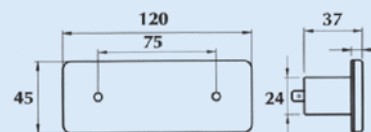

2.43.062.40

Portalampane / Light bulb holder

2.43.064.18

UNIVERSALE

Fanale ingombro
side marker

2.43.066.40

Portalampane / Bulb holder

2.43.064.18