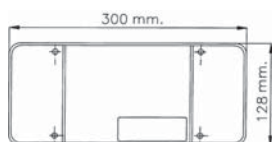

UNIVERSALE