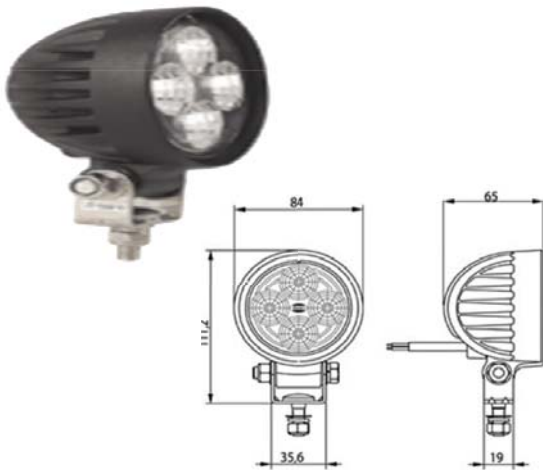

UNIVERSALE

LED

Faro lavoro / *Work lamp*

DX RH

Flusso luminoso 600 Lumen
Luminous Flux 600 Lumen

SX LH

3.47.064.00

Voltaggio 10-30V DC | *Voltage 10-30V DC*
4 **LED** 3W