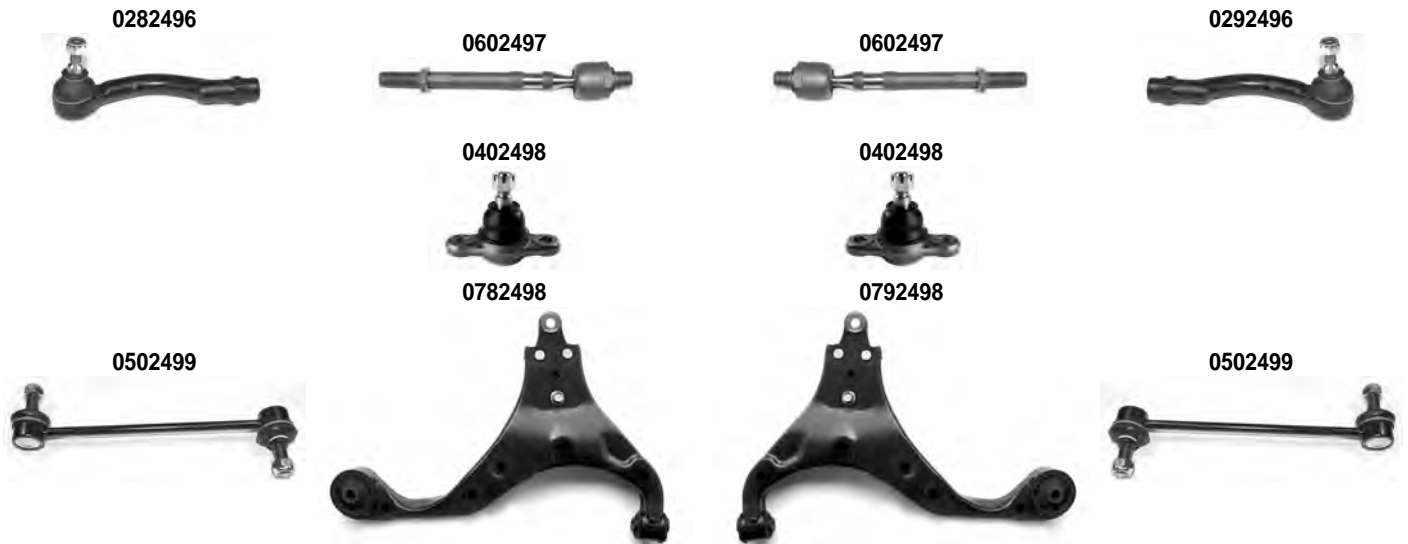

DESTRO
RIGHT

SINISTRO
LEFT

TUCSON
TUCSON

JM
TLE

08/2004 > 2010
05/2015 >

Asse Anteriore

Front Axle

Asse Posteriore

Rear Axle