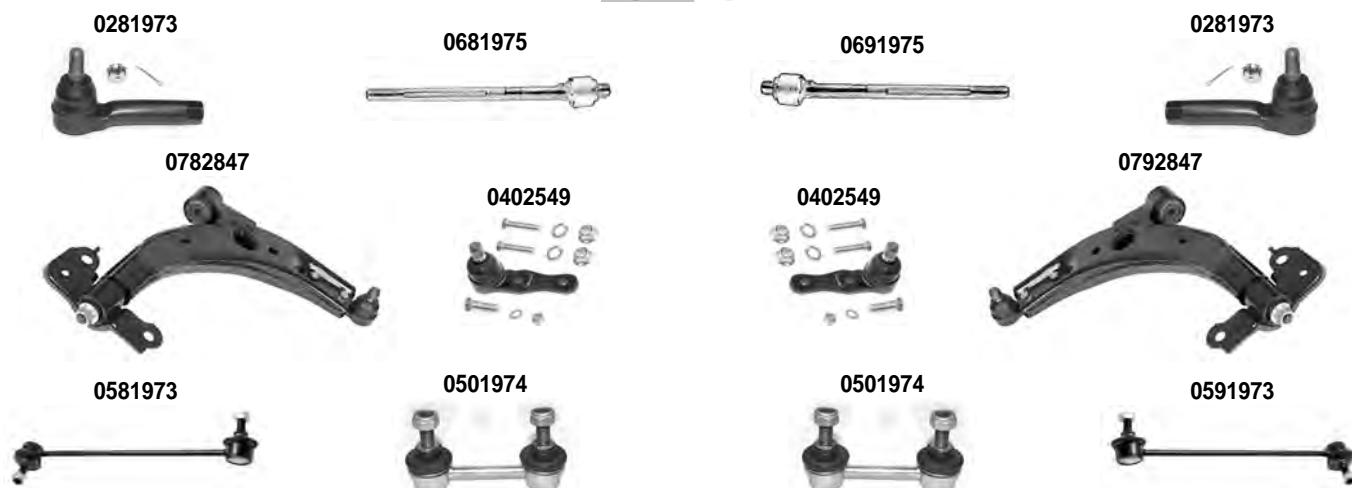

DESTRO
RIGHT

SINISTRO
LEFT

SHUMA I SHUMA I SHUMA II SHUMA II	FB BERLNA (SALOON) FB FB BERLNA (SALOON) FB	03/1996 > 10/2001 10/1997 > 03/2001 05/2001 > 05/2004 05/2001 > 08/2004

Asse Anteriore

Front Axle

Asse Posteriore

Rear Axle