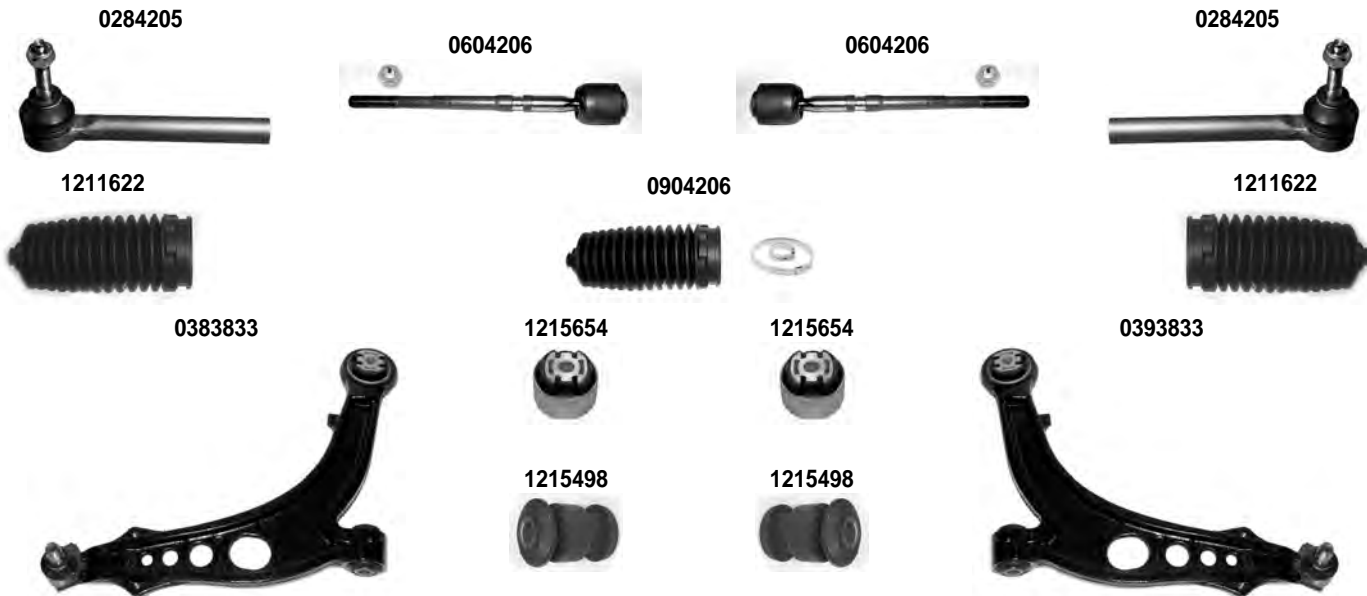

YPSILON

DESTRO
RIGHT

SINISTRO
LEFT

YPSILON	843	2003 > 2011

Asse Anteriore

Front Axle

OCAP	O.E.			
0284205	77362381	TESTA STERZO TIE ROD END		RHT M12x1,5
0383833	50703231	BRACCIO OSCILLANTE TRACK CONTROL ARM		
0393833	50703232	BRACCIO OSCILLANTE TRACK CONTROL ARM		
0604206	77362380	SNODO ASSIALE AXIAL JOINT		RHT M12x1,5
0904206	77362382	KIT CUFFIA STERZO STEERING GAITER KIT		
1211622	77362382 *	CUFFIA STERZO STEERING GAITER		
1215498	-	SILENTBLOCK CENTRALE CENTRAL BUSHING		
1215654	-	SILENTBLOCK ESTREMO OUTER BUSHING