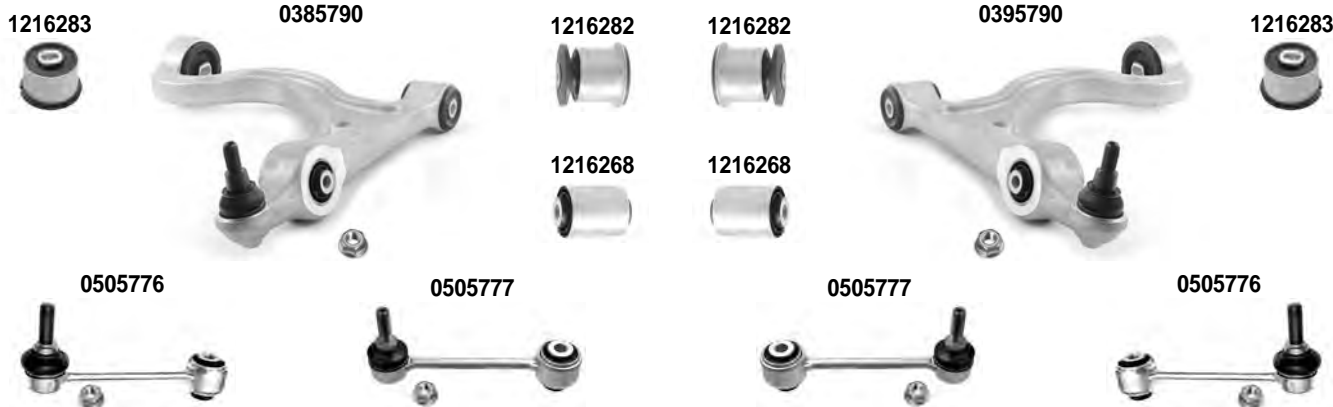

DESTRO
RIGHT

SINISTRO
LEFT

PANAMERA

970

09/2009 > 2016

Asse Anteriore

Front Axle

Asse Posteriore

Rear Axle