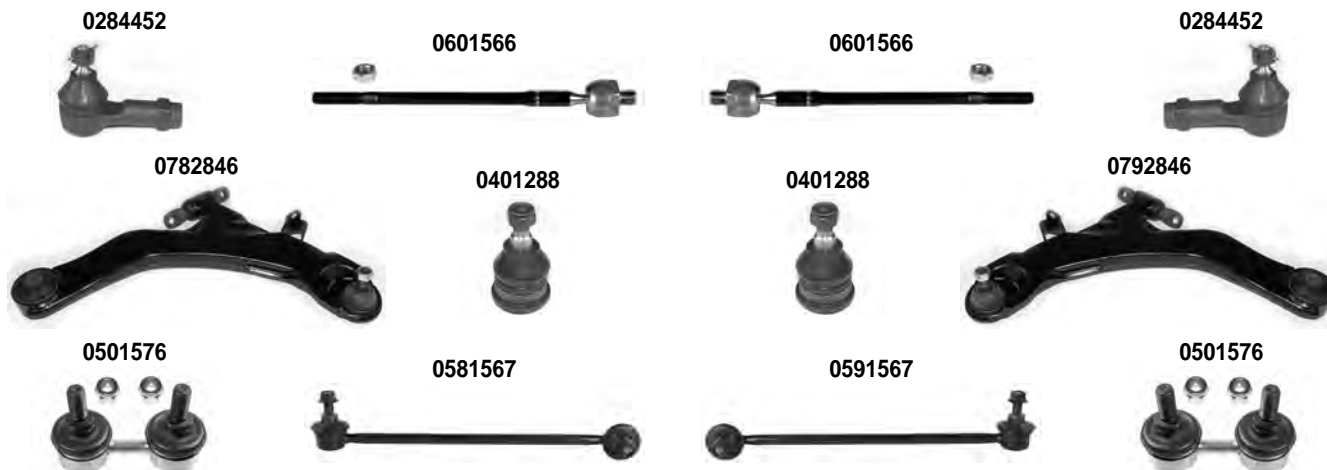

DESTRO
RIGHT

SINISTRO
LEFT

ELANTRA COUPE	XD GK	2000 > 03/2002 > 2009
--------------------------	------------------	--

Asse Anteriore

Front Axle

Asse Posteriore

Rear Axle

i 1) SOLO PER - ONLY FOR: MOD. ELANTRA	2) SOLO PER - ONLY FOR: MOD. COUPE
---	---