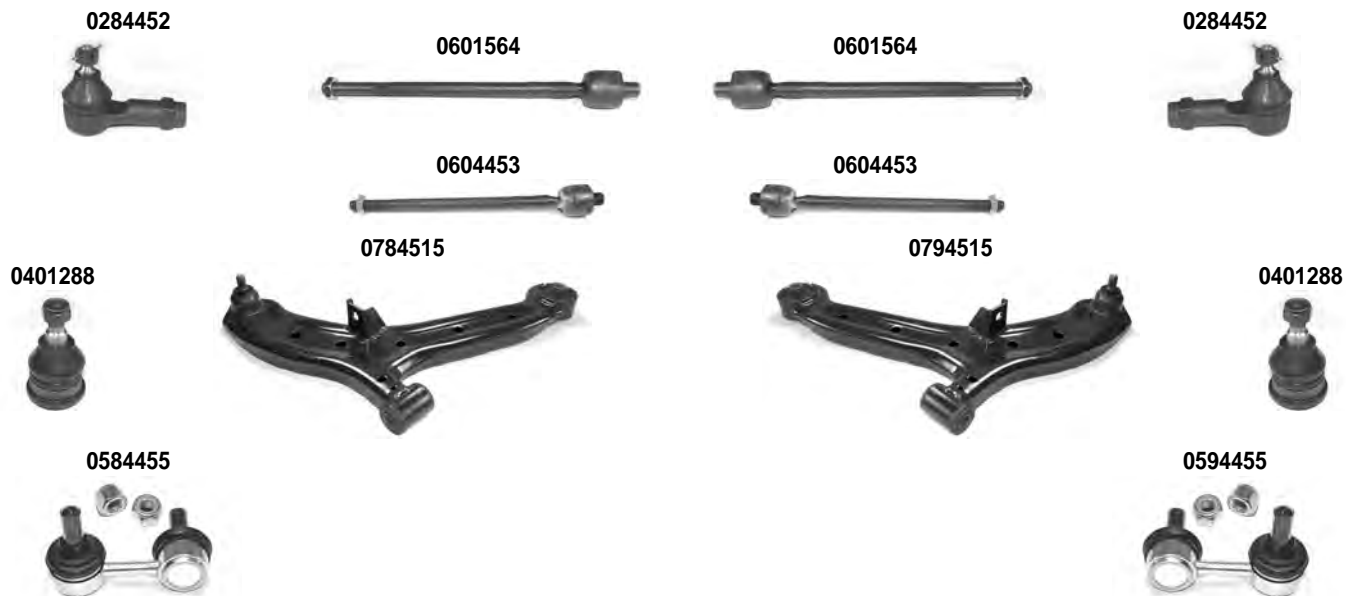

DESTRO
RIGHT

SINISTRO
LEFT

ACCENT

LC

01/2000 > 2005

Asse Anteriore

Front Axle

Asse Posteriore

Rear Axle