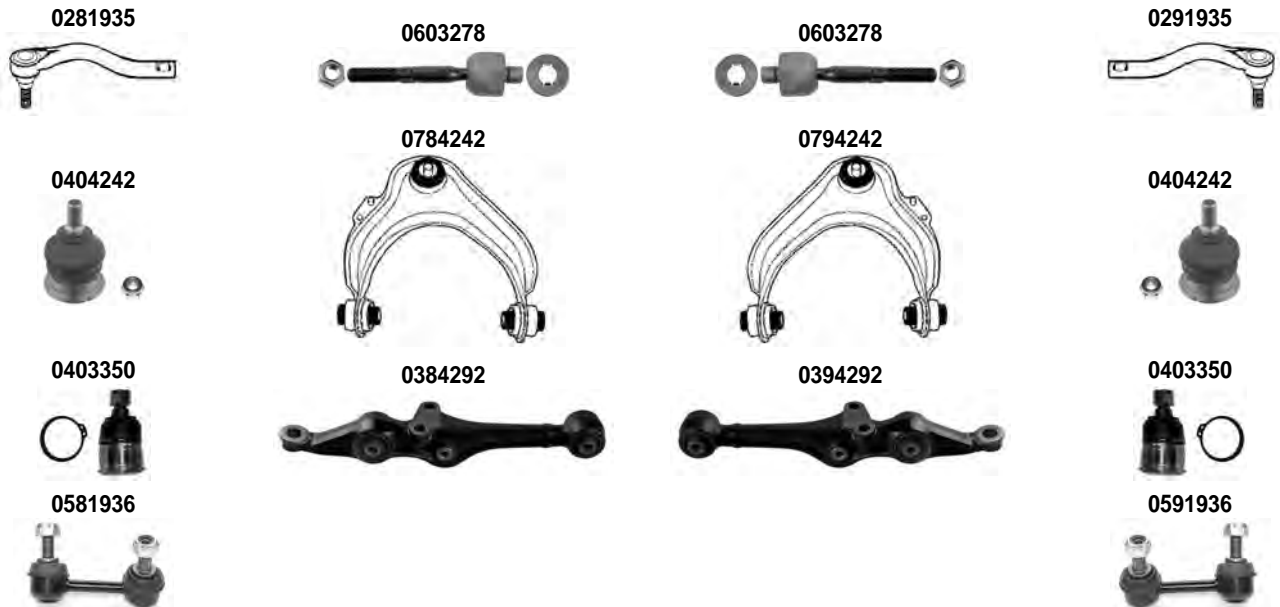

DESTRO
RIGHT

 SINISTRO
LEFT

ACCORD VI

 CG: 1.6i-1.8i-2.0i-2.2i-2.3
 HATCHBACK (CH): 1.8-2.0-2.3
 COUPE' (CG): 2.0i-3.0

 1998 > 2002
 1999 > 2002
 1998 > 2003

Asse Anteriore

Front Axle

Asse Posteriore