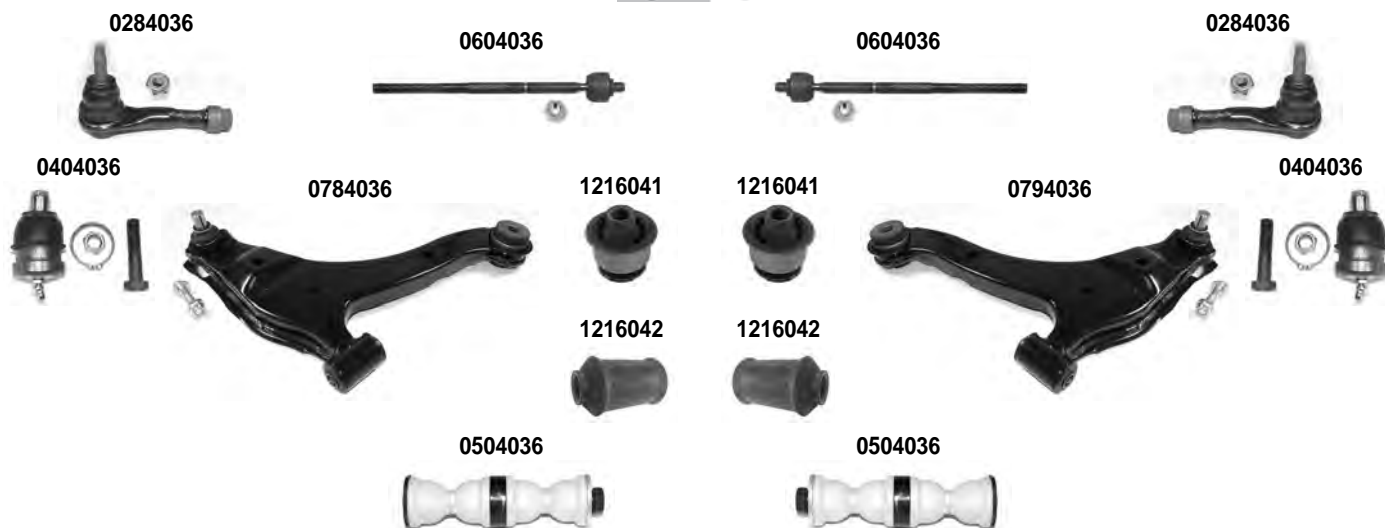

DESTRO
RIGHT

SINISTRO
LEFT

PT CRUISER
PT CRUISER CABRIOLET'

PT

2000 >
2000 >

Asse Anteriore

Front Axle

Asse Posteriore

Rear Axle