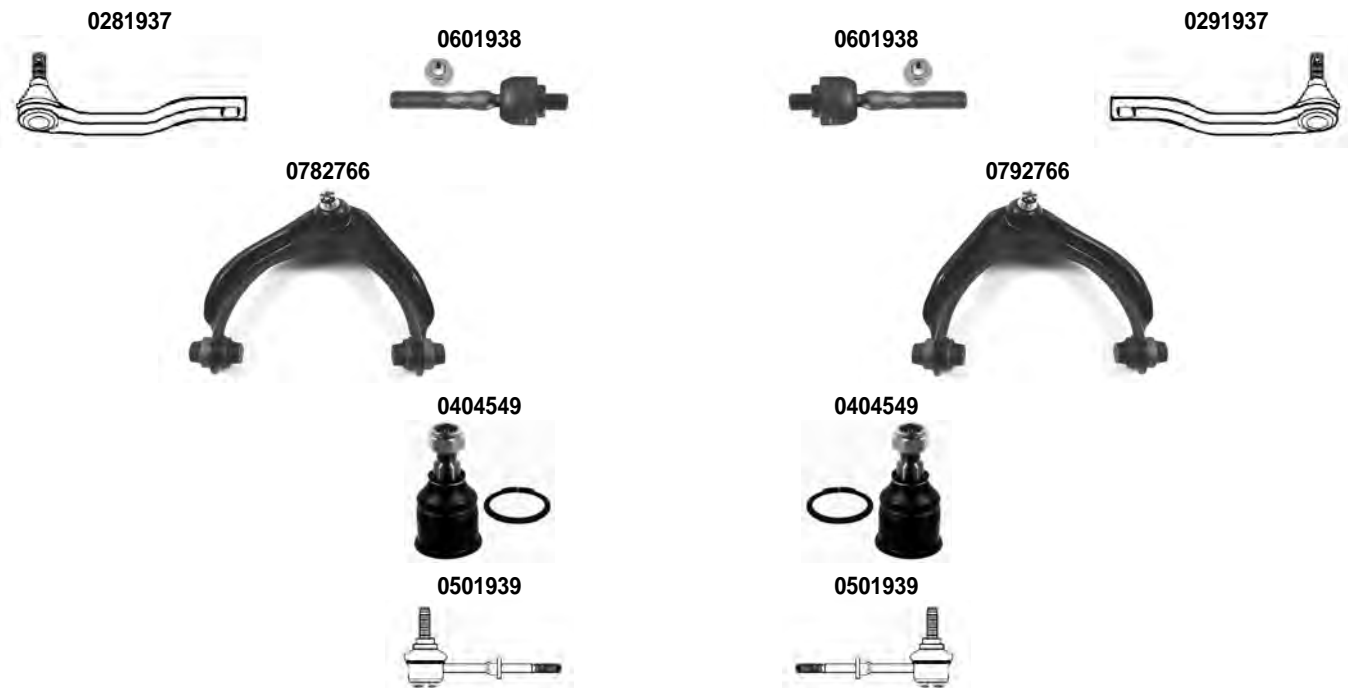

DESTRO
RIGHT

SINISTRO
LEFT

PRELUDE	BB6-BB8-BB9	1996 > 2000

Asse Anteriore

Front Axle

Asse Posteriore

Rear Axle