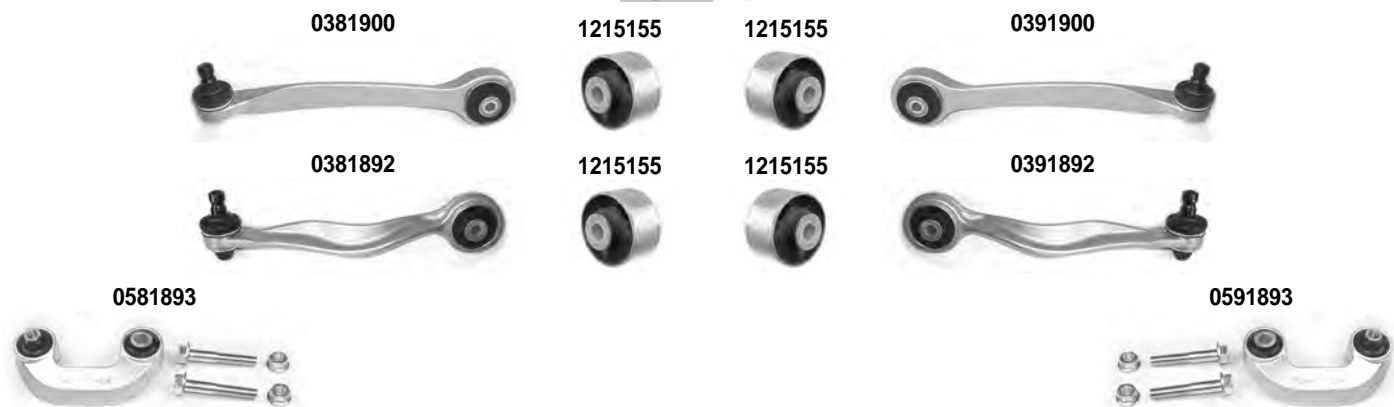

DESTRO
RIGHT

SINISTRO
LEFT

EXEO EXEO ST	3R2 3R5	2009 > 2009 >

Asse Anteriore

Front Axle

Asse Posteriore

Rear Axle