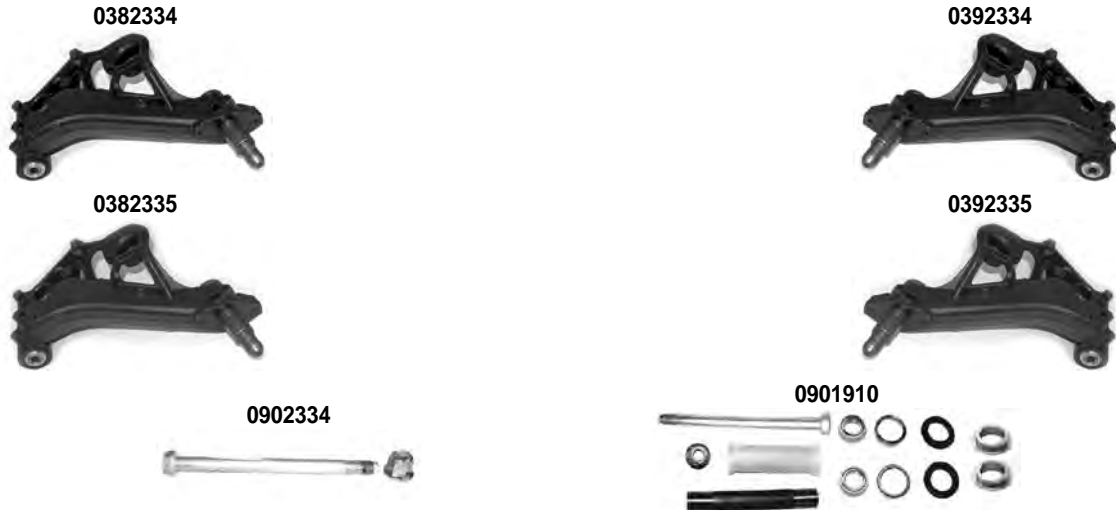

DESTRO
RIGHT

SINISTRO
LEFT

Y	840	1995 > 2003

Asse Posteriore

Rear Axle

i 3) SOLO PER - ONLY FOR: MOD. SENZA ANTISKID - WITHOUT ANTISKID	4) SOLO PER - ONLY FOR: MOD. CON ANTISKID - WITH ANTISKID - > VET. 3336902 - TO > CAR 3336902

OCAP	O.E.		
0382334	7736515	BRACCIO OSCILLANTE - GHISA TRACK CONTROL ARM - CAST IRON	3)
0382335	7769901	BRACCIO OSCILLANTE - GHISA TRACK CONTROL ARM - CAST IRON	4)
0392334	7736514	BRACCIO OSCILLANTE - GHISA TRACK CONTROL ARM - CAST IRON	3)
0392335	7769900	BRACCIO OSCILLANTE - GHISA TRACK CONTROL ARM - CAST IRON	4)
0901910	7736515 *	KIT RIPARAZIONE BRACCIO OSCILLANTE COMPLETO TRACK CONTROL ARM REPAIRING KIT - COMPLETE	
0902334	7719062 *	KIT RIPARAZIONE BRACCIO OSCILLANTE TRACK CONTROL ARM REPAIRING KIT