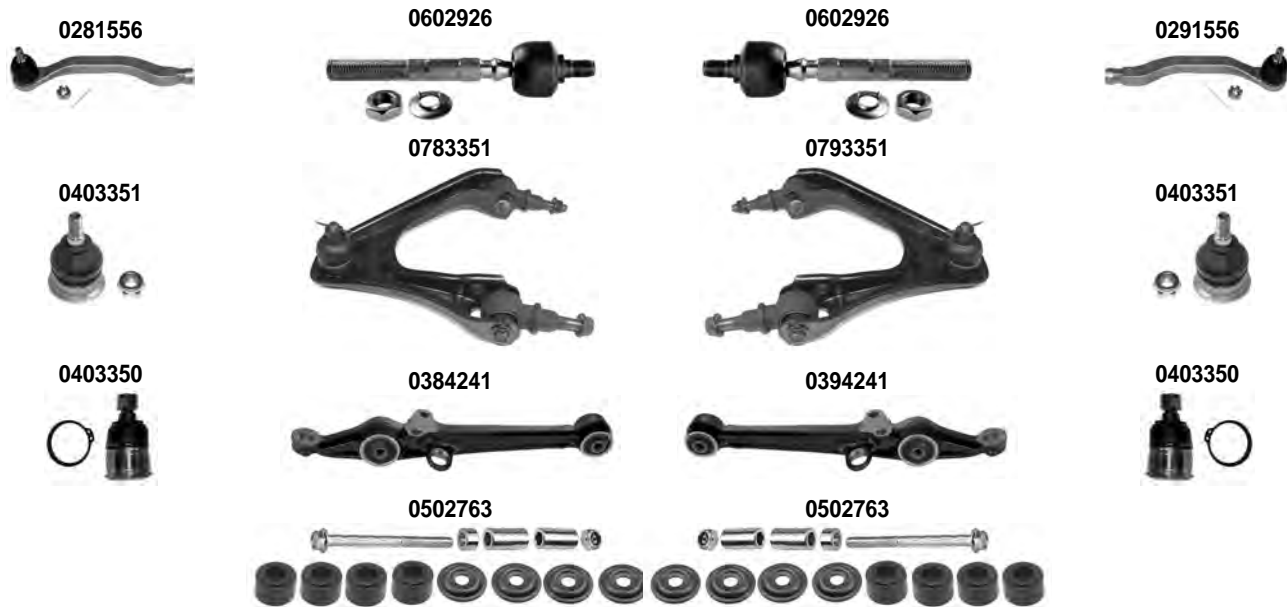

DESTRO
RIGHT

SINISTRO
LEFT

ACCORD V ACCORD V SHUTTLE	CC7 - CD - CE - CD7 - CD9 CE, CF RA	1993 > 1998 1996 > 1998 1998 > 2001
---------------------------------	---	---

Asse Anteriore

Front Axle

Asse Posteriore