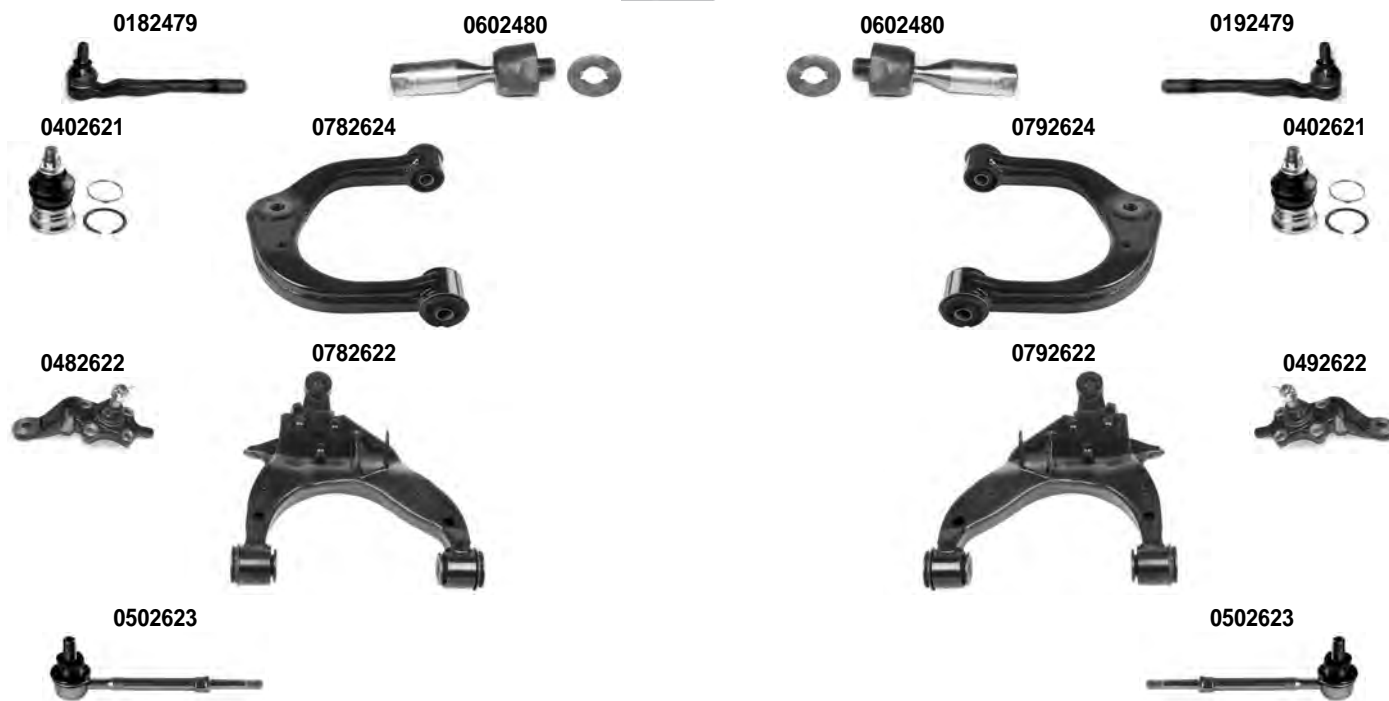

DESTRO
RIGHT

SINISTRO
LEFT

LAND CRUISER 90

J9

1996 >

Asse Anteriore

Front Axle

Asse Posteriore

Rear Axle