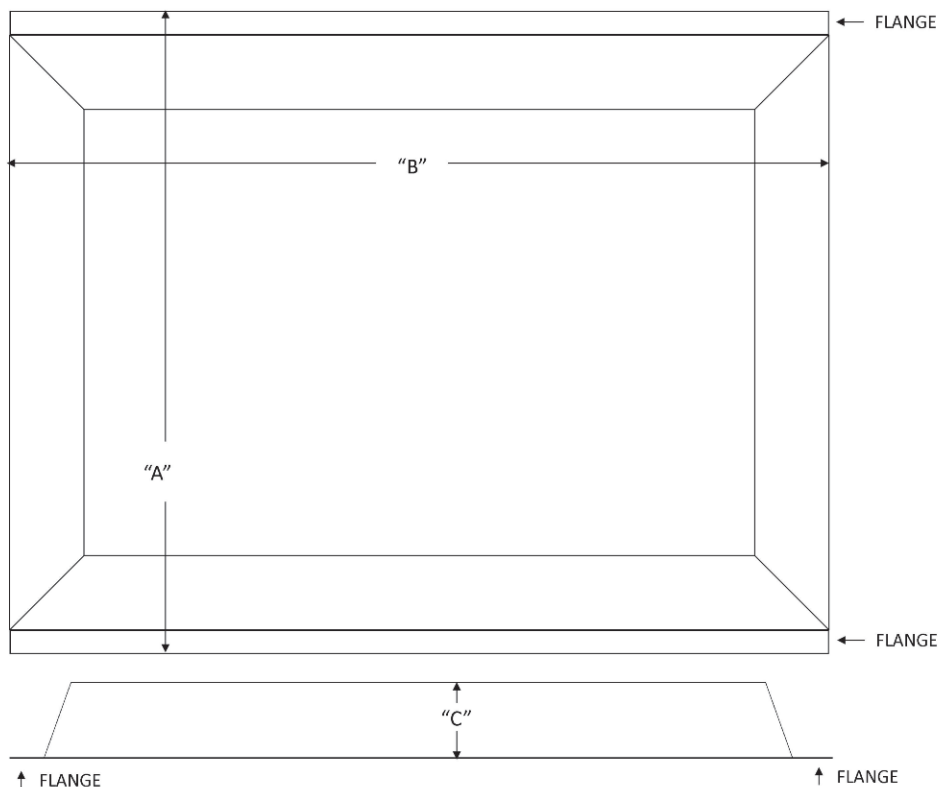

Measurements and Applications of Engine Driven Fan Shrouds

Part #	Application for Northern Aluminum Radiators	*A	Measures *B	C
Z40020	209670, 209674, 209612, 209616, 209644, 205150, 209600B	19 5/16"	16 3/4"	2 1/2"
Z40021	209671, 209675, 209635, 209636, 205152, 209613, 209617, 209601B	19 3/8 "	20 1/2"	2 1/2"
Z40022	209672, 209676, 209614, 209618, 209624, 209625, 209638, 209639, 205186, 209602B	19 1/4"	22"	2 1/2"
Z40023	209673, 209677, 209615, 209619, 209626, 209627, 209640, 205066, 205063, 205027, 205062, 205056, 209603B	19 3/8"	25 3/4"	2 1/2"
Z40024	209633, 209634, 209642, 209643, 209679, 209678, 205146, 205151, 205054, 205053, 205203	19 1/4"	18 7/8"	2 1/2"
Z40025	205064, 205030, 205059	17 7/8"	15 1/8"	2 1/2"
Z40026	205060, 205061, 205065, 205026	18 1/8"	28 1/8"	2 1/2"
Z40027	209620, 209621, 209622, 209623	16"	22 1/4"	2 1/2"
Z40028	209628, 209629, 209630, 209631, 205142, 205183, 205176	16"	26 1/4"	2 1/2"
Z40029	205155, 205156	18 5/8"	15"	2 3/8"
Z40030	205072, 205125, 205140, 205182	18 1/2"	21 1/2"	2 7/8"
Z40031	205070, 205071, 205187	18 3/8"	22"	2 5/8"
Z40032	205161, 205163	16"	21 1/8"	2 1/2"
Z40033	205162, 205164, 205132, 205137, 205200	25 1/8"	15"	2 1/2"
Z40034	205028, 205057, 205193	18"	20 1/2"	2 1/2"
Z40035	205029, 205058, 205196, 205210	18 7/8"	24 1/8"	2 1/2"
Z40036	205122	22 7/8"	16 1/4"	2 1/2"
Z40038	205213, 205214	19 5/8"	14 7/8"	3"