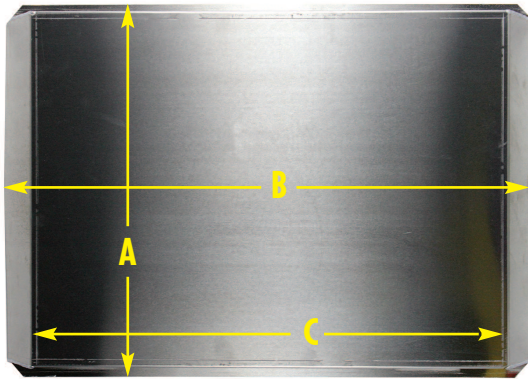

ENGINE DRIVEN FAN SHROUD

MEASUREMENTS AND APPLICATIONS

Fan shroud kit includes necessary hardware to make adjustable mounting easy on any brand of radiator.

PART #	APPLICATION FOR NORTHERN ALUMINUM RADIATORS	MEASURES			
		A (Overall)	B (Overall)	C	D
Z40020	209670, 209674, 209612, 209616, 209644, 205150, 209600B	19 5/16"	16 3/4"	13 7/8"	2 1/2"
Z40021	209671, 209675, 209635, 209636, 205152, 209613, 209617, 209601B	19 3/8"	20 1/2"	17 1/2"	2 1/2"
Z40022	209672, 209676, 209614, 209618, 209624, 209625, 209638, 209639, 205186, 209602B	19 1/4"	22"	19"	2 1/2"
Z40023	209673, 209677, 209615, 209619, 209626, 209627, 209640, 205066, 205063, 205027, 205062, 205056, 209603B, 205123	19 3/8"	25 3/4"	22 3/4"	2 1/2"
Z40024	209633, 209634, 209642, 209643, 209679, 209678, 205151, 205054, 205053, 205203	19 1/4"	18 7/8"	16"	2 1/2"
Z40025	205064, 205030, 205059	17 7/8"	15 1/8"	14 1/2"	2 1/2"
Z40026	205060, 205061, 205065, 205026	18 1/8"	28 1/8"	25 1/8"	2 1/2"
Z40027	209620, 209621, 209622, 209623	16"	22 1/4"	19 3/8"	2 1/2"
Z40028	209628, 209629, 209630, 209631, 205142, 205183, 205176	16"	26 1/4"	23 1/4"	2 1/2"
Z40029	205155, 205156	18 5/8"	15"	15 5/8"	2 3/8"
Z40030	205072, 205125, 205140, 205182	18 1/2"	21 1/2"	18 3/8"	2 7/8"
Z40031	205070, 205071, 205187	18 3/8"	22"	19"	2 5/8"
Z40032	205161, 205163	16"	21 1/8"	18 1/8"	2 1/2"
Z40033	205162, 205164, 205132, 205137, 205200, 205195	25 1/8"	15"	20 7/8"	2 1/2"
Z40034	205028, 205057, 205193	18"	20 1/2"	17 1/2"	2 1/2"
Z40035	205029, 205058, 205196, 205210	18 7/8"	24 1/8"	21 1/8"	2 1/2"
Z40036	205122	22 7/8"	16 1/4"	20 1/2"	2 1/2"