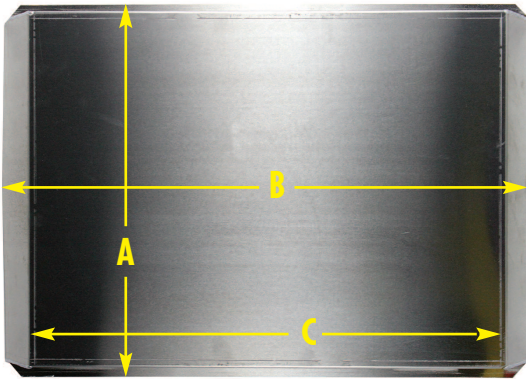

## ENGINE DRIVEN FAN SHROUD

### MEASUREMENTS AND APPLICATIONS

Fan shroud kit includes necessary hardware to make adjustable mounting easy on any brand of radiator.

PART #	APPLICATION FOR NORTHERN ALUMINUM RADIATORS	MEASURES			
		A (Overall)	B (Overall)	C	D
Z40020	209670, 209674, 209612, 209616, 209644, 205150, 209600B	19 5/16"	16 3/4"	13 7/8"	2 1/2"
Z40021	209671, 209675, 209635, 209636, 205152, 209613, 209617, 209601B	19 3/8"	20 1/2"	17 1/2"	2 1/2"
Z40022	209672, 209676, 209614, 209618, 209624, 209625, 209638, 209639, 205186, 209602B	19 1/4"	22"	19"	2 1/2"
Z40023	209673, 209677, 209615, 209619, 209626, 209627, 209640, 205066, 205063, 205027, 205062, 205056, 209603B, 205123	19 3/8"	25 3/4"	22 3/4"	2 1/2"
Z40024	209633, 209634, 209642, 209643, 209679, 209678, 205151, 205054, 205053, 205203	19 1/4"	18 7/8"	16"	2 1/2"
Z40025	205064, 205030, 205059	17 7/8"	15 1/8"	14 1/2"	2 1/2"
Z40026	205060, 205061, 205065, 205026	18 1/8"	28 1/8"	25 1/8"	2 1/2"
Z40027	209620, 209621, 209622, 209623	16"	22 1/4"	19 3/8"	2 1/2"
Z40028	209628, 209629, 209630, 209631, 205142, 205183, 205176	16"	26 1/4"	23 1/4"	2 1/2"
Z40029	205155, 205156	18 5/8"	15"	15 5/8"	2 3/8"
Z40030	205072, 205125, 205140, 205182	18 1/2"	21 1/2"	18 3/8"	2 7/8"
Z40031	205070, 205071, 205187	18 3/8"	22"	19"	2 5/8"
Z40032	205161, 205163	16"	21 1/8"	18 1/8"	2 1/2"
Z40033	205162, 205164, 205132, 205137, 205200, 205195	25 1/8"	15"	20 7/8"	2 1/2"
Z40034	205028, 205057, 205193	18"	20 1/2"	17 1/2"	2 1/2"
Z40035	205029, 205058, 205196, 205210	18 7/8"	24 1/8"	21 1/8"	2 1/2"
Z40036	205122	22 7/8"	16 1/4"	20 1/2"	2 1/2"