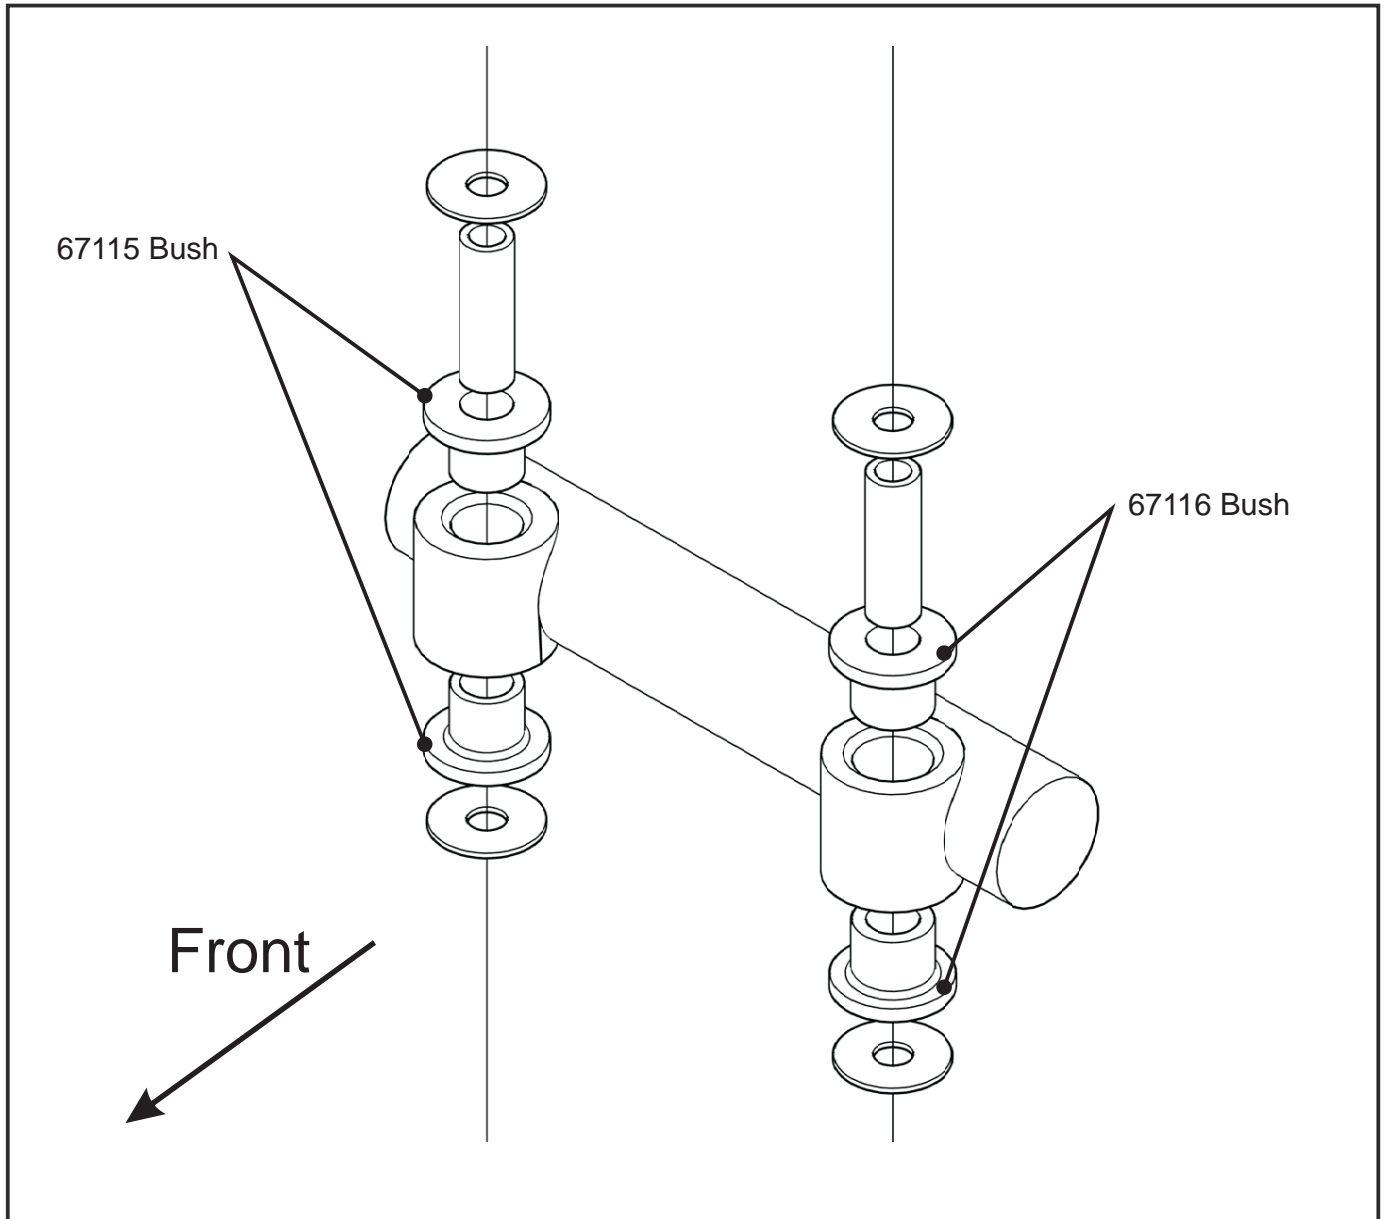

Installation Guide

Steering Rack Bush Kit

Suits: T oyota Prado 120 Series

Z 5079

(Always refer to the current catalogue for complete application listings)

N.B: This installation guide should be used in conjunction with the workshop manual.