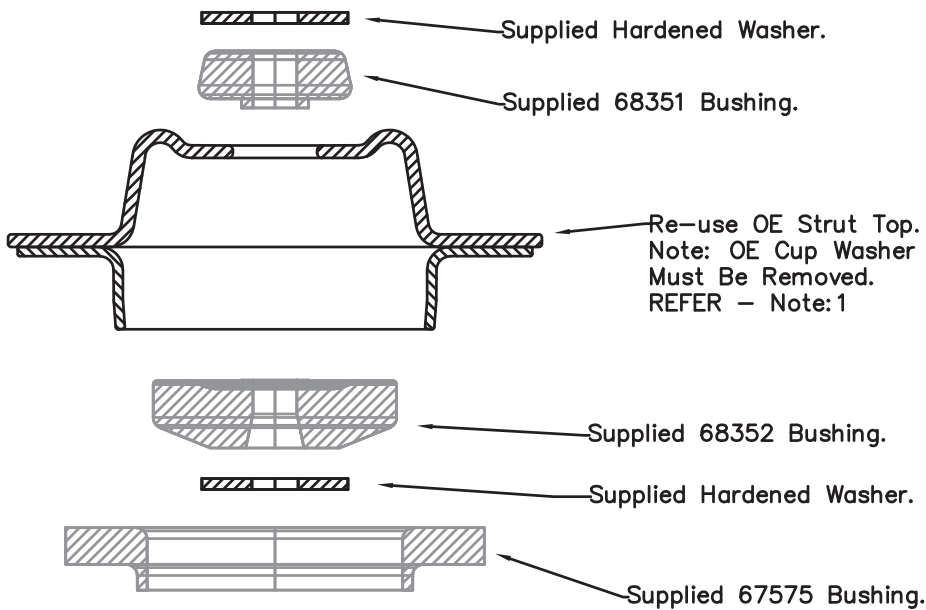

Note: 2

N.B. It is recommended that a licenced workshop or trades person carry out the above procedure and that workshop manual and relevant safety procedures are followed in addition to the above.