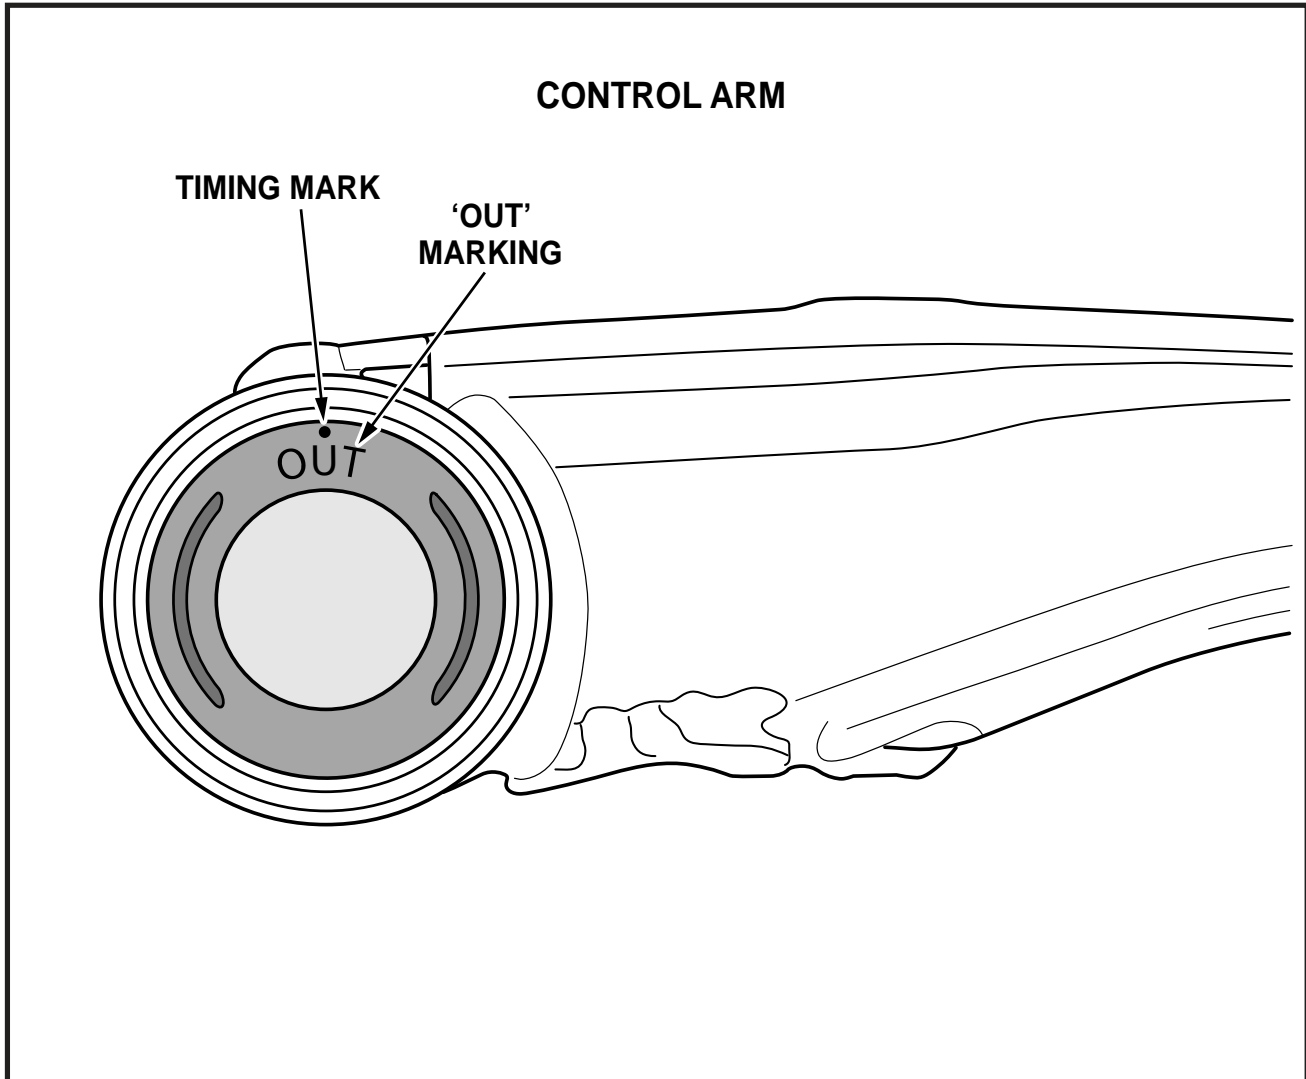

Installation Guide

Front Upper Control Arm Bush

Suits: Nissan D40 Navara 12/05 - on

Z 5083

(Always refer to the current catalogue for complete application listings)

N.B: These instructions should be used in conjunction with the workshop manual.

Press bush into eye with timing mark toward top of arm and 'OUT' marking facing away from centre of arm as shown.

N.B: It is recommended that a licenced workshop or trades person carry out the above procedure and that workshop manual and relevant safety procedures are followed in addition to the above.