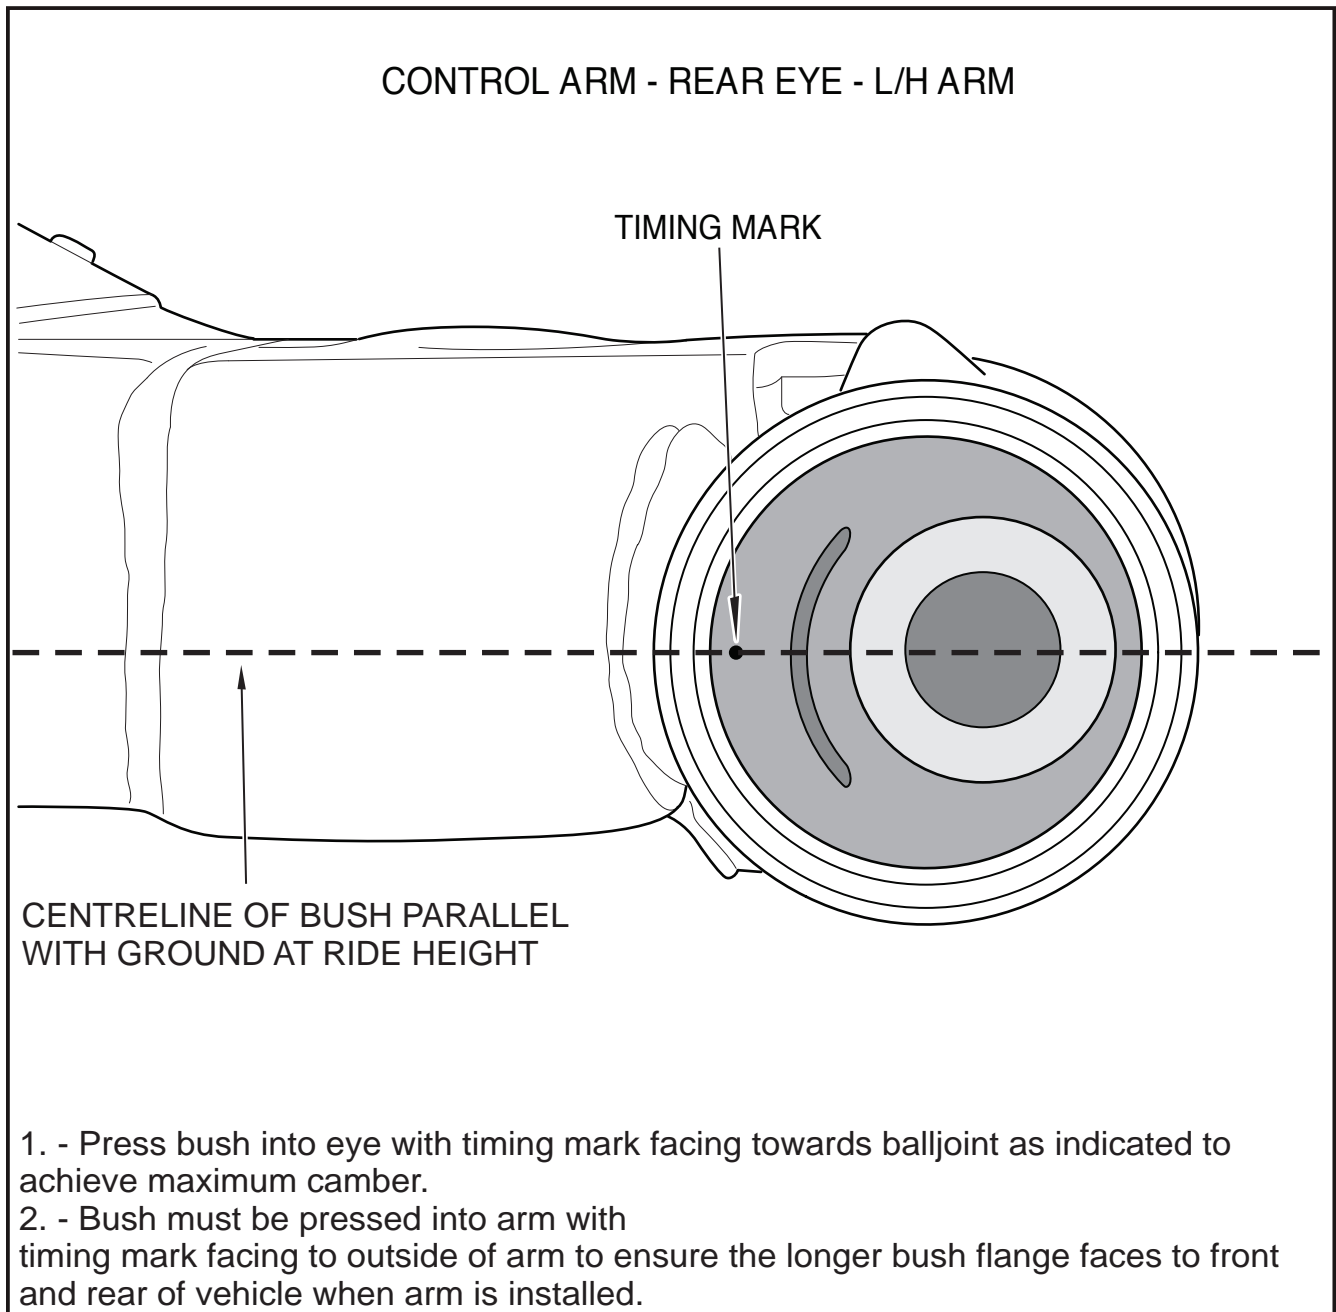

## Front Lower Control Arm Bush - Offset

Z 5100

Suits: Nissan D40 Navara 12/05 - on

(Always refer to the current catalogue for complete application listings)

N.B: These instructions should be used in conjunction with the workshop manual.