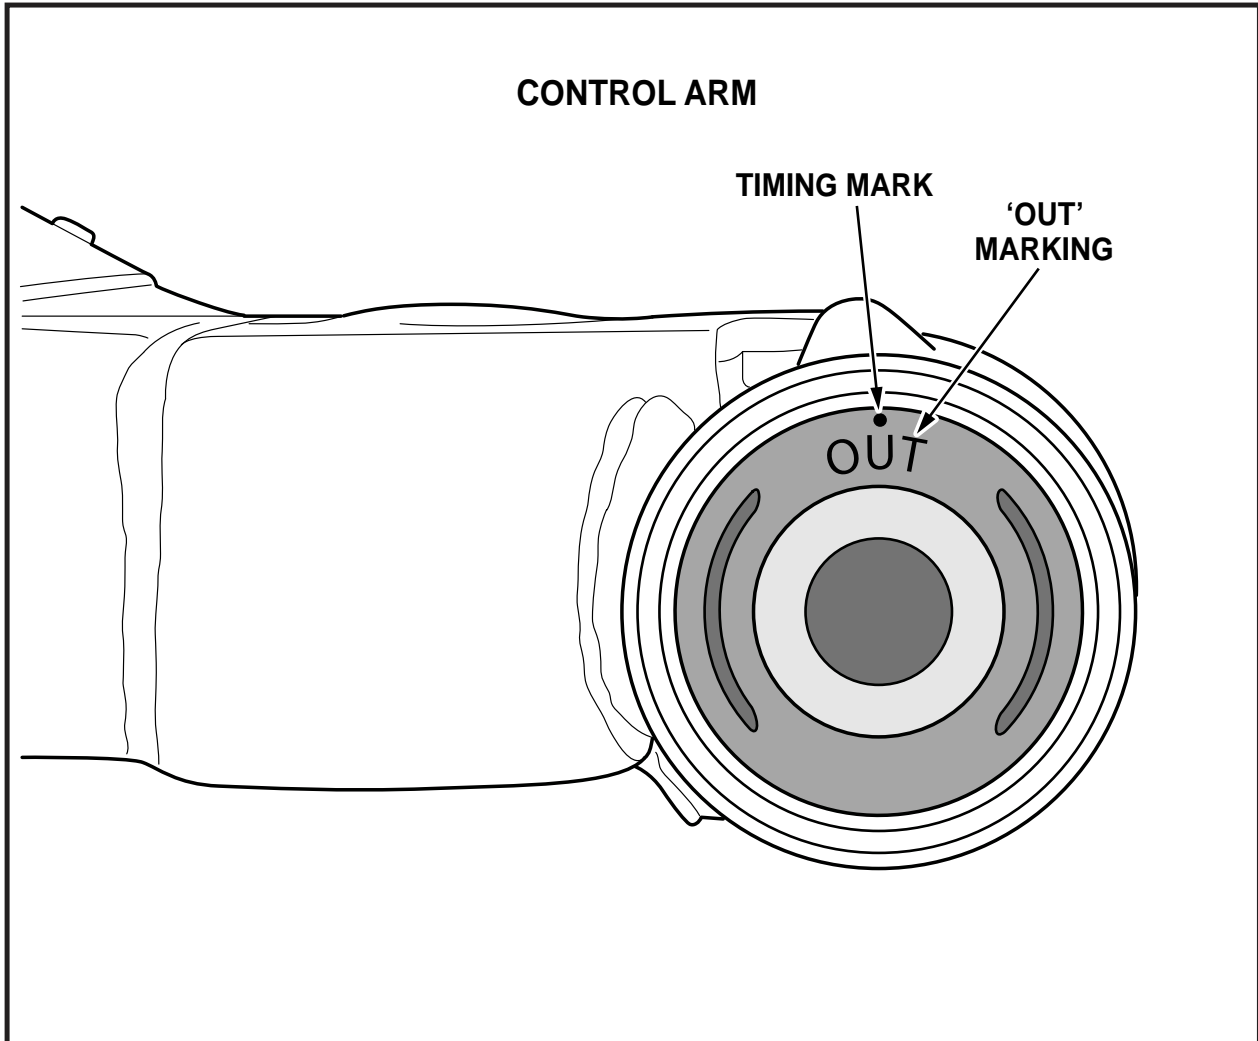

Installation Guide

Front Lower Control Arm Bush

Suits: Nissan D40 Navara 12/05 - on

Z 5084

(Always refer to the current catalogue for complete application listings)

N.B: These instructions should be used in conjunction with the workshop manual.

Press bush into eye with timing mark toward top of arm and 'OUT' marking facing away from centre of arm as shown.

N.B: It is recommended that a licenced workshop or trades person carry out the above procedure and that workshop manual and relevant safety procedures are followed in addition to the above.