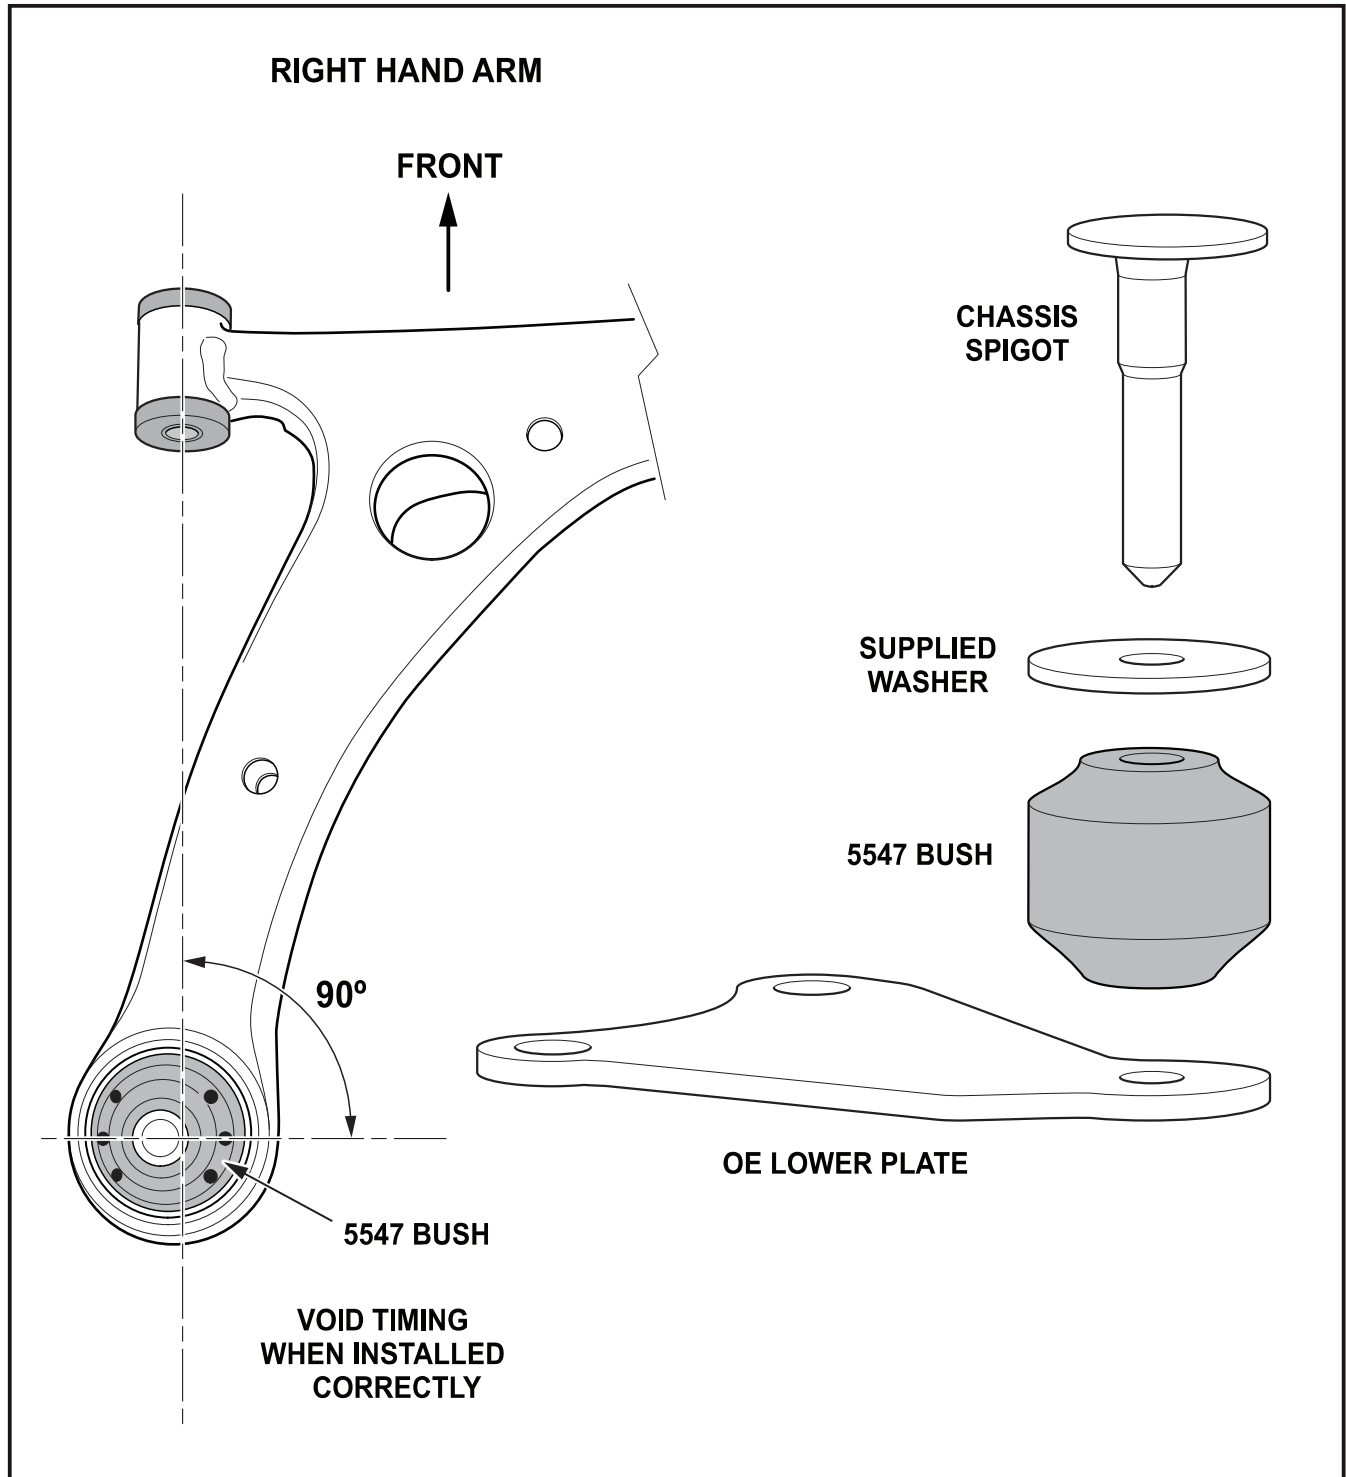

Installation Guide

Z5105

Front Lower Control Arm - Rear Bush

Suits: Subaru Impreza GH 08 - on, Liberty BL Sedan,
BP Wagon 9/03 - on, Outback BP 04 - 06

(Always refer to the current catalogue for complete application listings)

N.B: These instructions should be used in conjunction with the workshop manual.

N.B: It is recommended that a licenced workshop or trades person carry out the above procedure and that workshop manual and relevant safety procedures are followed in addition to the above.