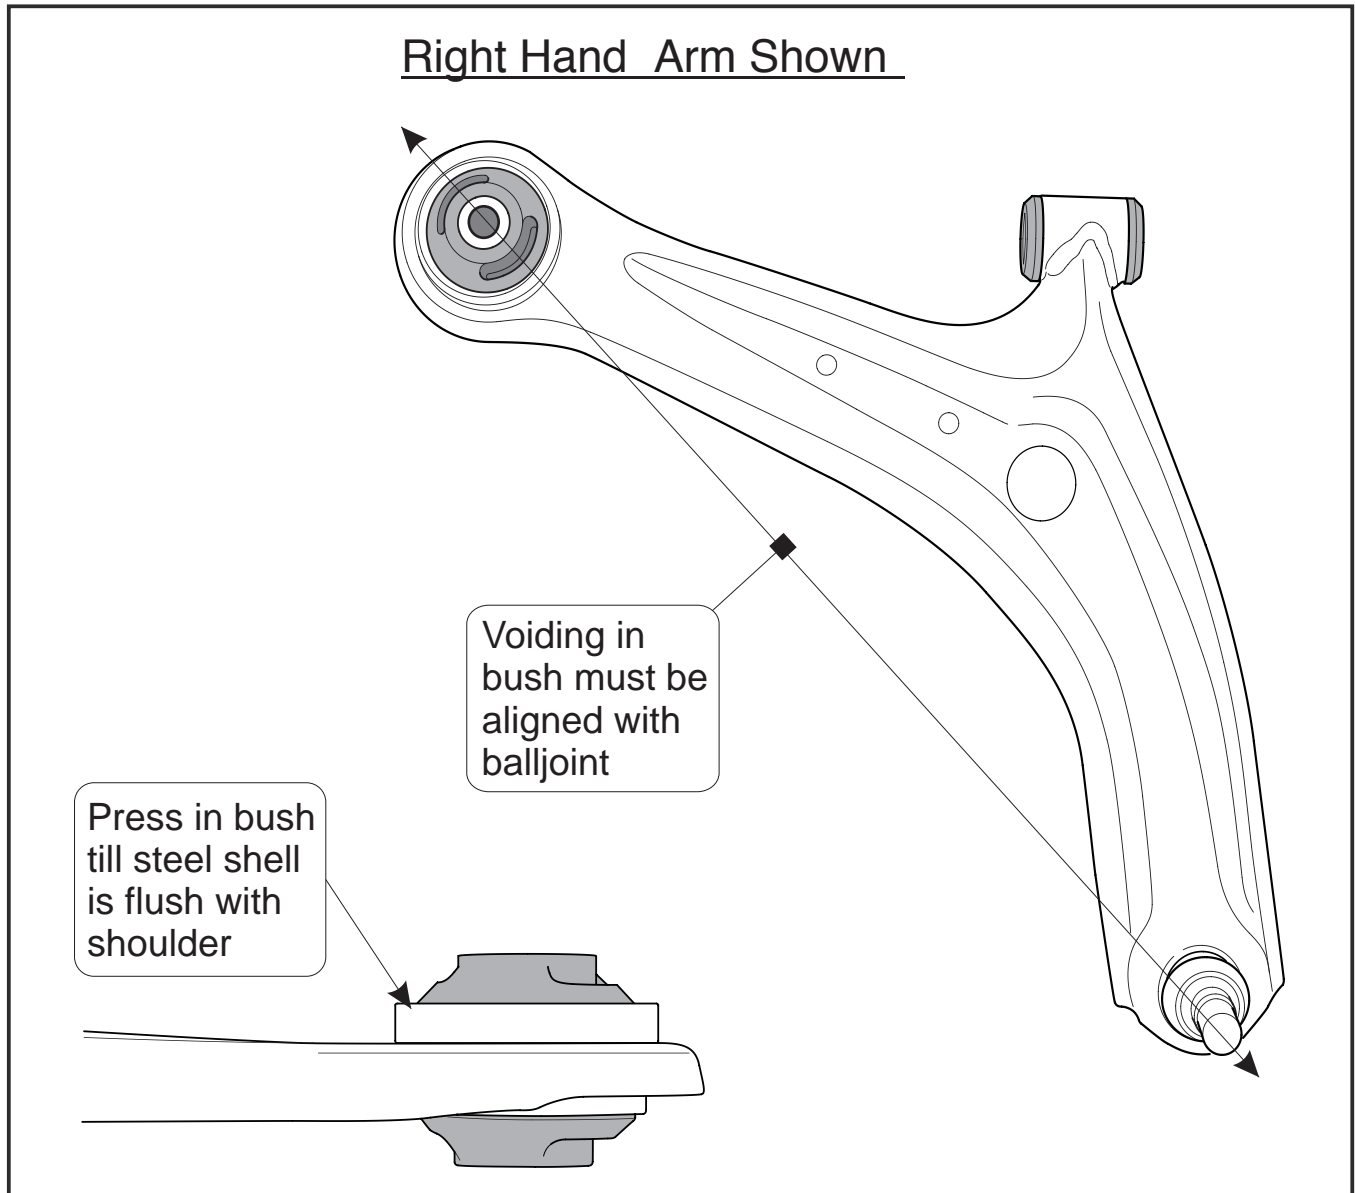

Installation Guide

Front Lower Control Arm Rear Bush

Suits: FORD FIEST A Mk6 2008-ON

Z5182

(Always refer to the current catalogue for complete application listings)

N.B: This installation guide should be used in conjunction with the workshop manual.