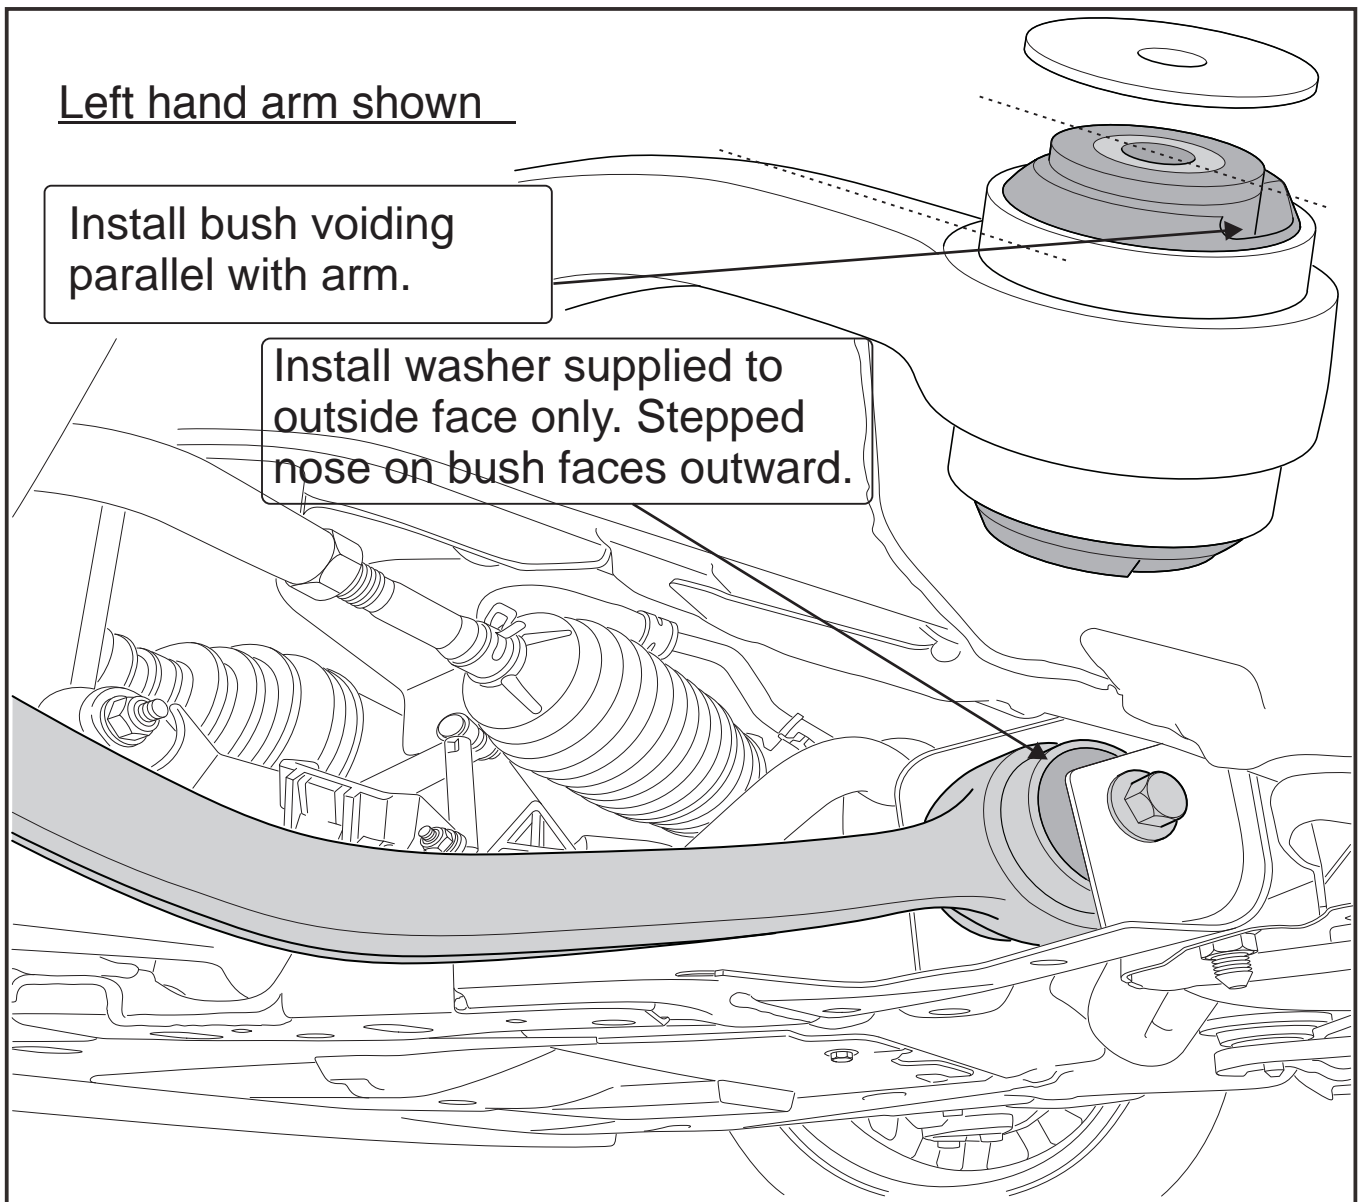

## Radius rod bush Std/Caster

Suits: MAZDA-6

Z 5159

(Always refer to the current catalogue for complete application listings)

N.B: This installation guide should be used in conjunction with the workshop manual.